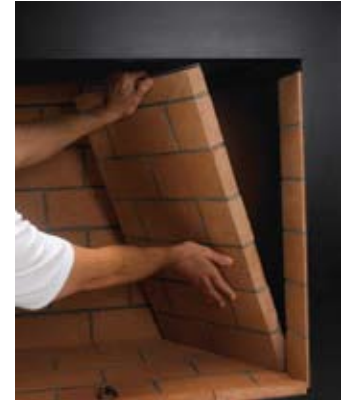

Homeowner Highlights:

- **Authentic Masonry Design**— These unique fireplaces feature enormous firebox dimensions with a smooth style face. When finished flush to the opening, the absence of any visible sheet metal creates the foundation for a true masonry hearth presentation.
- **Masonry Firebrick Liner**—Mosaic Masonry™ firebrick lining system makes Fmi's Grand Masters Series the only real masonry, factory built and lab certified fireplaces! The beautiful firebrick kit is indistinguishable from site-built masonry and is available in both traditional Warm Red and new Ivory.

Efficiency and performance—Bavarians come standard fully insulated. And at 99%, vent free heating is the most efficient heat source available.

Builder Benefits:

- **Reliability and Versatility**— Despite the authentic, site-built masonry appearance; The Bavarian is actually an ANSI Z21.91 "zero clearance" certified fireplace. This means flexible installation options and guaranteed performance.
- **Masonry Firebrick Liner**— The patented Mosaic Masonry™ firebrick kit is a complete masonry lining system of pre-engineered, steel reinforced, kiln fired clay firebrick walls that install as easily as typical factory-built concrete liners, but finish just like site-built masonry. They're even factory grouted to minimize site installation time.
- **Economical and Versatile**—When you eliminate all that chase construction, installation costs come way down. And without any venting to worry about, they're versatile, enough to be installed just about anywhere.

Masonry Bavarians are available in 36", 42" and 50" wide openings with Full 30" clear opening height.

Mosaic Masonry™ made simple. All new pre-engineered firebrick system features steel reinforced, factory-built and grouted masonry walls that easily slip into place and securely fasten to the steel fireplace chassis.