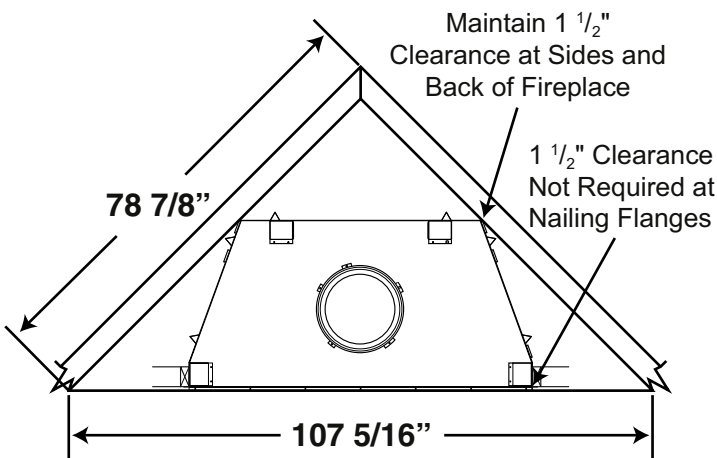

Centurion

- 48" WoodBurning Fireplace
- · Flush to Floor Hearth
- · Slant Back Design
- · Mosaic Masonry™ Fireplace Technology
- · Full Masonry Design
- · Full Length Nailing Flanges

(Right side view)

* Measurement for Left side.

** With Hearth Spacer (Required installation on combustible floors).

Centurion

48" Woodburning Fireplace

Framing Dimensions

Ceiling/ Roof Opening Chart			
Pitch	Slope	Opening "A" Max.	Used Flashing Model No.
Flat	0°	19.5"	V6F-10DM
0-6/12	26.6°	22"	V6F-10DM
6/12- 12/12	45.0°	27"	V12F-10DM

Minimum Measurements

NOTE:

Built-in Features Such as Mantels, Bookshelves, etc. Made of Combustible Materials Must Maintain Minimum Clearances from the Fireplace. See Installation Instructions for Complete Information.