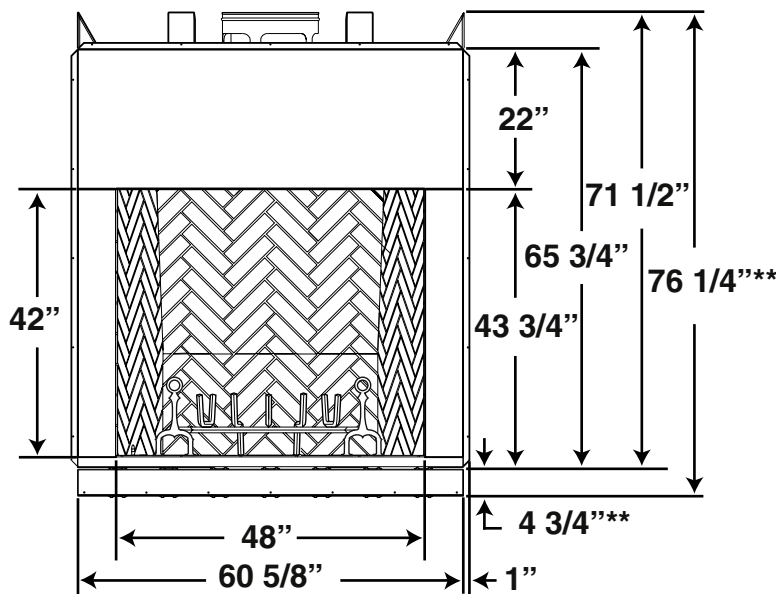

Centurion

- 48" WoodBurning Fireplace
- · Flush to Floor Hearth
- · Slant Back Design
- · Mosaic Masonry™ Fireplace Technology
- · Full Masonry Design
- · Full Length Nailing Flanges

(Right side view)

* Measurement for Left side.

** With Hearth Spacer (Required installation on combustible floors).

Centurion

48" Woodburning Fireplace

Framing Dimensions

Ceiling/ Roof Opening Chart			
Pitch	Slope	Opening "A" Max.	Used Flashing Model No.
Flat	0°	19.5"	V6F-10DM
0-6/12	26.6°	22"	V6F-10DM
6/12- 12/12	45.0°	27"	V12F-10DM