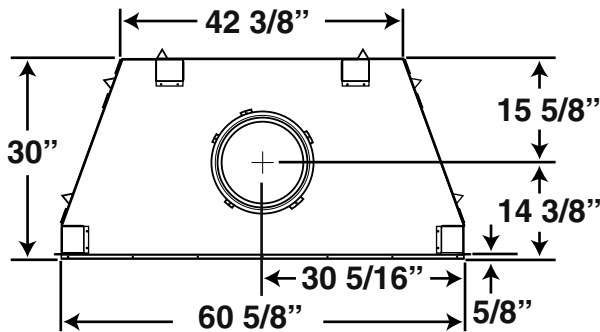

Centurion

- 48" WoodBurning Fireplace
- · Flush to Floor Hearth
- · Slant Back Design
- · Mosaic Masonry™ Fireplace Technology
- · Full Masonry Design
- · Full Length Nailing Flanges

(Right side view)

* Measurement for Left side.

** With Hearth Spacer (Required installation on combustible floors).

Centurion

48" Woodburning Fireplace

Framing Dimensions

Ceiling/ Roof Opening Chart			
Pitch	Slope	Opening "A" Max.	Used Flashing Model No.
Flat	0°	19.5"	V6F-10DM
0-6/12	26.6°	22"	V6F-10DM
6/12- 12/12	45.0°	27"	V12F-10DM