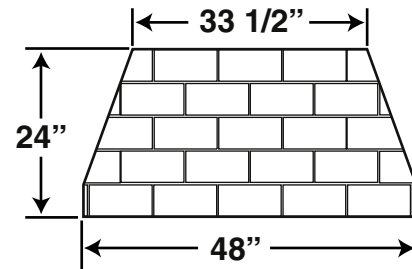

Centurion

- 48" WoodBurning Fireplace
- · Flush to Floor Hearth
- · Slant Back Design
- · Mosaic Masonry™ Fireplace Technology
- · Full Masonry Design
- · Full Length Nailing Flanges

(Right side view)

* Measurement for Left side.

** With Hearth Spacer (Required installation on combustible floors).

Centurion

48" Woodburning Fireplace

Framing Dimensions

Ceiling/ Roof Opening Chart			
Pitch	Slope	Opening "A" Max.	Used Flashing Model No.
Flat	0°	19.5"	V6F-10DM
0-6/12	26.6°	22"	V6F-10DM
6/12- 12/12	45.0°	27"	V12F-10DM