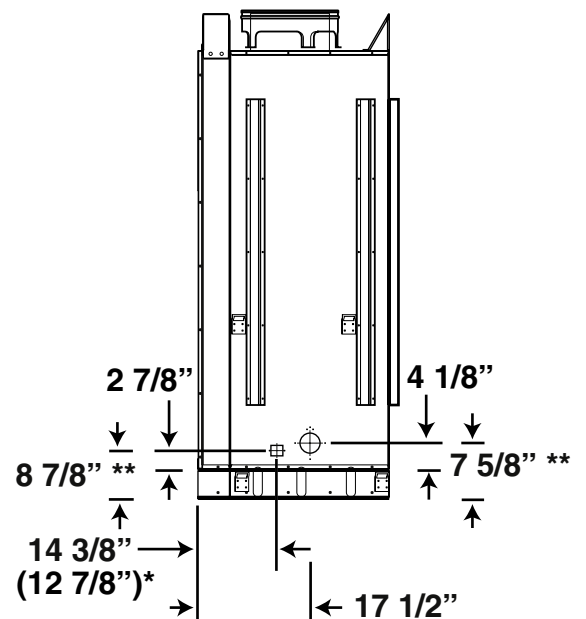

Centurion

- 48" WoodBurning Fireplace
- · Flush to Floor Hearth
- · Slant Back Design
- · Mosaic Masonry™ Fireplace Technology
- · Full Masonry Design
- · Full Length Nailing Flanges

(Right side view)

* Measurement for Left side.

** With Hearth Spacer (Required installation on combustible floors).

Centurion

48" Woodburning Fireplace

Framing Dimensions

Ceiling/ Roof Opening Chart			
Pitch	Slope	Opening "A" Max.	Used Flashing Model No.
Flat	0°	19.5"	V6F-10DM
0-6/12	26.6°	22"	V6F-10DM
6/12- 12/12	45.0°	27"	V12F-10DM