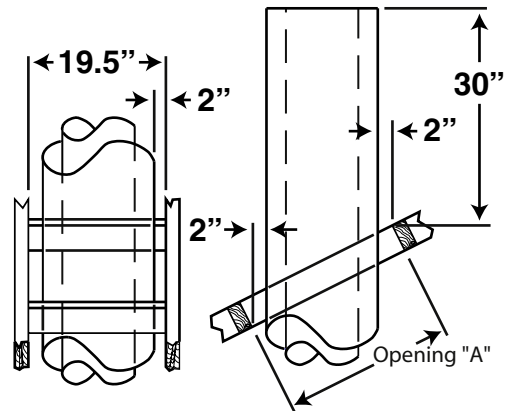

Centurion

- 48" WoodBurning Fireplace
- · Flush to Floor Hearth
- · Slant Back Design
- · Mosaic Masonry™ Fireplace Technology
- · Full Masonry Design
- · Full Length Nailing Flanges

(Right side view)

* Measurement for Left side.

** With Hearth Spacer (Required installation on combustible floors).

Centurion

48" Woodburning Fireplace

Framing Dimensions

Ceiling/ Roof Opening Chart			
Pitch	Slope	Opening "A" Max.	Used Flashing Model No.
Flat	0°	19.5"	V6F-10DM
0-6/12	26.6°	22"	V6F-10DM
6/12- 12/12	45.0°	27"	V12F-10DM

Minimum Measurements

NOTE:

Built-in Features Such as Mantels, Bookshelves, etc. Made of Combustible Materials Must Maintain Minimum Clearances from the Fireplace. See Installation Instructions for Complete Information.