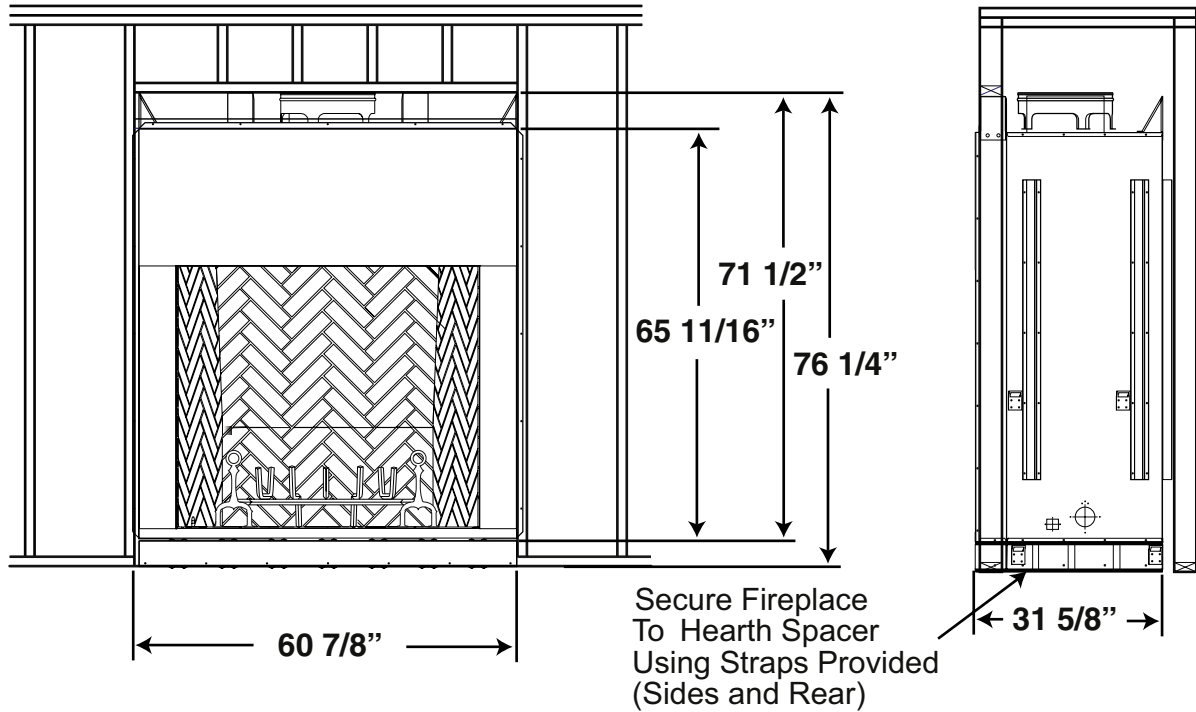

Centurion

- 48" WoodBurning Fireplace
- · Flush to Floor Hearth
- · Slant Back Design
- · Mosaic Masonry™ Fireplace Technology
- · Full Masonry Design
- · Full Length Nailing Flanges

(Right side view)

* Measurement for Left side.

** With Hearth Spacer (Required installation on combustible floors).

Centurion

48" Woodburning Fireplace

Framing Dimensions

Ceiling/ Roof Opening Chart			
Pitch	Slope	Opening "A" Max.	Used Flashing Model No.
Flat	0°	19.5"	V6F-10DM
0-6/12	26.6°	22"	V6F-10DM
6/12- 12/12	45.0°	27"	V12F-10DM