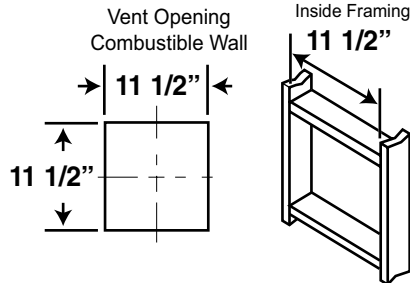

CITADEL

36" Direct Vent Fireplace

- 5" - 8" DV venting
- 66,000 BTU burner
- Electronic Ignition
- Flush floor hearth
- Remote control

CITADEL

36" Direct Vent Fireplace

Framing Dimensions

Chimney (Combustion) Vent Framing

Intake Air (Supply) Vent Framing

NOTE:

Built-in Features Such as Mantels, Bookshelves, etc. Made of Combustible Materials Must Maintain Minimum Clearances from the Fireplace. See Installation Instructions for Complete Information.