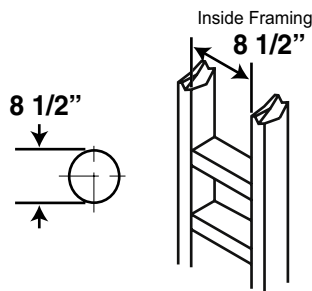

Intake Air (Supply) Vent Framing