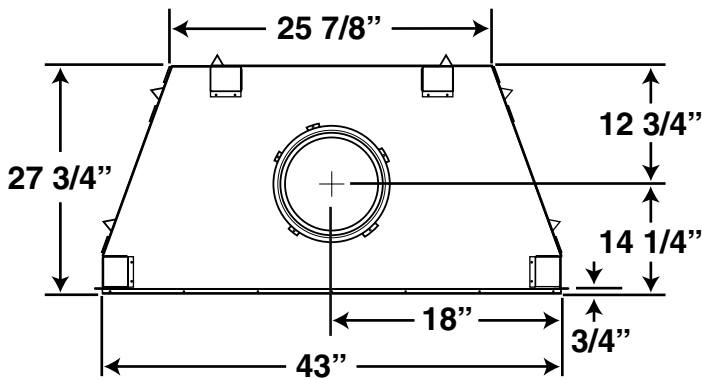

CITADEL

36" Direct Vent Fireplace

- 5" - 8" DV venting
- 66,000 BTU burner
- Electronic Ignition
- Flush floor hearth
- Remote control

CITADEL

36" Direct Vent Fireplace

Framing Dimensions

Chimney (Combustion) Vent Framing