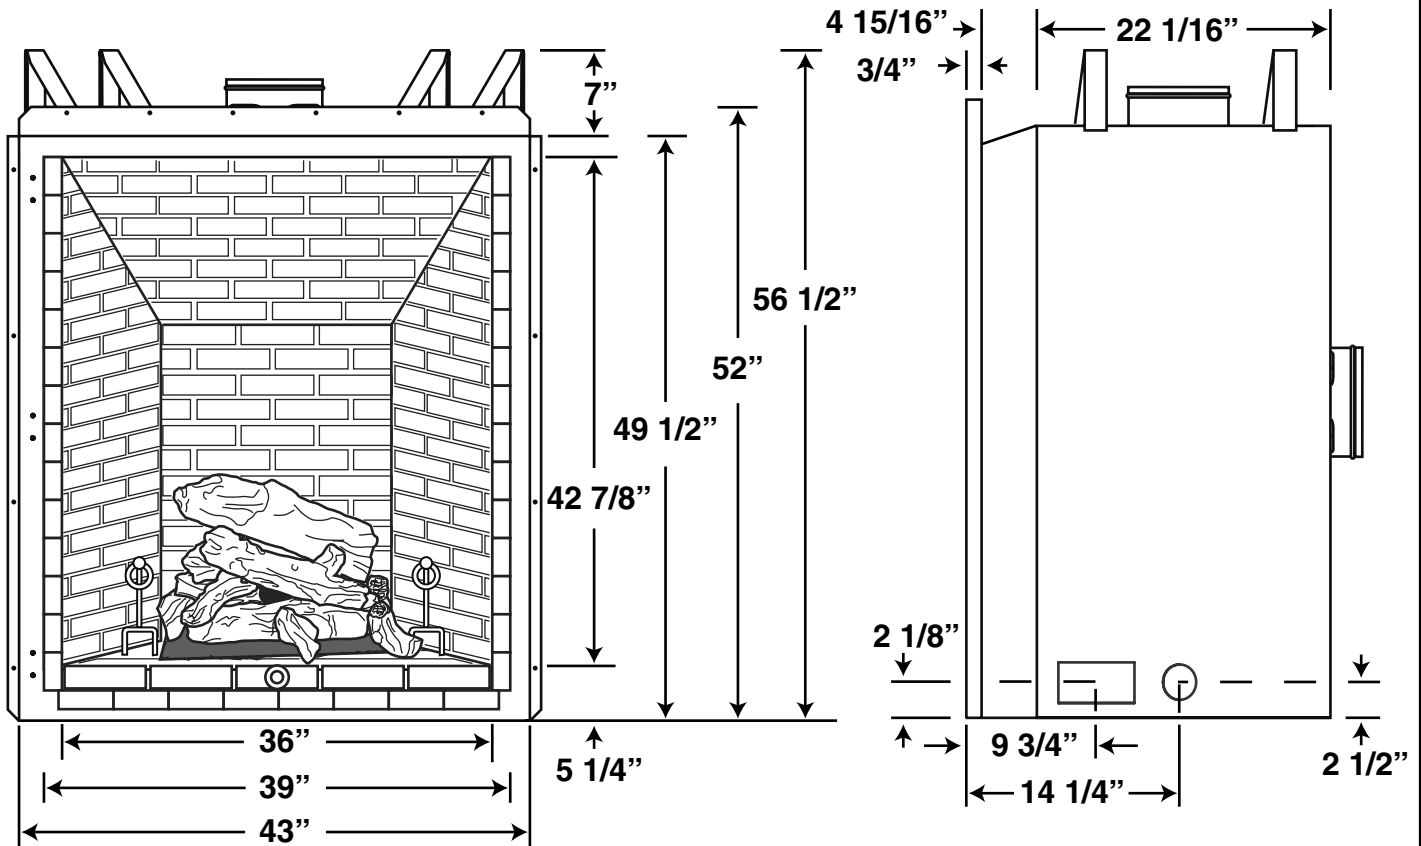

CITADEL

36" Direct Vent Fireplace

- 5" - 8" DV venting
- 66,000 BTU burner
- Electronic Ignition
- Flush floor hearth
- Remote control

CITADEL

36" Direct Vent Fireplace

Framing Dimensions

Chimney (Combustion) Vent Framing