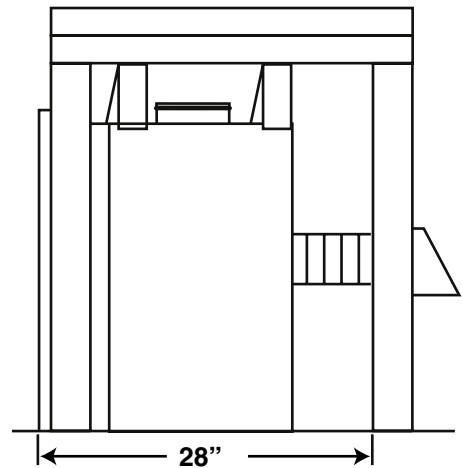

Intake Air (Supply) Vent Framing

NOTE:

Built-in Features Such as Mantels, Bookshelves, etc. Made of Combustible Materials Must Maintain Minimum Clearances from the Fireplace. See Installation Instructions for Complete Information.

"Product design, features and specifications are subject to change at any time. Refer to current product instructions prior to installation."