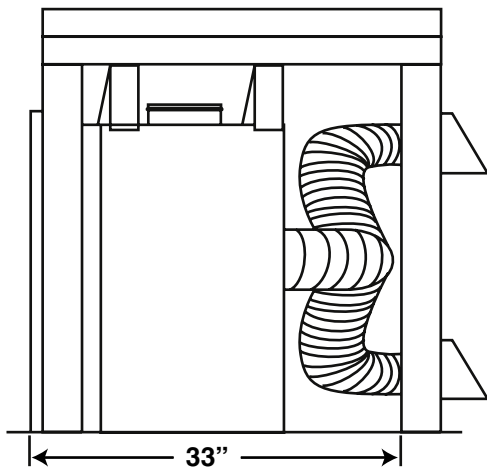

CITADEL

36" Direct Vent Fireplace

- 5" - 8" DV venting
- 66,000 BTU burner
- Electronic Ignition
- Flush floor hearth
- Remote control

CITADEL

36" Direct Vent Fireplace

Framing Dimensions

Chimney (Combustion) Vent Framing

Intake Air (Supply) Vent Framing

NOTE:

Built-in Features Such as Mantels, Bookshelves, etc. Made of Combustible Materials Must Maintain Minimum Clearances from the Fireplace. See Installation Instructions for Complete Information.