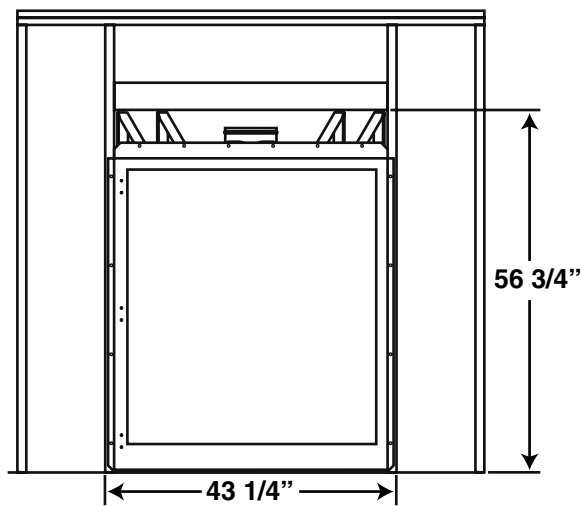

CITADEL

36" Direct Vent Fireplace

- 5" - 8" DV venting
- 66,000 BTU burner
- Electronic Ignition
- Flush floor hearth
- Remote control

CITADEL

36" Direct Vent Fireplace

Framing Dimensions

Chimney (Combustion) Vent Framing