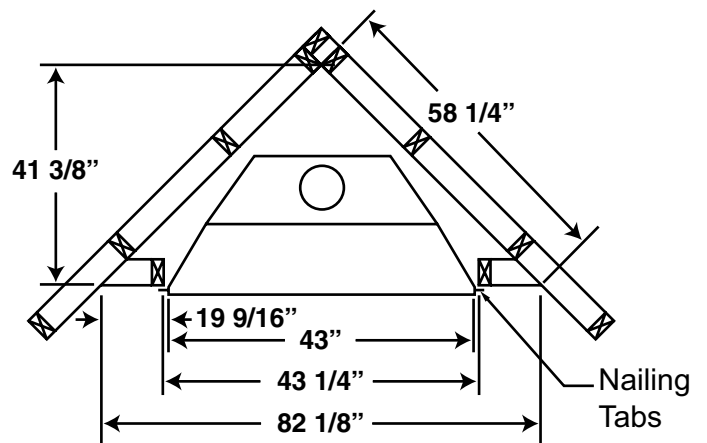

CITADEL

36" Direct Vent Fireplace

- 5" - 8" DV venting
- 66,000 BTU burner
- Electronic Ignition
- Flush floor hearth
- Remote control

CITADEL

36" Direct Vent Fireplace

Framing Dimensions

Chimney (Combustion) Vent Framing