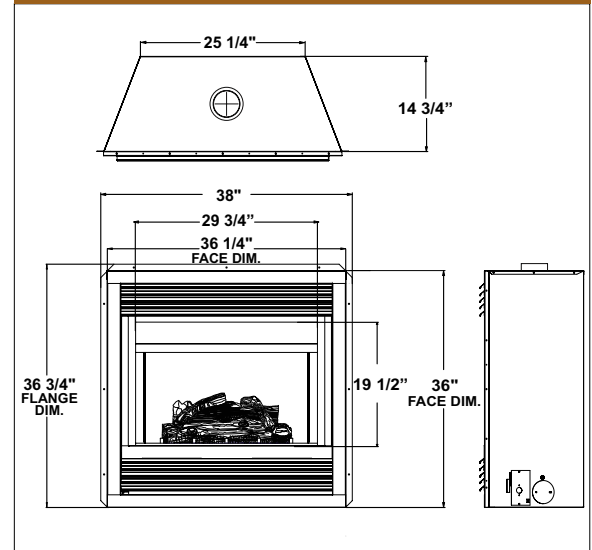

Dimensions

All specifications for reference only. Not for installation.

DESA, FMI-LLC
www.fmifireplace.com
For more information, call (866) 328-4537

Printed in U.S.A.