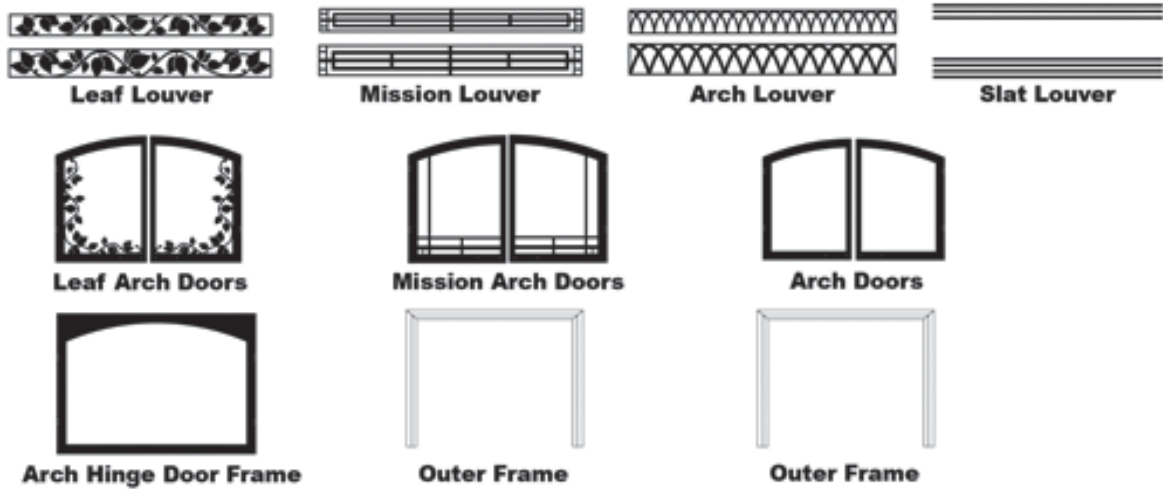

Decorative Louvers, Doors and Frames for VFP-32-FB

Allow 3 to 5 weeks for decorative accessories

Decorative Louvers

Finish	Wt.	Leaf Louver	Mission Louver	Arch Louver	Slat Louver
Black	6	DVG-1-LBL 205.00	DVG-1-MBL 224.00	DVG-1-ABL 206.00	Included . . . . . Included
Brass	6	DVG-1-LBR 414.00	DVG-1-MBR 403.00	DVG-1-ABR 415.00	DVL-1-BR 72.00
Pewter	6	DVG-1-LHP 218.00	DVG-1-MHP 229.00	DVG-1-AHP 210.00	DVL-1-HP 52.00
SS	6	DVG-1-LSS 373.00	DVG-1-MSS 352.00	DVG-1-ASS 357.00	DVL-1-SS 104.00

Decorative Doors (Arch Doors Require Arch Hinge Door Frame)

Finish	Wt.	Leaf Arch Door	Mission Arch Door	Arch Door
Black	18	VBR-32-TLBL 458.00	VBR-32-TMBL 465.00	VBR-32-TCBL 438.00
Brass	18	VBR-32-TLBR 916.00	VBR-32-TMBR 907.00	VBR-32-TCBR 880.00
Pewter	18	VBR-32-TLHP 475.00	VBR-32-TMHP 460.00	VBR-32-TCHP 440.00
SS	18	VBR-32-TLSS 850.00	VBR-32-TMSS 836.00	VBR-32-TCSS 799.00

Frames

Finish	Arch Hinge Door Frame (9 lb.)	Outer Frame (3 piece) For Louvered Boxes (5 lb.)	Outer Frame Extruded Aluminum For Flush or Louvered Boxes (5 lb.)	Bottom Trim (1 lb.)
Black	VBY-32-TBL 161.00	VBF-32-TBL 69.00	VBE-32-TBL 145.00	N/A . . . . . N/A
Brass	VBY-32-TBR 697.00	VBF-32-TBR 76.00	VBE-32-TBR 214.00	FBS-1-BR 27.00
Pewter	VBY-32-THP 168.00	VBF-32-THP 65.00	VBE-32-THP 146.00	FBS-1-HP 28.00
SS	VBY-32-TSS 460.00	VBF-32-TSS 102.00	VBE-32-TSS 168.00	FBS-1-SS 36.00