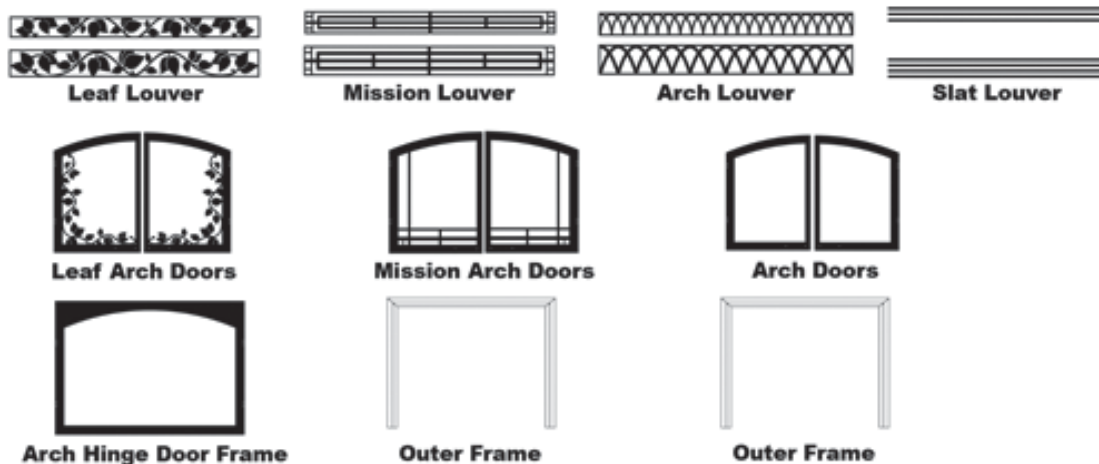

Decorative Louvers, Doors and Frames for VFP-36-FB

Allow 3 to 5 weeks for decorative accessories

Decorative Louvers

Finish	Wt.	Leaf Louver	Mission Louver	Arch Louver	Slat Louver
Black	6	FBG-36-LBL 224.00	FBG-36-MBL 229.00	FBG-36-ABL 237.00	Included . . . . . Included
Brass	6	FBG-36-LBR 443.00	FBG-36-MBR 460.00	FBG-36-ABR 439.00	DVL-36-BR 72.00
Pewter	6	FBG-36-LHP 237.00	FBG-36-MHP 245.00	FBG-36-AHP 241.00	DVL-36-HP 51.00
SS	6	FBG-36-LSS 410.00	FBG-36-MSS 383.00	FBG-36-ASS 388.00	DVL-36-SS 112.00

Decorative Doors (Arch Doors Require Arch Hinge Door Frame)

Finish	Wt.	Leaf Arch Door	Mission Arch Door	Arch Door
Black	19	VBR-36-TLBL 511.00	VBR-36-TMBL 524.00	VBR-36-TCBL 469.00
Brass	19	VBR-36-TLBR 1,025.00	VBR-36-TMBR 955.00	VBR-36-TCBR 895.00
Pewter	19	VBR-36-TLHP 542.00	VBR-36-TMHP 523.00	VBR-36-TCHP 475.00
SS	19	VBR-36-TLSS 1,063.00	VBR-36-TMSS 1,050.00	VBR-36-TCSS 1,020.00

Frames

Finish	Arch Hinge Door Frame (9 lb.)	Outer Frame (3 piece) For Louvered Boxes (6 lb.)	Outer Frame Extruded Aluminum For Flush or Louvered Boxes (6 lb.)	Bottom Trim (1 lb.)
Black	VBY-36-TBL 196.00	VBF-36-TBL 64.00	VBE-36-TBL 147.00	N/A . . . . . N/A
Brass	VBY-36-TBR 839.00	VBF-36-TBR 77.00	VBE-36-TBR 214.00	FBS-36-BR 28.00
Pewter	VBY-36-THP 199.00	VBF-36-THP 65.00	VBE-36-THP 147.00	FBS-36-HP 30.00
SS	VBY-36-TSS 565.00	VBF-36-TSS 106.00	VBE-36-TSS 169.00	FBS-36-SS 37.00