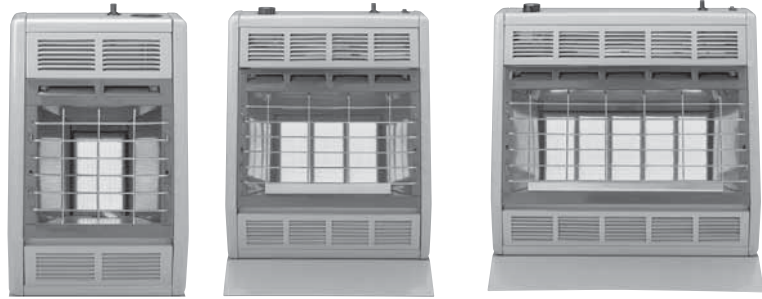

Floor Furnaces

3588/5088/7088	7
----------------	---

HearthRite Vent-Free Heaters

HB (Blue Flame)	8
HR (Radiant)	9
HR (Radiant Touch Pad)	10

Vent-Free Heaters

- Specify Type Of Gas
- Pallet Quality: 30 (same part number & same gas)