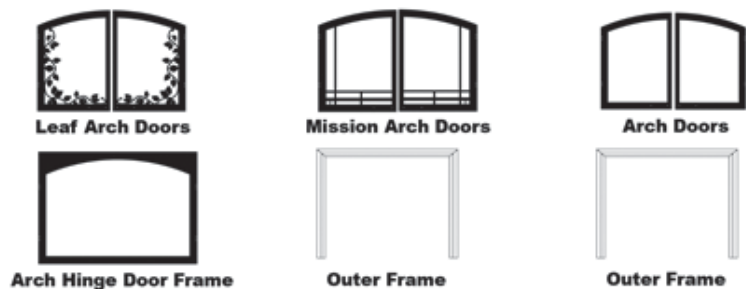

Decorative Louvers, Doors and Frames for VFP-36-PP and

VFP-36-SP *Allow 3 to 5 weeks for decorative accessories*

Decorative Doors (Arch Doors Require Arch Hinge Door Frame)

Finish	Wt.	Leaf Arch Door	Mission Arch Door	Arch Door
Black	19	VFR-36-SLBL 487.00	VFR-36-SMBL 478.00	VFR-36-SCBL 454.00
Brass	19	VFR-36-SLBR 940.00	VFR-36-SMBR 1,034.00	VFR-36-SCBR 829.00
Pewter	19	VFR-36-SLHP 499.00	VFR-36-SMHP 479.00	VFR-36-SCHP 455.00
SS	19	VFR-36-SLSS 972.00	VFR-36-SMSS 922.00	VFR-36-SCSS 913.00

Arch Frame

• No Hinge Frame, Doors, Outer Frames or Bottom Trim available for end.

Finish	Arch Frame Fits end of Peninsula Fireplace Only	Arch Hinge Door Frame (12 lb.)
Black	VFY-22-SBL 144.00	VFY-36-SBL 164.00
Brass	VFY-22-SBR 811.00	VFY-36-SBR 688.00
Pewter	VFY-22-SHP 147.00	VFY-36-SHP 167.00
SS	VFY-22-SSS 429.00	VFY-36-SSS 466.00

Frame

Finish	Outer Frame (3 piece) For Louvered Boxes (9 lb.)	Outer Frame Extruded Aluminum For Flush or Louvered Boxes (5 lb.)	Bottom Trim (1 lb.)
Black	DVF-36-BL 54.00	VBE-36-SBL 143.00	N/A . . . . . N/A
Brass	DVF-36-BR 70.00	VBE-36-SBR 157.00	FBS-36-BR 28.00
Pewter	DVF-36-HP 56.00	VBE-36-SHP 143.00	FBS-36-HP 30.00
SS	DVF-36-SS 102.00	VBE-36-SSS 178.00	FBS-36-SS 37.00