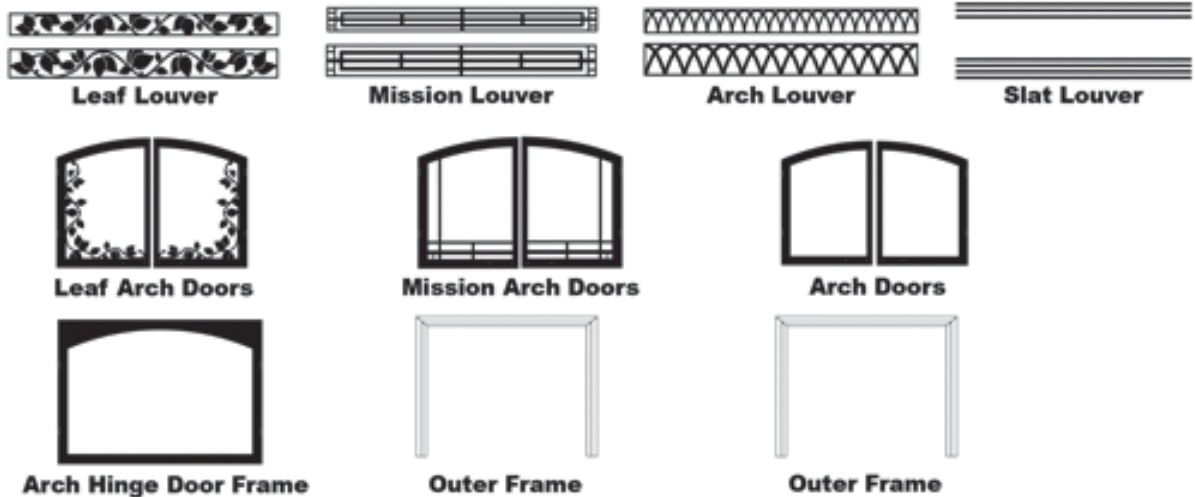

Decorative Louvers, Doors and Frames for VFD-32-FB

Allow 3 to 5 weeks for decorative accessories

Decorative Louvers

Finish	Wt.	Leaf Louver	Mission Louver	Arch Louver	Slat Louver
Black	6	DVG-1-LBL 205.00	DVG-1-MBL 224.00	DVG-1-ABL 206.00	Included . . . . . Included
Brass	6	DVG-1-LBR 414.00	DVG-1-MBR 403.00	DVG-1-ABR 415.00	DVL-1-BR 72.00
Pewter	6	DVG-1-LHP 218.00	DVG-1-MHP 229.00	DVG-1-AHP 210.00	DVL-1-HP 52.00
SS	6	DVG-1-LSS 373.00	DVG-1-MSS 352.00	DVG-1-ASS 357.00	DVL-1-SS 104.00

Decorative Doors (Arch Doors Require Arch Hinge Door Frame)

Finish	Wt.	Leaf Arch Door	Mission Arch Door	Arch Door
Black	18	VFR-32-SLBL 458.00	VFR-32-SMBL 465.00	VFR-32-SCBL 477.00
Brass	18	VFR-32-SLBR 848.00	VFR-32-SMBR 962.00	VFR-32-SCBR 759.00
Pewter	18	VFR-32-SLHP 479.00	VFR-32-SMHP 466.00	VFR-32-SCHP 476.00
SS	18	VFR-32-SLSS 797.00	VFR-32-SMSS 748.00	VFR-32-SCSS 736.00

Frames

Finish	Arch Hinge Door Frame (8 lb.)	Outer Frame, Steel For Flush or Louvered Boxes (5 lb.) *NEW	Bottom Trim (1 lb.)
Black	VFY-32-SBL 153.00	VBBS-32-SBL 74.00	N/A . . . . . N/A
Brass	VFY-32-SBR 748.00	N/A . . . . . N/A	FBS-1-BR 27.00
Pewter	VFY-32-SHP 156.00	VBBS-32-SHP 74.00	FBS-1-HP 28.00
SS	VFY-32-SSS 501.00	VBBS-32-SSS 106.00	FBS-1-SS 36.00

*New Easy-Install Design