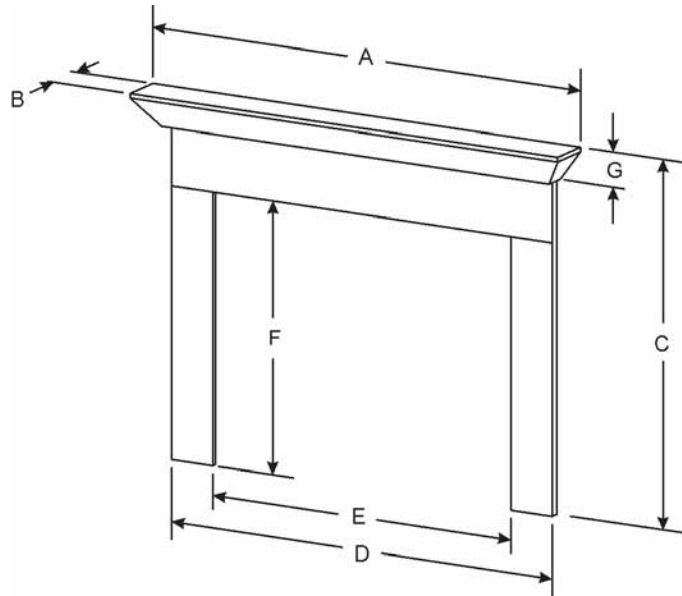

Profile Mantel Dimensions

Mantel Dimensions (in inches)

	MFL—48	MFL—52
A	72 1/2	71 1/2
B	6 5/8	6 5/8
C	54 1/4	56 1/4
D	60 1/2	64 1/2
E (with trim)	48 (46 3/4)	52 (50 3/4)
F (with trim)	40 (39 5/8)	42 (41 5/8)

Mantelshelf Dimensions (in inches)

		Profile MS
A	48-inch	48 1/2
A	60-inch	60 1/2
A	72-inch	72 1/2
B	All	6 5/8
G	All	5 1/4