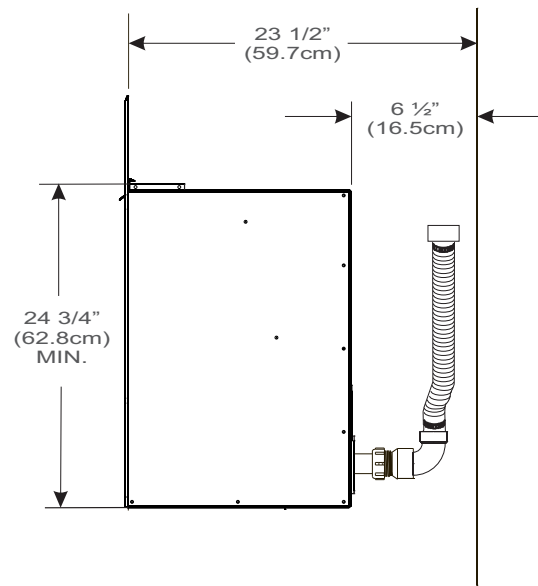

* See Framing Dimensions, Page 6

Description - Please Specify Gas Type	Wt. (lb)	Stock Number	List Price
Mantis Fireplace Package	144	FW28-BM	\$4,099.00
Mantis Fireplace In-Wall Surround Kits (One-piece-38 x 38-inches)		Stock Number	List Price
Matte Black		FWK-28-BL	\$189.00
Copper Metallic		FWK-28-CM	\$189.00
Hammered Pewter		FWK-28-HP	\$189.00
Stainless Steel		FWK-28-SS	\$249.00
Louverless Surround, Black		FGK28BL	\$189.00
Louverless Surround, Stainless Steel		FGK28SS	\$249.00