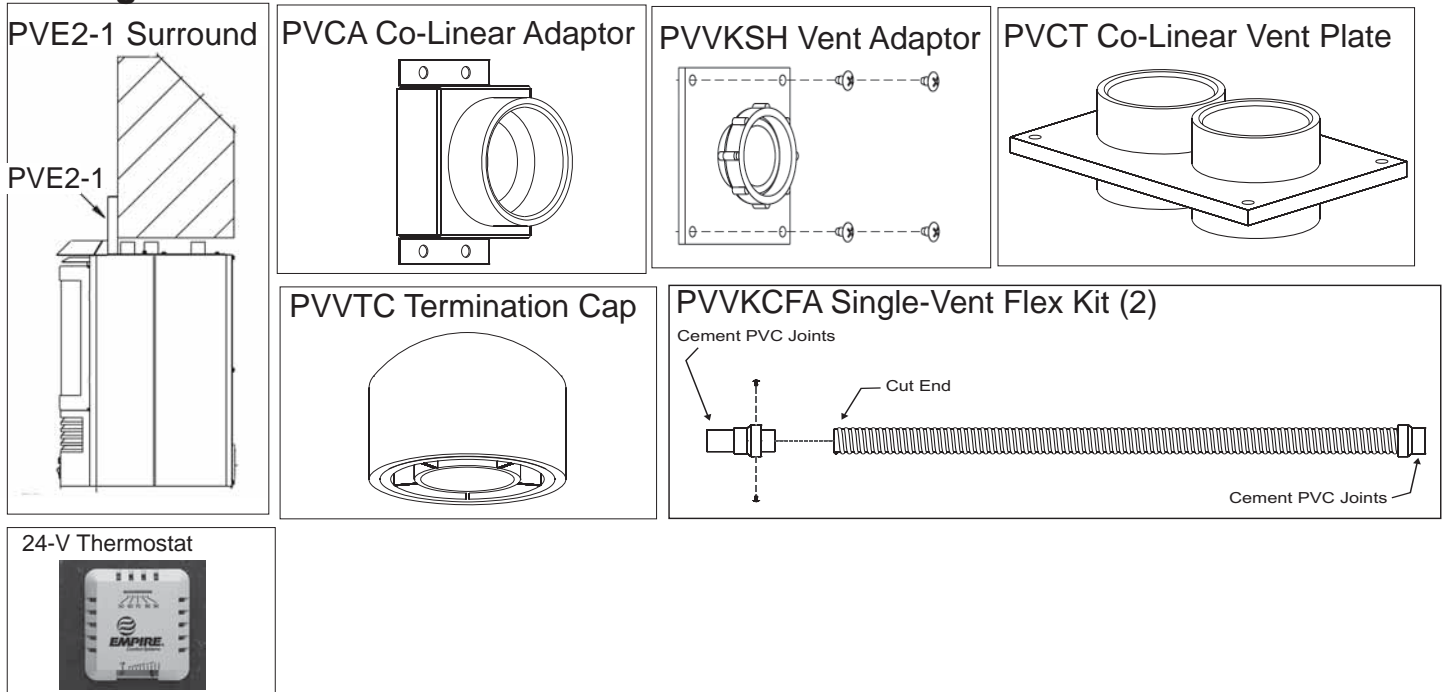

Package Includes: