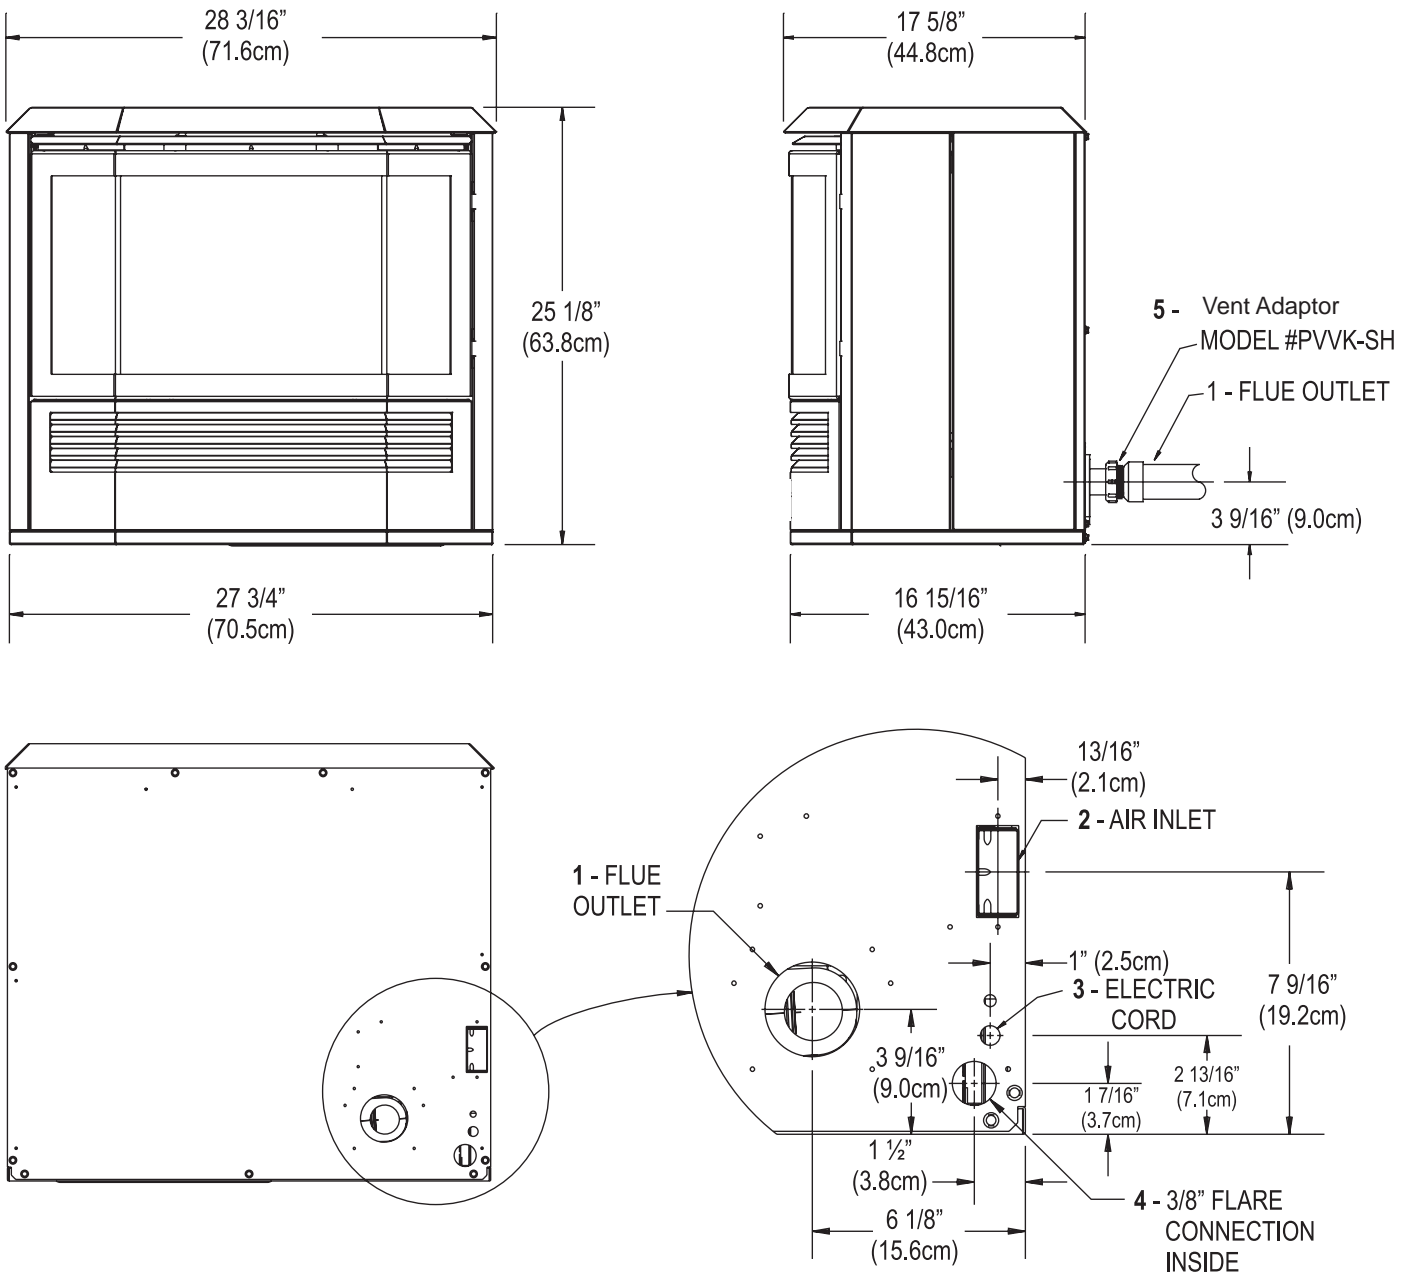

Heater without pedestal	
1	Flue Outlet 1 1/2" PVC Pipe
2	Air Inlet
3	Electric Cord
4	3/8" Flare Connection (Inside)
5	Vent Adaptor Model #PVVK-SH (required)

Figure 4

SPECIFICATIONS - (continued)

Fireplace Insert with Mantel Surround with Standard 5-inch Top Panel Cover	
1	Flue Outlet 1 1/2" PVC Pipe
2	Air Inlet
3	Electric Cord
4	3/8" Flare Connection (Inside)
5	Vent Adaptor Model #PVVK-SH (Required)
6	Surround Model #PVE1-2
7	Top Cover Kit, Slim Model #PV2H