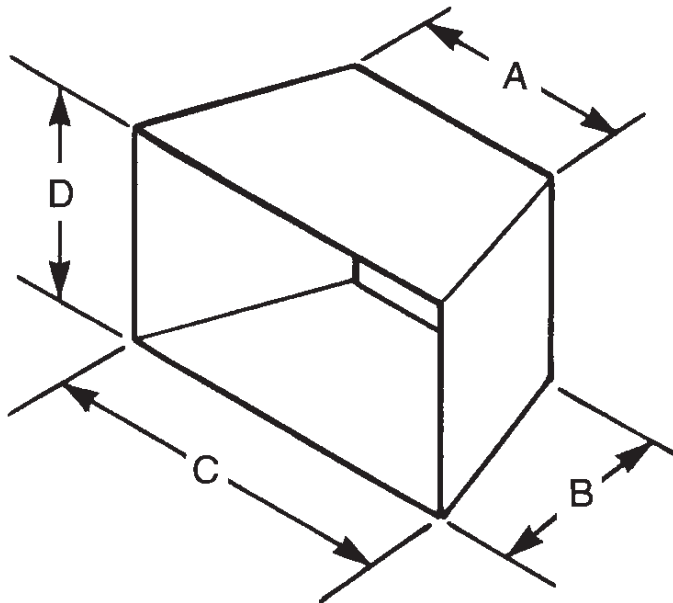

Log/Burner to Firebox Dimensions

Harmony Vented/Vent-Free Burners
(Log Sets sold separately)

Model	A Rear Width	B Depth	C Front Width	D Height
VFNI-24	24	14	30	18
VFNR-24	24	14	30	18
VFXI-24	24	16	30	18
VFXV-24	24	16	30	18
VFNI-30	27	14	34	18
VFNR-30	27	14	34	18
VFXI-30	27	16	34	18
VFXV-30	27	16	34	18