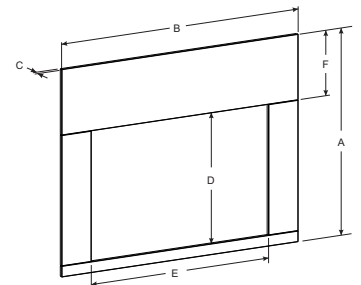

Universal Shroud

Minimum Fireplace Opening Dimensions

Model	A Height	B Front Width	C Depth	D Rear Width
DV25IN	18 3/8	27 1/2	12 3/4	17 1/4
DV33IN	21 3/8	30 1/2	14 1/4	19
DV35IN	23 3/8	33 1/2	14 1/4	22