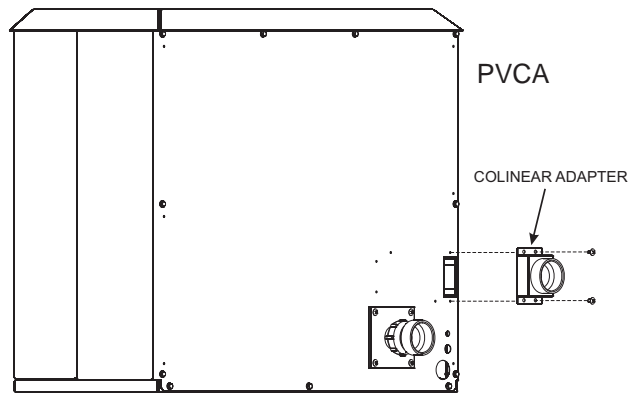

Attach Co-Linear adaptor to back of heater with two (2) screws.