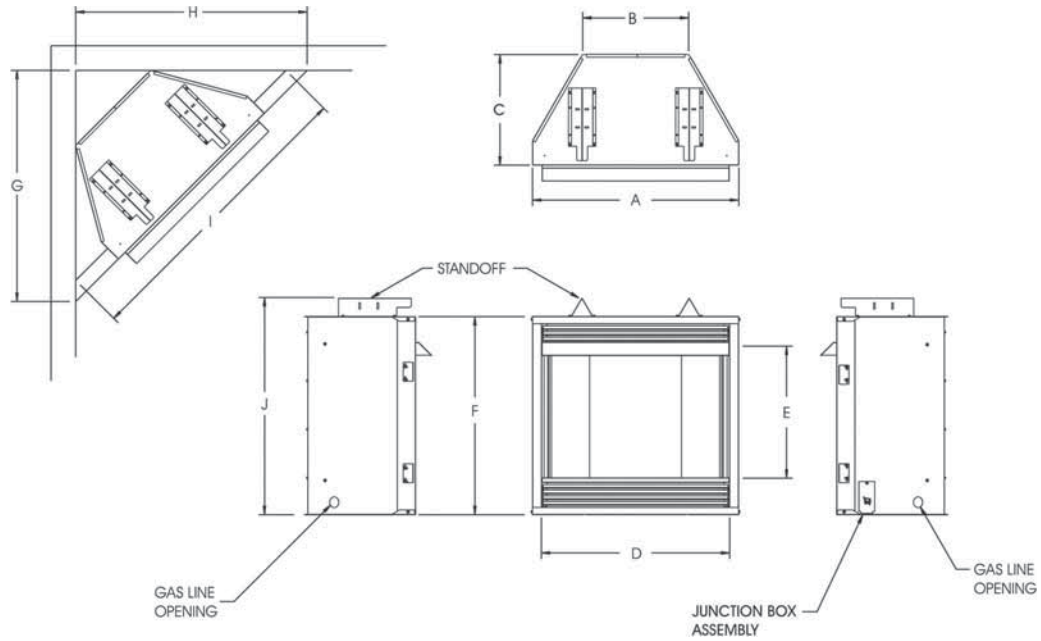

Vent-Free Fireplace Dimensions

Model	A	B	C	D	E	F	G	H	I	J	K
VFP-24FP	22 5/8	17 1/4	10 7/8	19 1/2	17 9/16	26 3/8	27 3/4	27 3/4	37 1/2	NA	
VFP-32FP	34	29	17 3/8	31	22 7/8	32 3/4	31 7/8	31 7/8	63 3/4	35 3/4	
VFP-36FP	39	34	17 3/8	36	24 7/8	34 3/4	34 3/8	34 3/8	68 3/4	37 3/4	

Model	A	B	C	D	E	F	G	H	I	J	K
VFD-26-FP	30 1/4	30	13 1/8	18 1/8	26		25		36 1/4	36 1/4	51 1/4