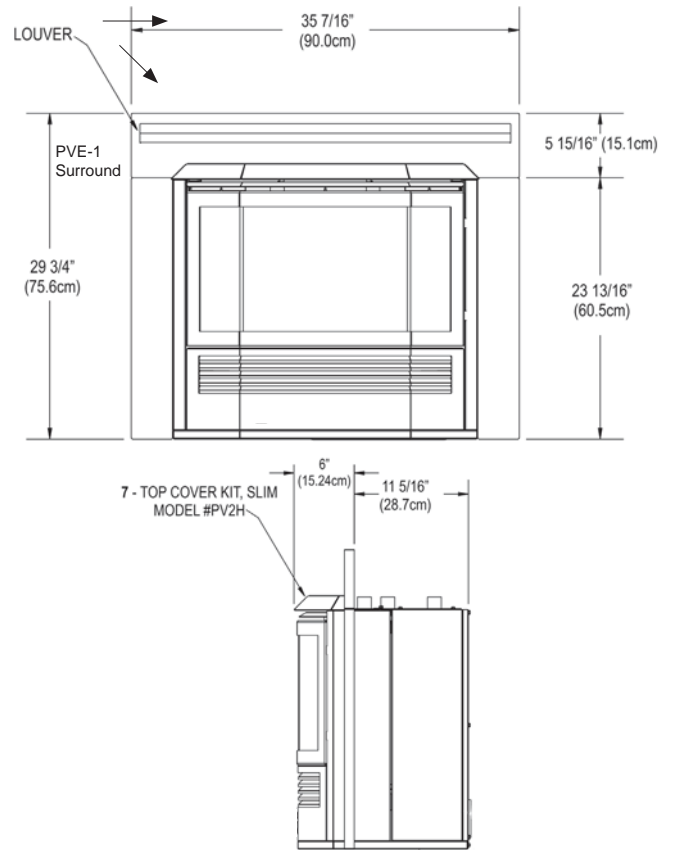

Bay Window Fireplace Package for Zero-Clearance Fireplace

Pallet Quantity: 4 (same # and same gas)

For Co-Linear Direct-Vent or Single-Vent Installation

9,000 to 28,000 Btu Input

Package Includes:

- PV-2H 5-inch Top (in place of Full Top)
- PV-E1 Surround
- 24-V Thermostat
- PVCA Co-Linear Adaptor
- PVVKSH Vent Adaptor
- PVCT Co-Linear Vent Plate

See Page 10-12 for other Venting Options

See Page 13 for Control Options