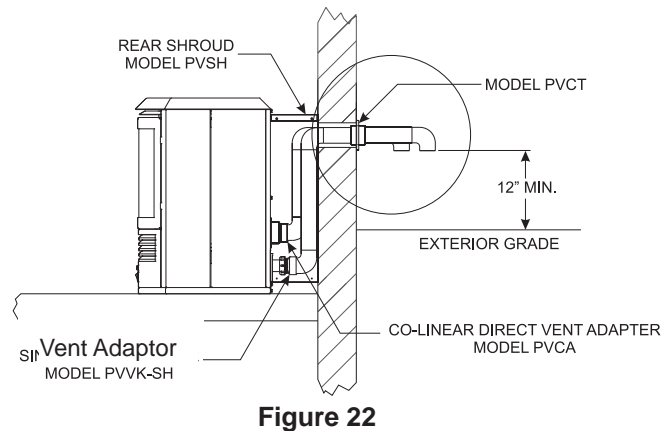

H =
V =

(2) - 90° Note: All PVC vent run piping can be purchased at a local hardware store. Schedule 40 PVC pipes should be used and cemented.
Total = PVCA Horizontal Co-Linear Direct Vent Adaptor, PVVTC Cap, PVVK-CFA Flex Kit and PVVK-SH Vent Adaptor Kit are available from Empire Comfort Systems, Inc.