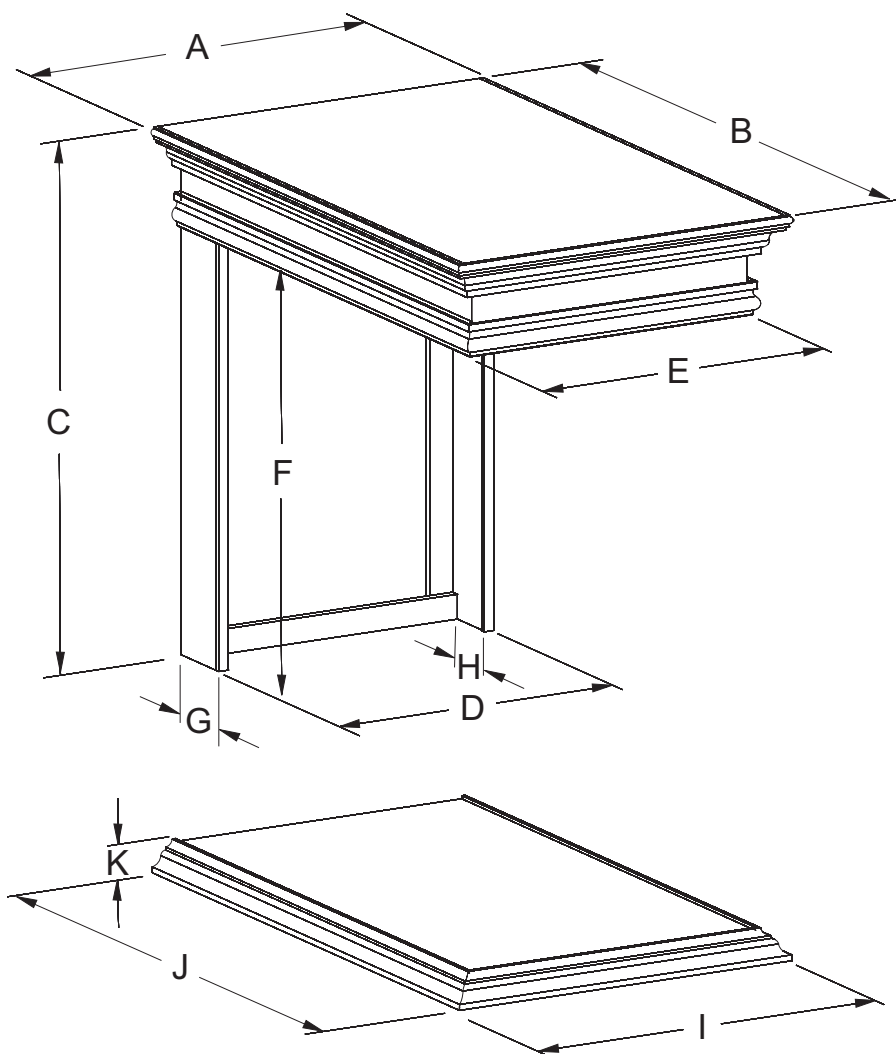

Peninsula Mantel

	A	B	C*	D	E	F*	G	H	I	J	K
Short Mantel for Peninsula Vent-Free Fireplace Models VFP-36-PP											
EMPT	30	47 7/8	42 3/4	24 3/4	24 3/4	34 1/2	5 7/8	5 7/8	29 3/4	47 3/4	2
Tall Mantel for Peninsula Direct-Vent Fireplace and Vent-Free Firebox Models VFP-36-PB and DVP-36-PP											
EMPT	30	47 7/8	45 15/16	24 3/4	24 3/4	37 11/16	5 7/8	5 7/8	29 3/4	47 3/4	2

* Includes tall pilasters (to fit Empire VFP-36-PB and DVP-36-PP) and short pilasters (to fit VFP-36-PP)

Includes tall pilasters (to fit VFP-36-PB and DVP-36-PP) and short pilasters (to fit VFP-36-PP).