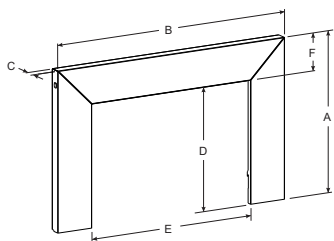

Surround and Shroud Dimensions

Model	Description	A	B	C	D	E	F	Fits Models
S256BL	6 x 6-inch Metal Surround	25 5/8	40	1 1/2	19 5/8	28	6	DV25IN, VFP20IN
S336BL	6 x 6-inch Metal Surround	28 5/8	43	1 1/2	22 5/8	31	6	DV33IN, VFP28IN
S356BL	6 x 6-inch Metal Surround	30 5/8	46	1 1/2	24 5/8	34	6	DV35IN
S253BL	6 x 3-inch Metal Surround	25 5/8	34	1 1/2	19 5/8	28	6	DV25IN, VFP20IN
S333BL	6 x 3-inch Metal Surround	28 5/8	37	1 1/2	22 5/8	31	6	DV33IN, VFP28IN
S353BL	6 x 3-inch Metal Surround	30 5/8	40	1 1/2	24 5/8	34	6	DV35IN
SC256BL	6 x 6-inch Cast Iron Surround	26 7/8	39 7/8	2 1/4	19 7/8	28	7	DV25IN, VFP20IN
SC336BL	6 x 6-inch Cast Iron Surround	29 7/8	42 7/8	2 1/4	22 7/8	31	7	DV33IN, VFP28IN
SC356BL	6 x 6-inch Cast Iron Surround	31 7/8	45 7/8	2 1/4	24 7/8	34	7	DV35IN
SH1BL	Universal Shroud	37 13/16	48	1/2	23 13/16	36	12	Fits all surrounds except S253BL

6 x 6-inch
Metal Surround