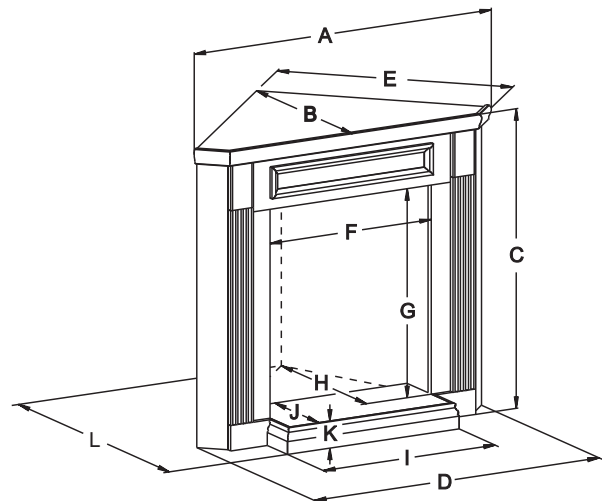

Standard Full Mantel Dimensions (in inches)

Model Number	A	B	C	D	E	F	G	H	I	J	K	L
EMBF-9S	55	27 3/4	47	47 1/2	24 3/4	33	26 1/2	24	34 3/4	23 7/8	3 1/4	

Standard Corner Mantel Dimensions (in inches)

Model Number	A	B	C	D	E	F	G	H	I	J	K	L
EMBC-9S	63 7/8	37 3/4	47	58 1/4	45 1/8	33	26 1/2	33 3/4	34 3/4	23 7/8	3 1/4	41 3/4