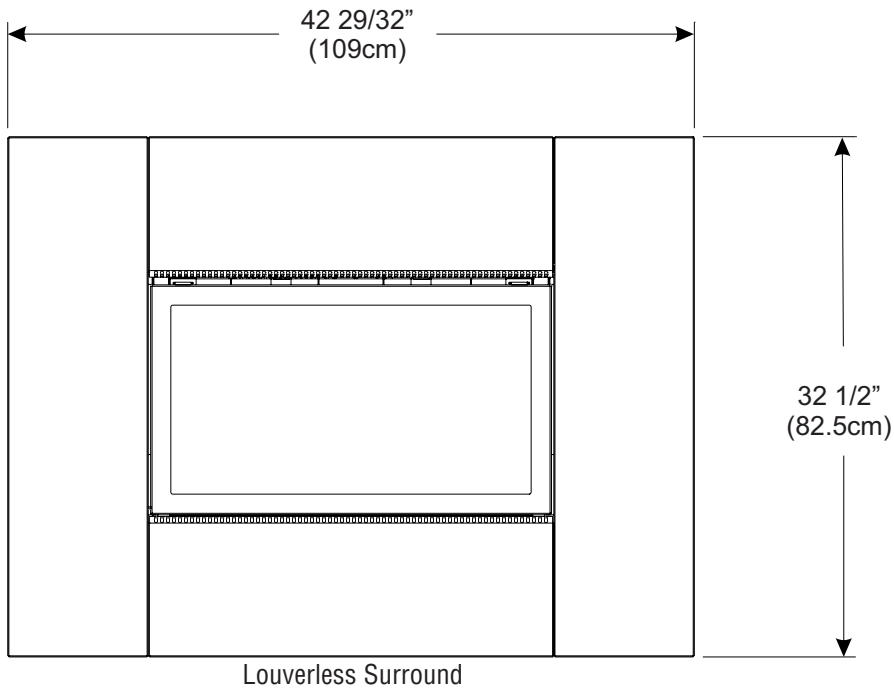

Fireplace Package for Zero-Clearance Picture Frame (In-Wall)

Package Includes: