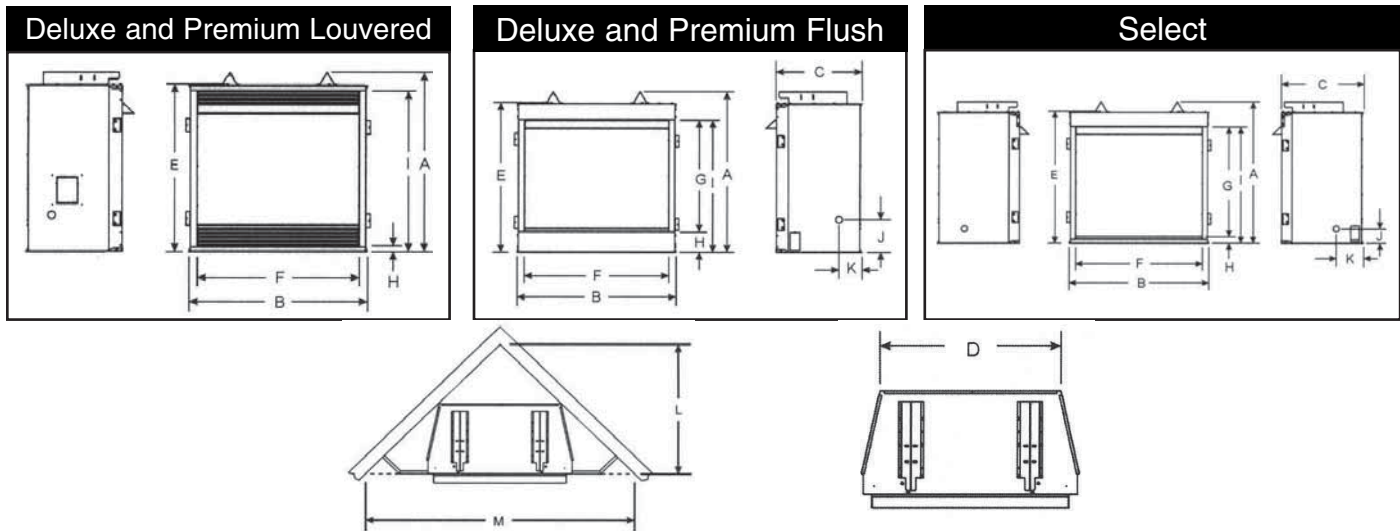

Vent-Free Firebox Dimensions

Model	A	B	C	D	E	F	G	H	I	J	K	L	M
Deluxe/Louvered													
VFD32	35 5/8	34 1/2	17 7/16	29	33	31	N/A	1 1/4	31 1/2	8 3/8	5 3/4	31 13/16	63 3/8
VFD36	37 5/8	39 1/2	19 13/16	33	35	36	N/A	1/1/4	33 1/2	8 3/8	5 3/4	36 3/16	72 3/8
VFD42	37 5/8	43 1/2	19 13/16	37	35	40	N/A	1 1/4	33 1/2	8 3/8	5 3/4	38 3/16	76 3/8
Deluxe/Flush													
VFD32	35 5/8	34 1/2	17 7/16	29	33	31	22 1/4	6 1/8	28 9/16	8 3/8	5 3/4	31 13/16	63 3/8
VFD36	37 5/8	39 1/2	19 13/16	33	35	36	24 1/4	6 1/8	30 9/16	8 3/8	5 3/4	36 3/16	72 3/8
VFD42	37 5/8	43 1/2	19 13/16	37	35	40	24 1/4	6 1/8	30 9/16	8 3/8	5 3/4	38 3/16	76 3/8
Premium/Louvered													
VFP32	41 1/8	34 1/2	21 7/16	27 1/4	38 1/2	31	N/A	1 1/4	37	8 3/8	5 5/8	35	69 15/16
VFP36	41 1/8	39 1/2	21 7/16	32 1/4	38 1/2	36	N/A	1 1/4	37	8 3/8	5 5/8	37 1/2	74 13/16
VFP42	41 1/8	43 1/2	21 7/16	36 1/4	38 1/2	40	N/A	1 1/4	37	8 3/8	5 5/8	39 1/2	78 15/16
Premium/Flush													
VFP32	41 1/8	34 1/2	21 7/16	27 1/4	38 1/2	31	27 11/16	6 1/8	33 7/8	8 3/8	5 5/8	35	69 15/16
VFP36	41 1/8	39 1/2	21 7/16	32 1/4	38 1/2	36	27 11/16	6 1/8	33 7/8	8 3/8	5 5/8	39 1/2	74 13/16
VFP42	41 1/8	43 1/2	21 7/16	36 1/4	38 1/2	40	27 11/16	6 1/8	33 7/8	8 3/8	5 5/8	39 1/2	78 15/16
Select Flush													
VFS32	41 1/8	34 1/2	23 7/16	26 3/8	38 1/2	31	31 5/8	2 1/8	33 7/8	4 1/4	7 5/8	36 1/2	73 1/16
VFS36	41 1/8	39 1/2	23 7/16	31 3/8	38 1/2	36	31 5/8	2 1/8	33 7/8	4 1/4	7 5/8	39 1/16	78 1/16
VFS42	41 1/8	43 1/2	23 7/16	35 3/8	38 1/2	40	31 5/8	2 1/8	33 7/8	4 1/4	7 5/8	41 1/16	82 1/16

Deluxe Firebox Framing Dimensions (in inches)

Model	Framing Height	Framing Width	Framing Depth
VFD32FB	36 1/8	35	17
VFD36FB	38 1/8	40	19 3/8
VFD42FB	38 1/8	44	19 3/8

Premium and Select Firebox Framing Dimensions (in inches)

Model	Framing Height	Framing Width	Framing Depth
VFP32FB	41 1/2	35	21
VFS32FB	41 1/2	35	23
VFP36FB	41 1/2	40	21
VFS36FB	41 1/2	40	23
VFP42FB	41 1/2	44	21
VFS42FB	41 1/2	44	23