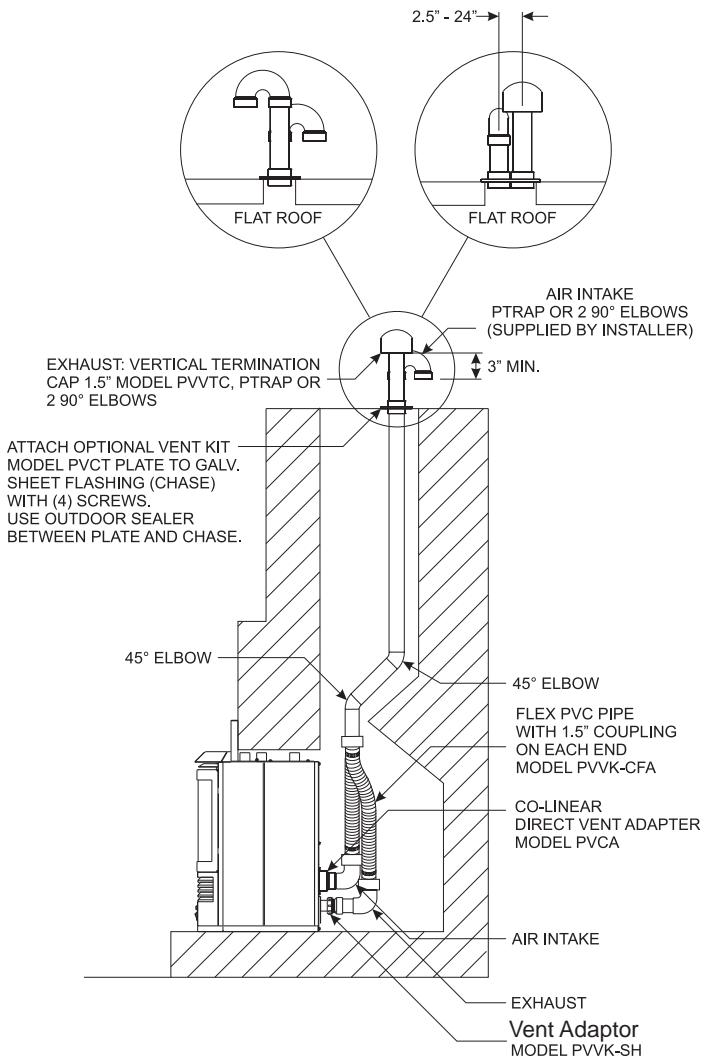

VERTICAL EXAMPLES FOR CO-LINEAR DIRECT-VENT

Note: Exhaust must be a minimum of 3" above air intake inlet.

Co-Linear Direct Vent - Insert Installation

Figure 25