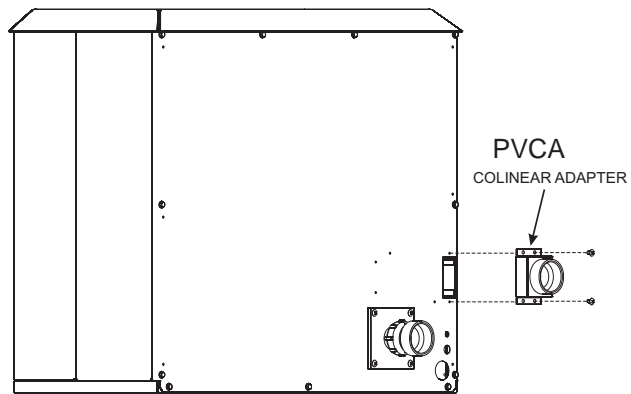

Attach Co-Linear adaptor to back of heater with two (2) screws.