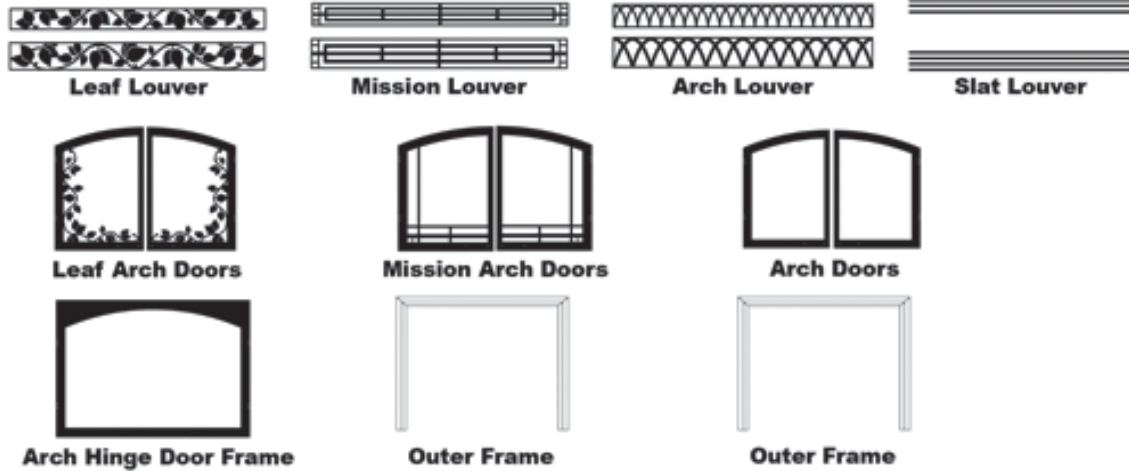

Decorative Louvers, Doors and Frames for VFD-36FB

Allow 3 to 5 weeks for decorative accessories

Decorative Louvers

Finish	Wt.	Leaf Louver	Mission Louver	Arch Louver	Slat Louver
Black	6	FBG-36-LBL 224.00	FBG-36-MBL 229.00	FBG-36-ABL 237.00	Included . . . . . Included
Brass	6	FBG-36-LBR 443.00	FBG-36-MBR 460.00	FBG-36-ABR 439.00	DVL-36-BR 72.00
Pewter	6	FBG-36-LHP 237.00	FBG-36-MHP 245.00	FBG-36-AHP 241.00	DVL-36-HP 51.00
SS	6	FBG-36-LSS 410.00	FBG-36-MSS 383.00	FBG-36-ASS 388.00	DVL-36-SS 112.00

Decorative Doors (Arch Doors Require Arch Hinge Door Frame)

Finish	Wt.	Leaf Arch Door	Mission Arch Door	Arch Door
Black	19	VFR-36-SLBL 487.00	VFR-36-SMBL 478.00	VFR-36-SCBL 454.00
Brass	19	VFR-36-SLBR 940.00	VFR-36-SMBR 1,034.00	VFR-36-SCBR 829.00
Pewter	19	VFR-36-SLHP 499.00	VFR-36-SMHP 479.00	VFR-36-SCHP 455.00
SS	19	VFR-36-SLSS 972.00	VFR-36-SMSS 922.00	VFR-36-SCSS 913.00

Frames

Finish	Arch Hinge Door Frame (9 lb.)	Outer Frame, Steel For Flush or Louvered Boxes (6 lb.) *NEW	Bottom Trim (1 lb.)
Black	VFY-36-SBL 164.00	VBS-36-SBL 97.00	N/A . . . . . N/A
Brass	VFY-36-SBR 688.00	N/A . . . . . N/A	FBS-36-BR 28.00
Pewter	VFY-36-SHP 167.00	VBS-36-SHP 97.00	FBS-36-HP 30.00
SS	VFY-36-SSS 466.00	VBS-36-SSS 129.00	FBS-36-SS 37.00

*NEW Easy-Install Design