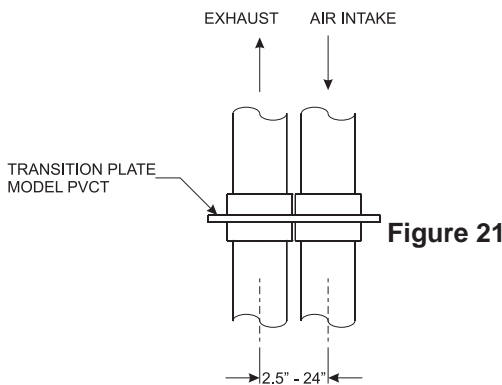

H =
V =

(2) - 90° Note: All PVC vent run piping can be purchased at a local hardware store. Schedule 40 PVC pipes should be used and cemented.
Total = PVCA Horizontal Co-Linear Direct Vent Adaptor, PVVTC Cap, PVVK-CFA Flex Kit and PVVK-SH Vent Adaptor Kit are available from Empire Comfort Systems, Inc.