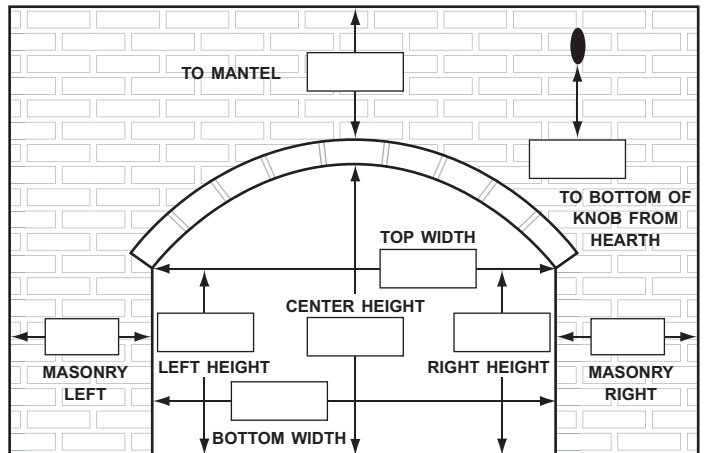

Is there an ash pit? Yes ☐ No ☐

_____

_____

_____

Empire Comfort Systems Inc.
918 Freeburg Avenue
Belleville, IL 62220-2623
info@empirecomfort.com
www.empirecomfort.com