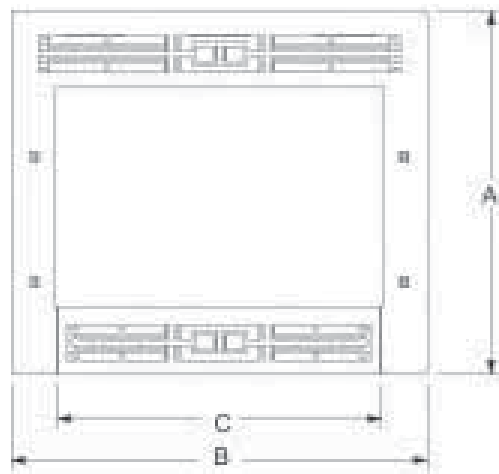

Braided Decorative Front

Tiffany Decorative Front

Arts and Crafts Decorative Front

Direct-Vent Fireplace Insert Dimensions

Model	A	B	C	D	E	F	G	H	I	J	K	L	M	N
DV25IN	19 3/4	28	14 1/2	11 1/8	25 1/4	12 3/4	17	18 5/16	27	6 3/4	9	20	25 5/8	40
DV33IN	22 3/4	31	16	14 1/8	28 1/4	14 1/4	18 3/4	21 5/16	30	8 1/4	10 1/2	21 1/2	28 5/8	43
DV35IN	24 3/4	34	16	16 1/8	31 1/4	14 1/4	21 3/4	23 5/16	33	8 1/4	10 1/2	23	30 5/8	46