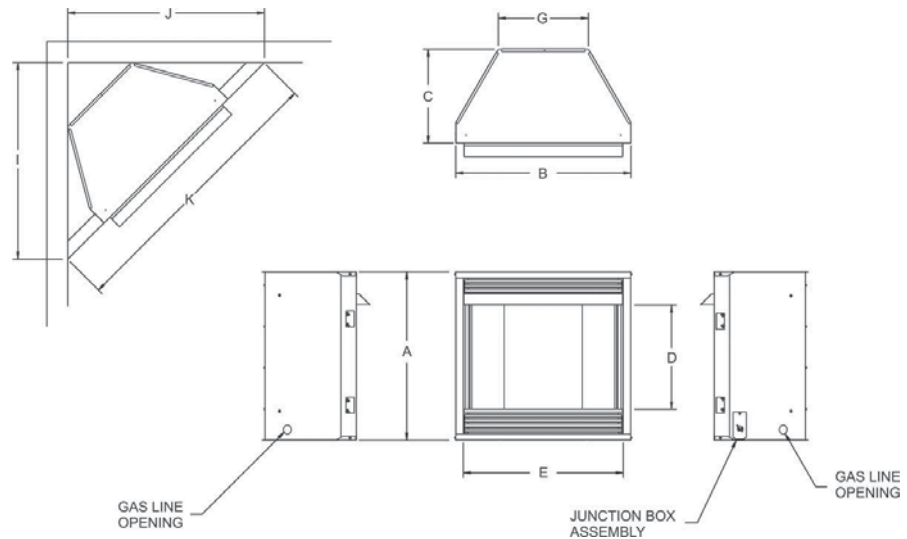

Vent-Free Fireplace Framing Dimensions (in inches)

Model	Framing Height	Framing Width	Framing Depth
VFP-24FP	27	23 1/4	11 1/2
VFP-32FP	36	34 1/2	17 7/8
VFP-36FP	38	39 1/2	17 7/8
VFD-26FP	31	30 1/2	14