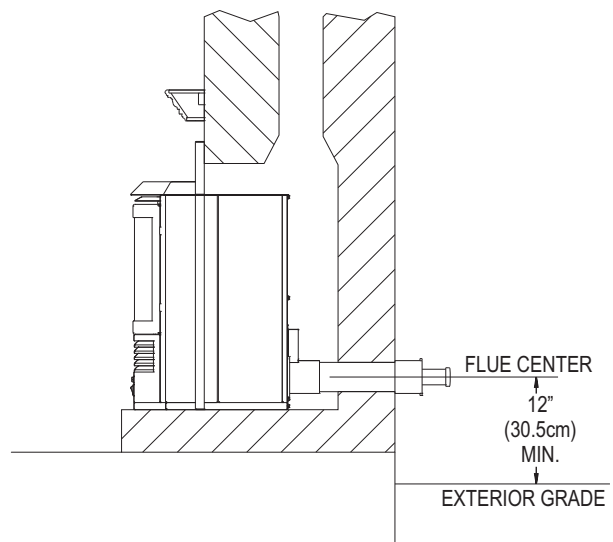

Figure 34	
1	PVVK-24H Horizontal DV Kit or PVVK-48H Horizontal DV Kit
2	PV2H Top Cover Kit, Slim (5 inches)
3	PVE-1 Surround Kit, 6-inch

Figure 34
Minimum Exterior Grade Dimension - Existing Fireplace Installation