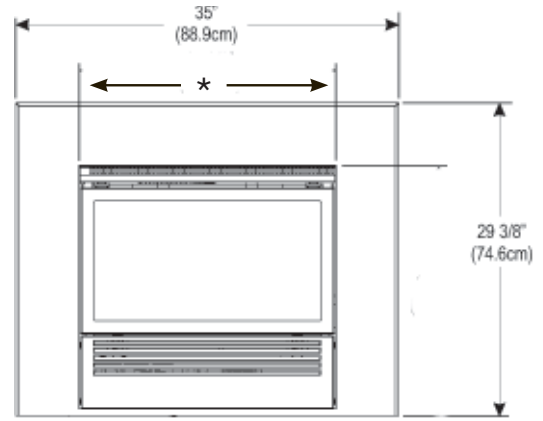

Fireplace Package for Zero-Clearance Fireplace

Pallet Quantity: 4 (same part # and same gas)

Requires Fireplace Surround Kit (FFK28)

May be installed in a wall or in a cabinet mantel

For Co-Linear Direct-Vent or Single-Vent Installation

13,000 to 28,000 Btu Input

Package Includes:

- 24-V Thermostat
- PVCA Co-Linear Adaptor
- PVVKSH Vent Adaptor
- PVCT Co-Linear Vent Plate

See Page 14-16 for other Venting Options

See Page 17 for Control Options

* See Framing Dimensions, Page 6