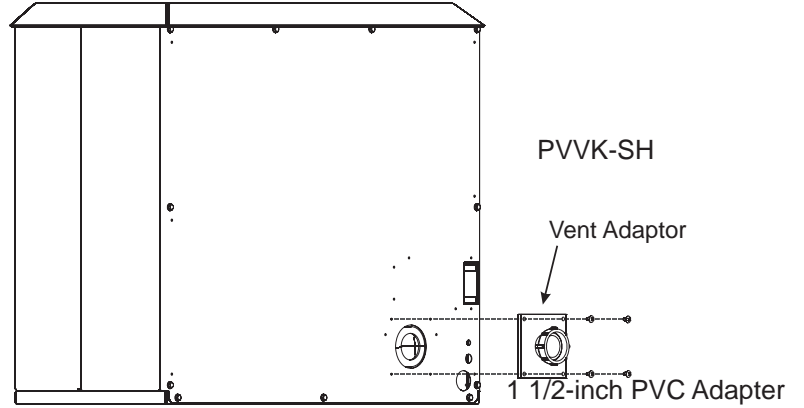

PVVK-SH VENT ADAPTOR KIT

Available from Empire Comfort Systems, Inc.

INSTALL FOAM GASKET

Attach flue adaptor to back of heater with four (4) screws.

PVCA HORIZONTAL CO-LINEAR DIRECT VENT ADAPTOR

Co-Linear adaptor to be used in conjunction with vent adaptor kit PVVK-SH. The two attachments are used for Co-Linear direct vent installation.