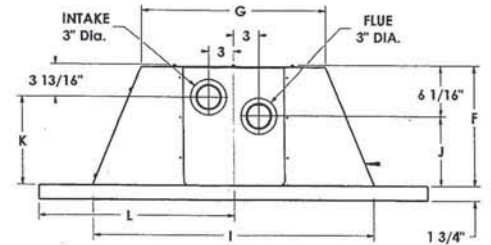

Braided Decorative Front

Tiffany Decorative Front

Arts and Crafts Decorative Front

Direct-Vent Fireplace Insert Dimensions

Model	A	B	C	D	E	F	G	H	I	J	K	L	M	N
DV25IN	19 3/4	28	14 1/2	11 1/8	25 1/4	12 3/4	17	18 5/16	27	6 3/4	9	20	25 5/8	40
DV33IN	22 3/4	31	16	14 1/8	28 1/4	14 1/4	18 3/4	21 5/16	30	8 1/4	10 1/2	21 1/2	28 5/8	43
DV35IN	24 3/4	34	16	16 1/8	31 1/4	14 1/4	21 3/4	23 5/16	33	8 1/4	10 1/2	23	30 5/8	46