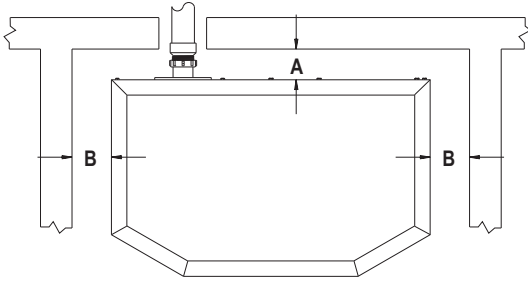

CLEARANCE TO COMBUSTIBLES

Freestanding Models

Figure 7