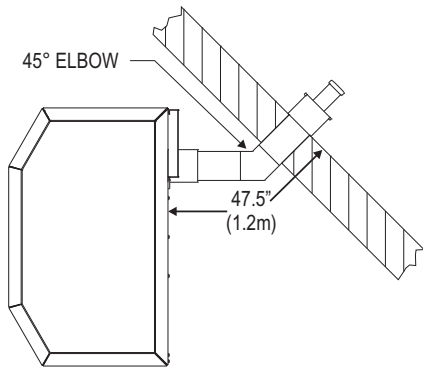

Figure 29

Horizontal Venting Maximum 47.5" (1.2m) with a 3", 45° and 1 1/2", 45° elbow
3", 45° and 1 1/2", 45° elbow can be purchased from a local hardware store