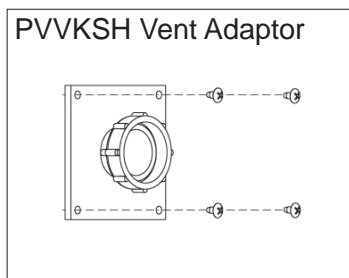

Package Includes: