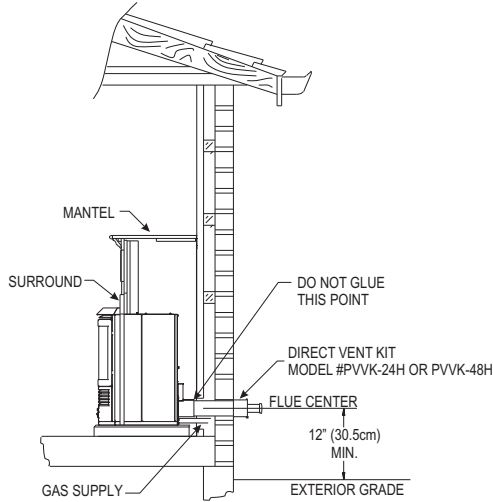

CO-AXIAL DIRECT-VENT INSTALLATION INSTRUCTIONS

PVVK-24H and PVVK-48H Vent Kit available from Empire Comfort Systems, Inc.

Note: Do not glue intake or exhaust pipes to Direct Vent Adaptor for serviceability.