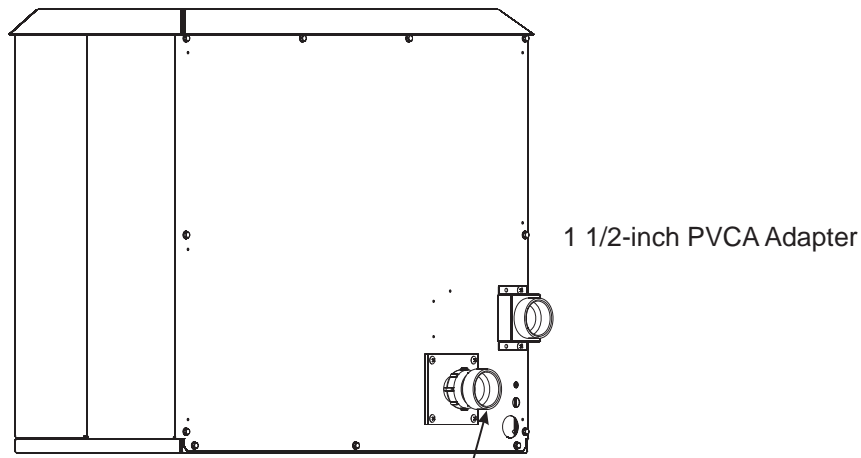

When adapter is connected, continue with your vent run. Cementing PVC joint is recommended, but not required on Co-Linear fresh air intake adaptor.