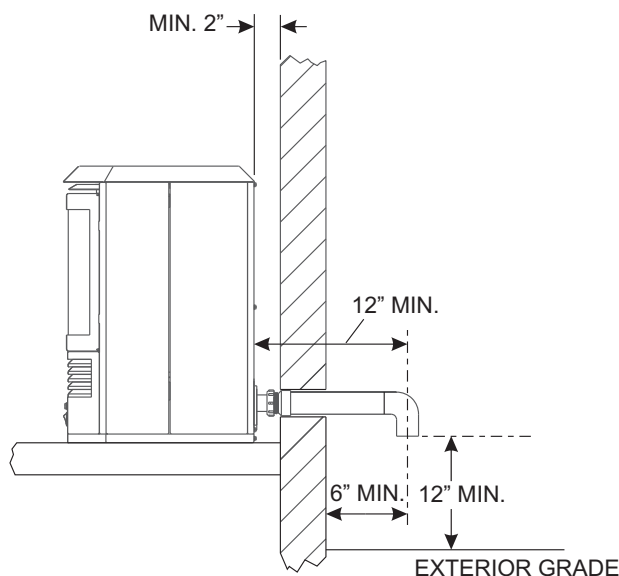

Note: All PVC vent run piping can be purchased at a local hardware store. Schedule 40 PVC pipe should be used and cemented. PVVK-CFA Flex Kit and PVVK-SH Vent Adaptor Kit are available from Empire Comfort Systems, Inc.