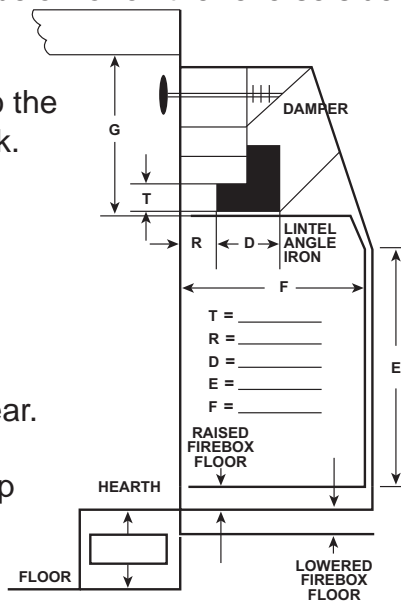

Is there an ash pit? Yes ☐ No ☐

_____

_____

_____

Empire Comfort Systems Inc.
918 Freeburg Avenue
Belleville, IL 62220-2623
info@empirecomfort.com
www.empirecomfort.com