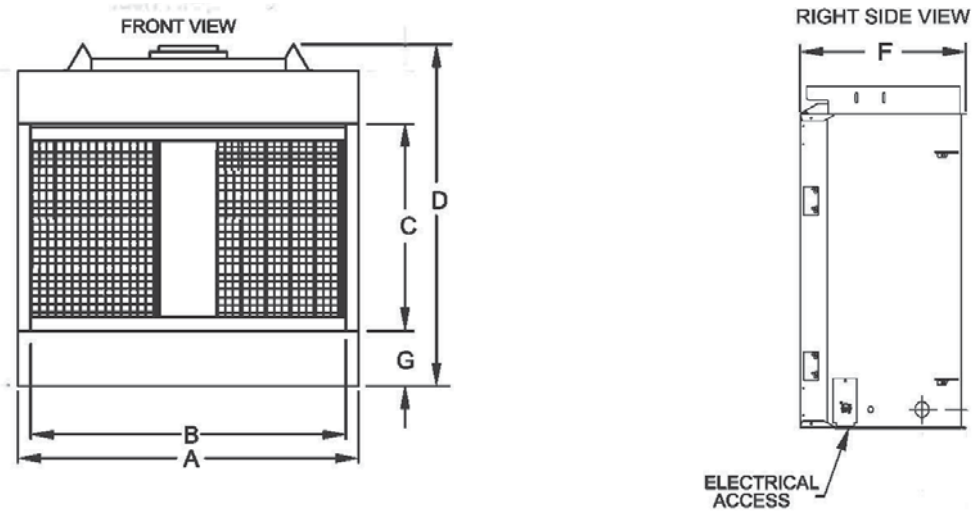

Flush Fireplaces

B-Vent Fireplace Framing Dimensions (in inches)

Model	Framing Height	Framing Width	Framing Depth
BVD 34	35 3/4	37 3/8	14 1/2
BVD 36	37 3/4	39 3/8	18
BVP 42	37 3/4	43 3/8	18