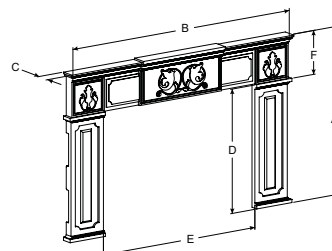

6 x 6-inch
Cast Iron Surround