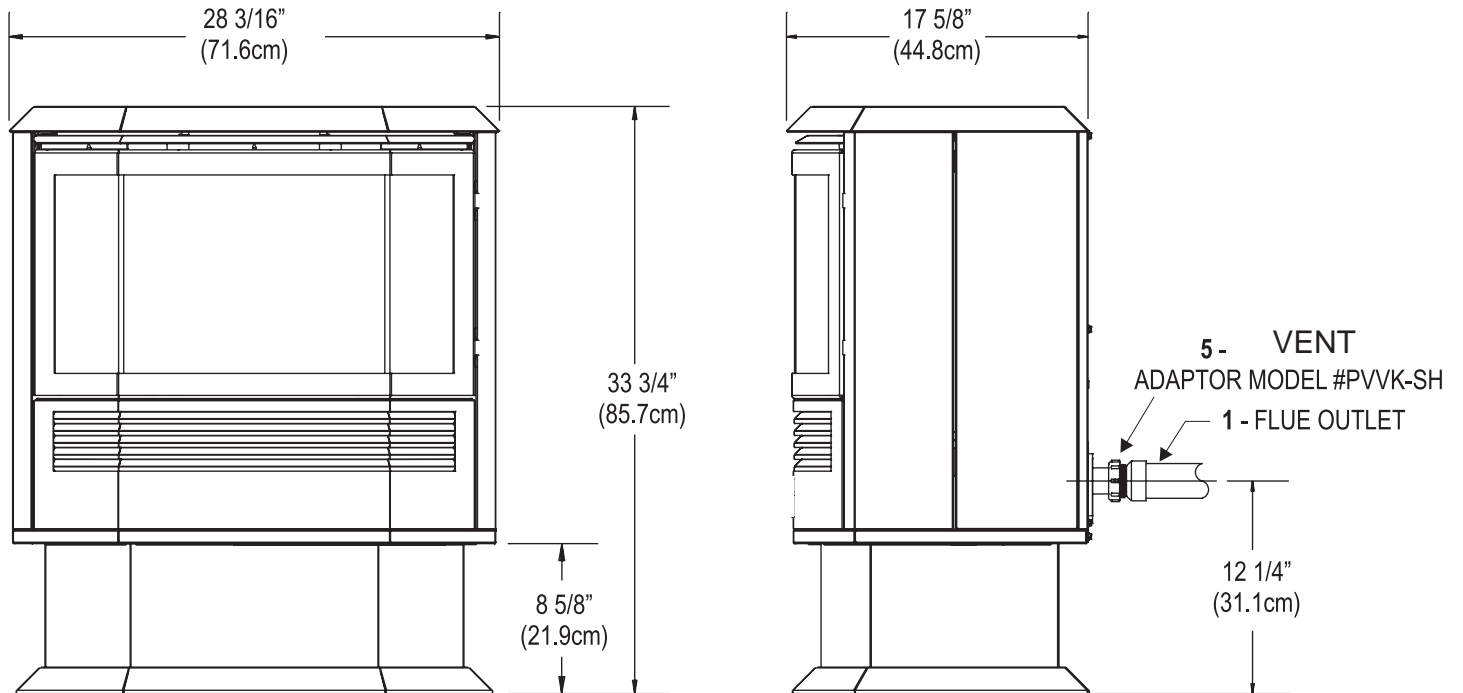

SPECIFICATIONS

Heater with Pedestal and Single Flue Adaptor	
1	Flue Outlet 1 1/2" PVC Pipe
2	Air Inlet
3	Electric Cord
4	3/8" Flare Connection (Inside)
5	Vent Adaptor Model #PVVK-SH (required)

Figure 3