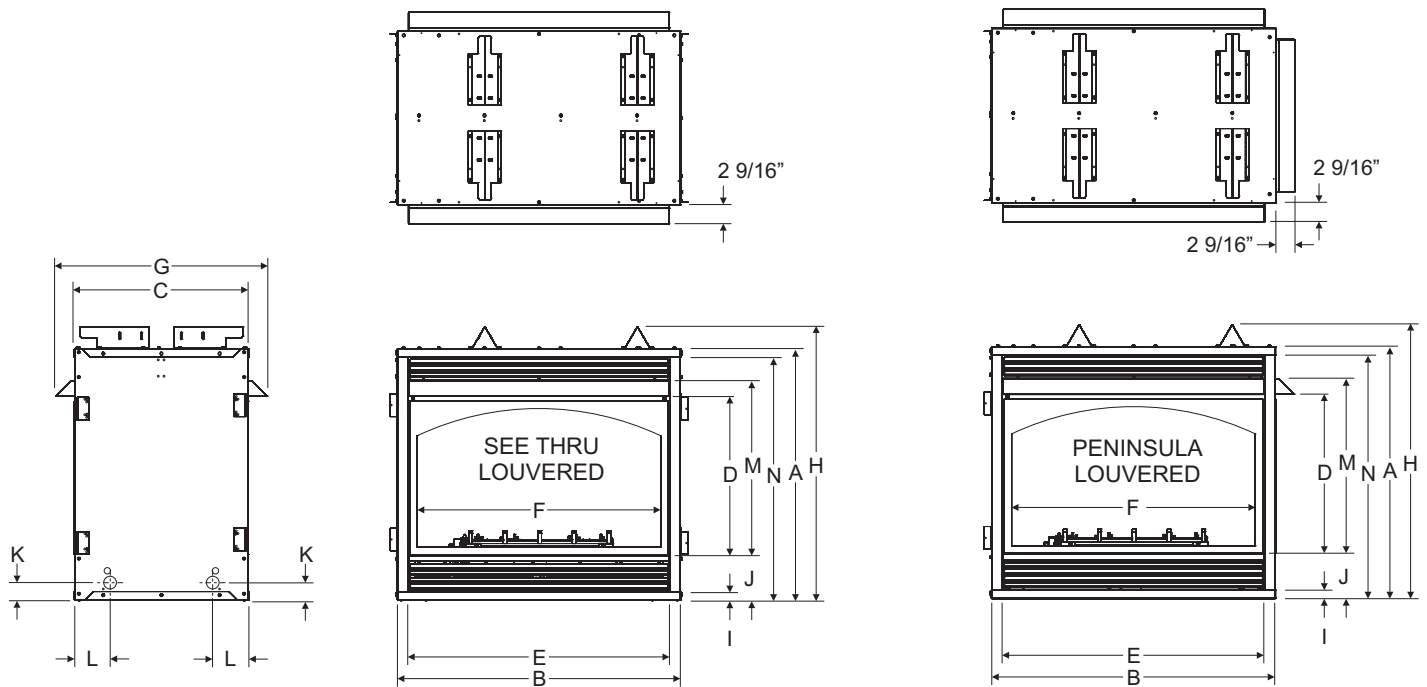

Peninsula and See-Through Fireplace Dimensions

Model	A	B	C	D	E	F	G	H	I	J	K	L	M	N	Weight (lb.)	Max Input Btu
VFP-36-PB2EF	38 1/8	39	24	25 1/2	36	35 1/4	29 1/8	41 1/8	1 1/4	6 1/8	8 1/2	6	27 5/8	36 7/8	145	-
VFP-36-PB2EL	38 1/8	39	24	25 1/2	36	35 1/4	29 1/8	41 1/8	1 1/4	6 1/8	8 1/2	6	27 5/8	36 7/8	145	-
VFP-36-SB2EF	38 1/8	39	24	25 1/2	36	34 1/4	29 1/8	41 1/8	1 1/4	6 1/8	8 1/2	6	27 5/8	36 7/8	140	-
VFP-36-SB2EL	38 1/8	39	24	25 1/2	36	34 1/4	29 1/8	41 1/8	1 1/4	6 1/8	8 1/2	6	27 5/8	36 7/8	140	-
VFP-36-PP32E	34 3/4	37 5/8	24	22	36	32 5/8	29 1/8	37 3/4	1 1/4	6 1/8	2 1/2	6	24 1/8	33 1/2	175	38,000
VFP-36-SP32E	34 3/4	37 5/8	24	22	36	29 1/4	29 1/8	37 3/4	1 1/4	6 1/8	2 1/2	6	24 1/8	33 1/2	170	38,000
DVP-36-PP32E	34 3/4	37 5/8	24	22	36	32 5/8	29 1/8	37 3/4	1 1/4	6 1/8	2 1/2	6	24 1/8	33 1/2	230	35,000
DVP-36-SP32E	34 3/4	37 5/8	24	22	36	29 1/4	29 1/8	37 3/4	1 1/4	6 1/8	2 1/2	6	24 1/8	33 1/2	240	35,000