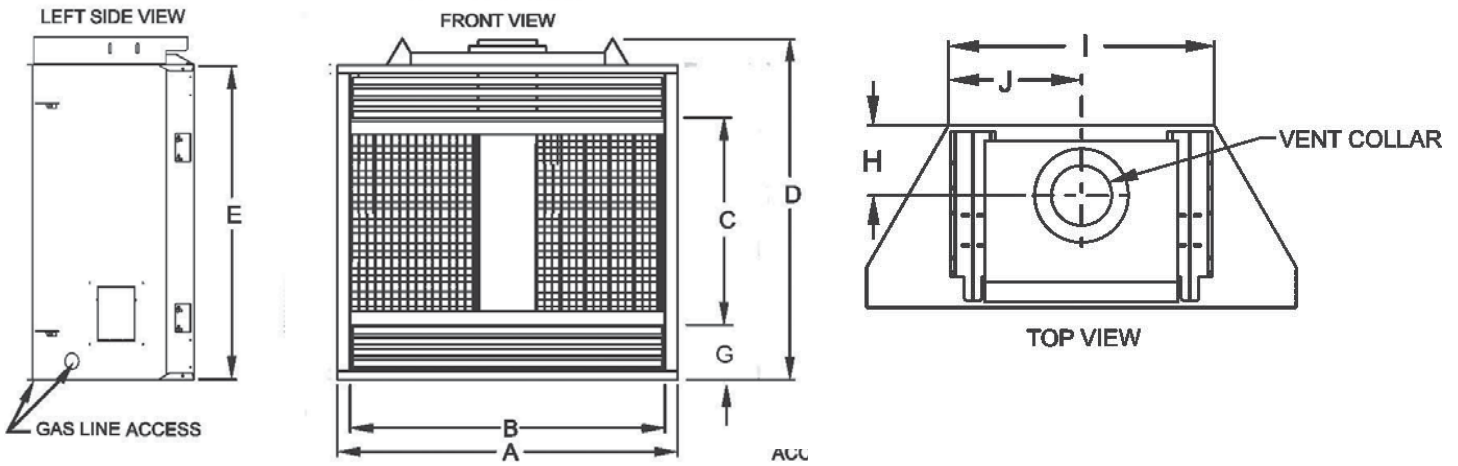

B-Vent Fireplace Dimensions

Model	A	B	C	D	E	F	G	H	I	J	Max Weight (lb.)	Input Btu	Vent Size (inches)
BVD 34	37	34	22 7/8	35 5/8	32 3/4	14 7/8	6 3/8	5 7/8	24 1/2	12 1/4	110	21,000	4
BVD 36	39	36	22 7/8	37 5/8	34 3/4	18 3/8	6 3/8	8 3/8	22 1/2	11 1/4	121	25,000	6
BVP 42	43	40	22 7/8	37 5/8	34 3/4	18 3/8	6 3/8	6 3/8	26 1/2	13 1/4	134	30,000	6

Fireplace Specification Dimensions are in inches.

Louvered Fireplaces