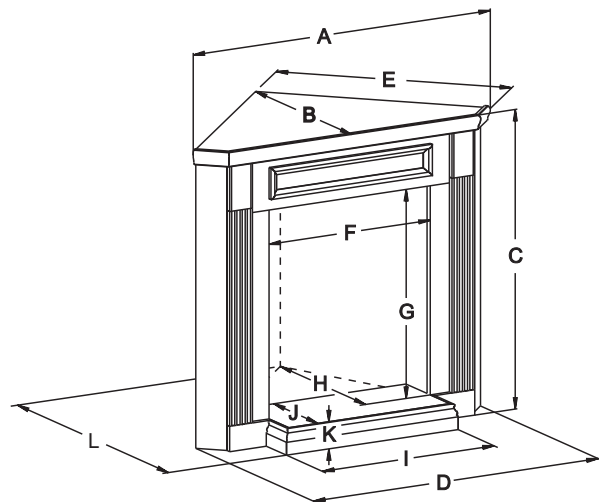

Standard Full Mantel Dimensions (in inches)

Model Number	A	B	C	D	E	F	G	H	I	J	K	L
EMBF-9S	55	27 3/4	47	47 1/2	24 3/4	33	26 1/2	24	34 3/4	23 7/8	3 1/4	

Standard Corner Mantel Dimensions (in inches)

Model Number	A	B	C	D	E	F	G	H	I	J	K	L
EMBC-9S	63 7/8	37 3/4	47	58 1/4	45 1/8	33	26 1/2	33 3/4	34 3/4	23 7/8	3 1/4	41 3/4