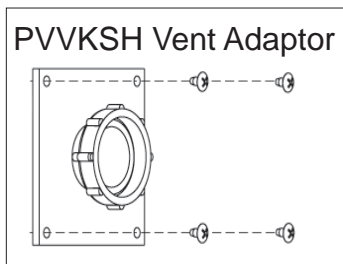

Mantis Single-Vent Accessories

Description	Wt. (lb)	Stock Number	List Price
Vent Adaptor (Threaded PVC Coupling in Mounting Plate, 1 1/2-inch)	2	PVVKSH*	$66.00
Single-Vent Flex Kit (2-inch x 42-inch Flex Vent, 2 reducers 2-inch x 1 1/2-inch)	3	PVVKCFA	$70.00
Vertical Termination Kit (2-inch x 27-inch PVC pipe with cap, includes 2-inch to 1 1/2-inch reducer)	4	PVVKSV	$96.00
Vertical Termination Cap (1 1/2-inch)	1	PVVTC	$68.00

* PVVKSH is required for all single-vent applications. Allows disassembly and reassembly of vent during service or inspection.

See pages 13 and 14 for single pipe vertical roof vents and chimney vent components.