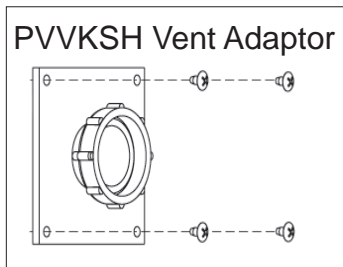

Mantis Co-Linear Direct-Vent Accessories

Description	Wt. (lb)	Stock Number	List Price
Vent Adaptor (Threaded PVC Coupling in Mounting Plate, 1 1/2-inch)	2	PVVKSH*	$66.00
Co-Linear Direct-Vent Adaptor (allows Mantis air intake to fit 1 1/2 PVC)	1	PVCA*	$47.00
Vent Kit - Colinear Flex, Adapter (1 1/5 x 42-inch)	3	PVVKCFA	$70.00
Co-Linear Transition Plate (for Vertical or Horizontal Runs)	1	PVCT	$61.00
Venting Vertical Termination Cap (1 1/2 Inch)	1	PVVTC	$68.00

* PVVKSH and PVCA are required for all Co-Linear applications. Allows disassembly and reassembly of vent during service or inspection.