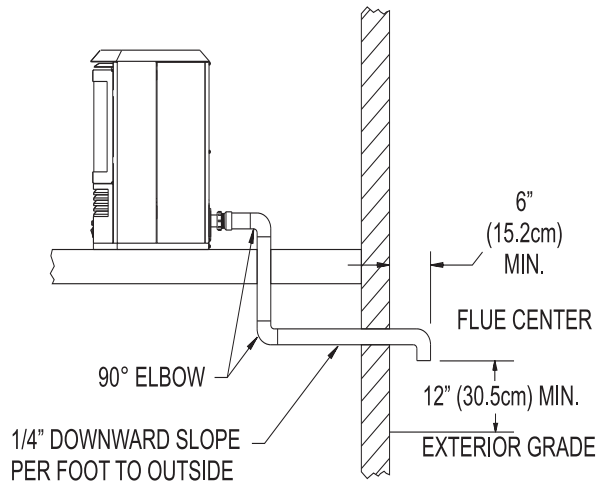

VENT EXAMPLES FOR SINGLE FLUE

Figure 16	
1	PVVK-SH Vent Adaptor
2	PVVK-SV Vertical Termination Kit
Figure 17	
1	PVVK-SH Vent Adaptor
2	PVVK-CFA Single-Vent Flex Kit
3	PVVK-SV Vertical Termination Kit
4	PVE-1 Surround Kit, 6-inch
5	PV2H Top Cover Kit, Slim (5-inches)
Figure 18	
1	PVVK-SH Vent Adaptor
2	PVSH Rear Shroud Kit, 6-inch

Figure 19

Minimum Exterior Grade Dimension - Single Flue, Horizontal Venting Below Floor