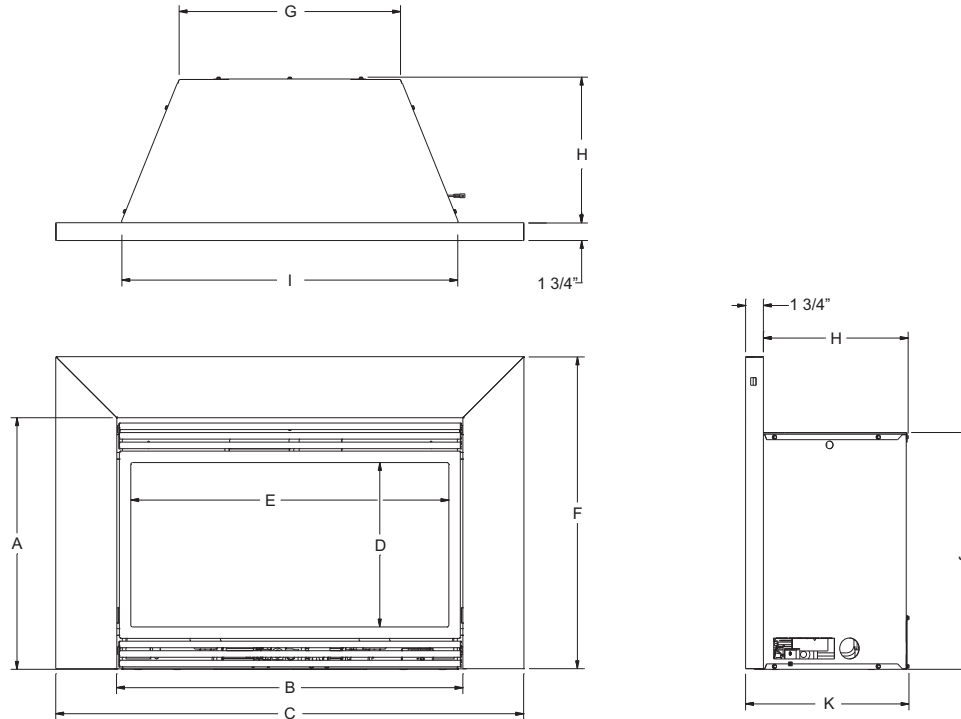

Vent-Free Fireplace/Fireplace Insert Dimensions

Model	A	B	C	D	E	F	G	H	I	J	K
VFP20IN/ VFL-20IN72/ VF-20IN3210/ VF-20IN32	19 3/4	28	40	11 3/8	25 1/2	25 5/8	16	12 3/4	26 3/8	18 5/16	14 1/2
VFP28IN	22 1/2	30 1/2	43	14 1/2	28 1/2	28 3/4	18	14 1/4	30	21 3/8	16 7/8