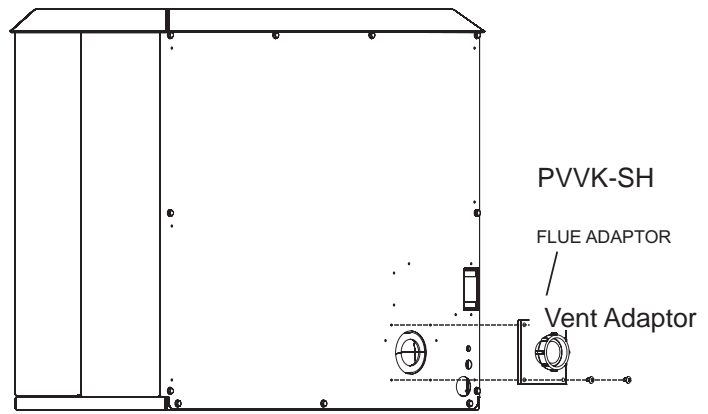

PVVK-SH VENT ADAPTOR KIT

INSTALL FOAM GASKET

Attach flue adaptor to back of heater with four (4) screws.

PVCA CO-LINEAR DIRECT VENT ADAPTOR

Co-Linear adaptor to be used in conjunction with vent adaptor kit PVVK-SH. The two attachments are used for Co-Linear direct vent installation.

1 1/2-inch PVCA Adapter