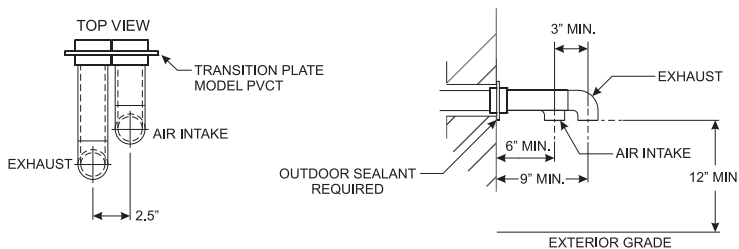

Figure 23
Enhanced top view of Figure 22

Figure 22	
1	PVVK-SH Vent Adaptor
2	PVCA Horizontal Co-Linear Direct-Vent Adaptor
3	PVCT Co-Linear Transition Plate
4	PVSH Rear Shroud Kit, 6-inch