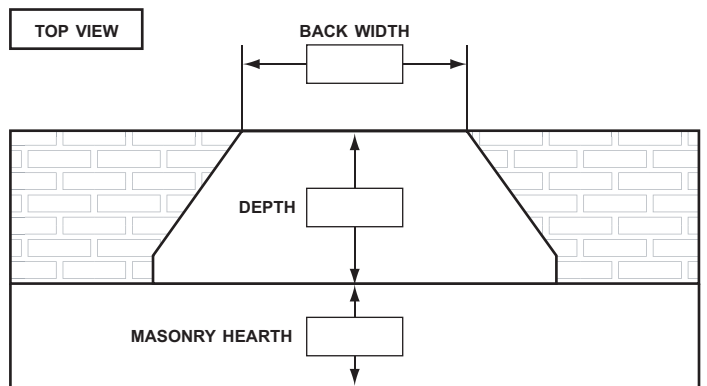

Is there an ash pit? Yes ☐ No ☐

_____

_____

_____

Empire Comfort Systems Inc.
918 Freeburg Avenue
Belleville, IL 62220-2623
info@empirecomfort.com
www.empirecomfort.com