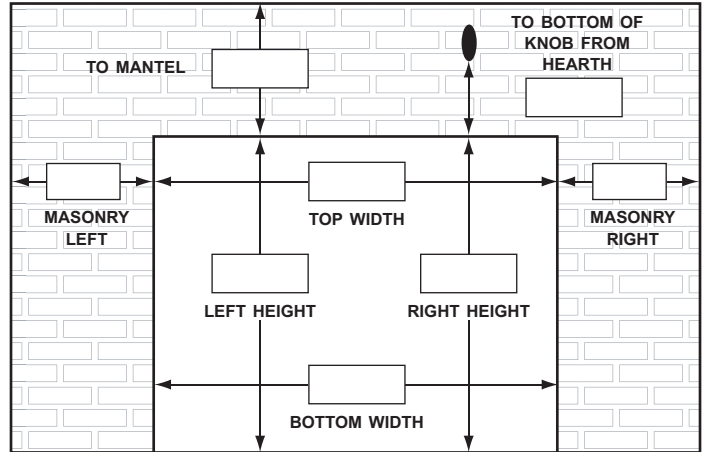

Is there an ash pit? Yes ☐ No ☐

_____

_____

_____

Empire Comfort Systems Inc.
918 Freeburg Avenue
Belleville, IL 62220-2623
info@empirecomfort.com
www.empirecomfort.com