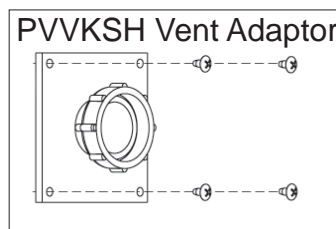

Package Includes: