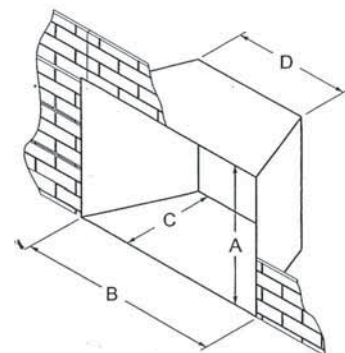

*Note: If the fireplace lintel is wider than 8" (203 mm), the height of the fireplace opening must be increased a few inches to allow for a gradual offset in the exhaust and/or intake vent pipes.