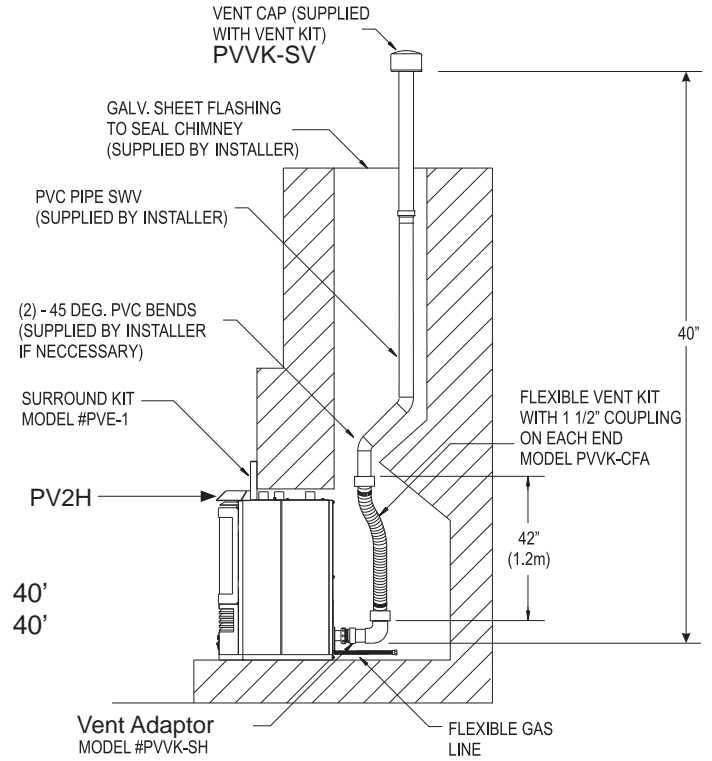

VENT EXAMPLES FOR SINGLE FLUE

Figure 16

1	PVVK-SH Vent Adaptor
2	PVVK-SV Vertical Termination Kit

Figure 17

1	PVVK-SH Vent Adaptor
2	PVVK-CFA Single-Vent Flex Kit
3	PVVK-SV Vertical Termination Kit
4	PVE-1 Surround Kit, 6-inch
5	PV2H Top Cover Kit, Slim (5-inches)

Figure 18

1	PVVK-SH Vent Adaptor
2	PVSH Rear Shroud Kit, 6-inch

Figure 17
Venting for Existing Fireplace Installation