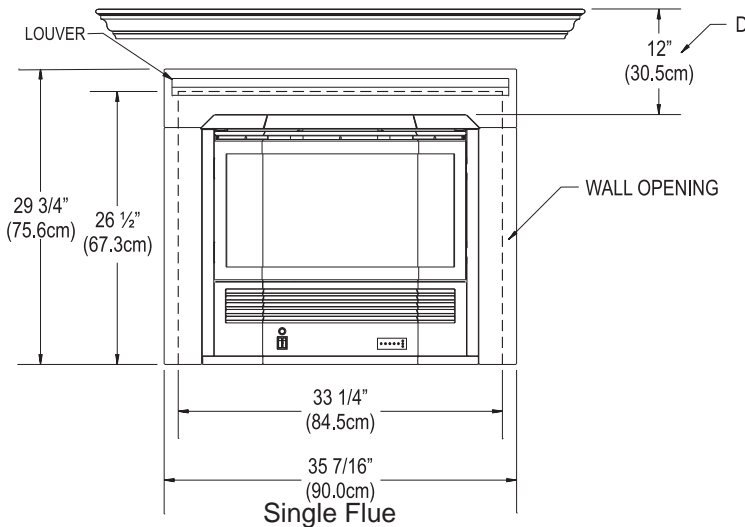

Fireplace Insert

Requires surround for combustion air.
Do not cover surround louver.