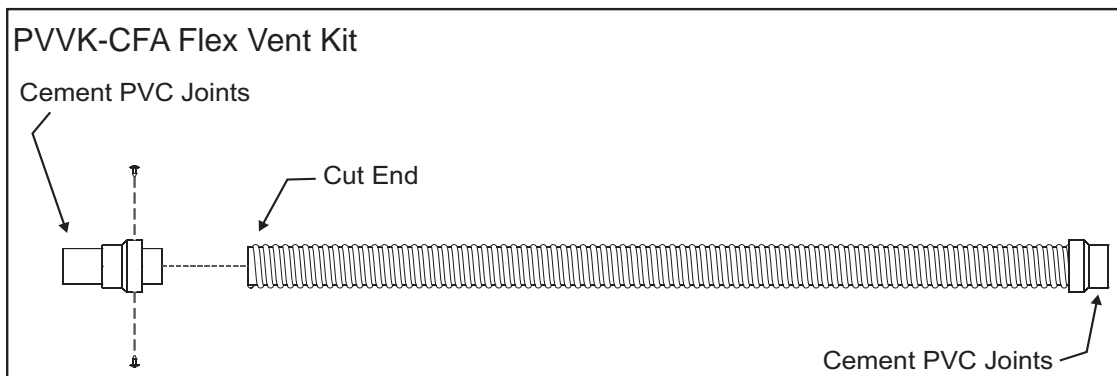

Mantis Co-Linear Direct-Vent Accessories

Description	Wt. (lb)	Stock Number	List Price
Vent Adaptor (Threaded PVC Coupling in Mounting Plate, 1 1/2-inch)	2	PVVKSH*	$66.00
Co-Linear Direct-Vent Adaptor (allows Mantis air intake to fit 1 1/2 PVC)	1	PVCA*	$47.00
Vent Kit - Colinear Flex, Adapter (1 1/5 x 42-inch)	3	PVVKCFA	$70.00
Co-Linear Transition Plate (for Vertical or Horizontal Runs)	1	PVCT	$61.00
Venting Vertical Termination Cap (1 1/2 Inch)	1	PVVTC	$68.00

* PVVKSH and PVCA are required for all Co-Linear applications. Allows disassembly and reassembly of vent during service or inspection.