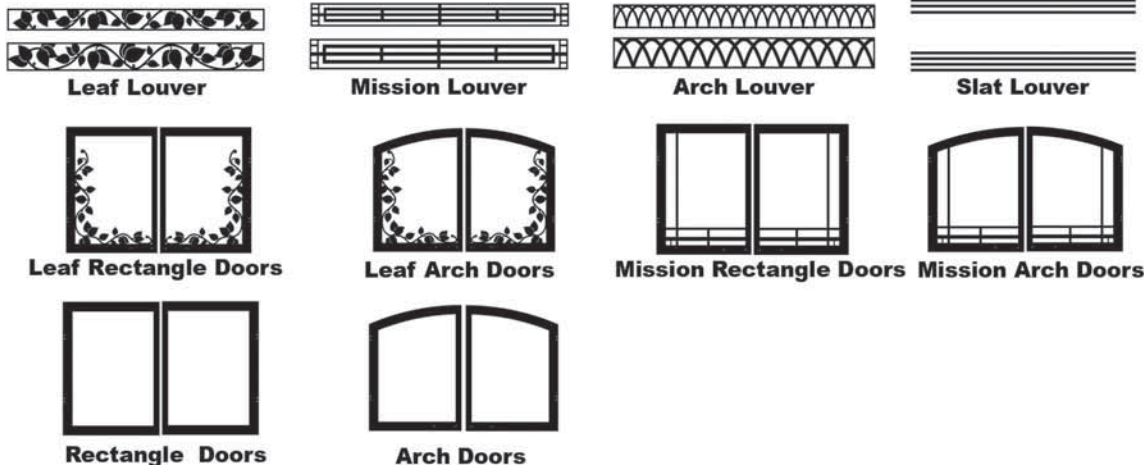

Decorative Louvers, Doors and Frames for BVP-42-FP

Allow 3 to 5 weeks for decorative accessories

Decorative Louvers

Finish	Wt.	Leaf Louver	Mission Louver	Arch Louver	Slat Louver
Black	6	DVG-3-LBL 248.00	DVG-3-MBL 238.00	DVG-3-ABL 247.00	Included Included
Brass	6	DVG-3-LBR 456.00	DVG-3-MBR 215.00	DVG-3-ABR 444.00	DVL-3-BR 78.00
Pewter	6	DVG-3-LHP 250.00	DVG-3-MHP 239.00	DVG-3-AHP 233.00	DVL-3-HP 60.00
SS	6	DVG-3-LSS 410.00	DVG-3-MSS 408.00	DVG-3-ASS 416.00	DVL-3-SS 134.00