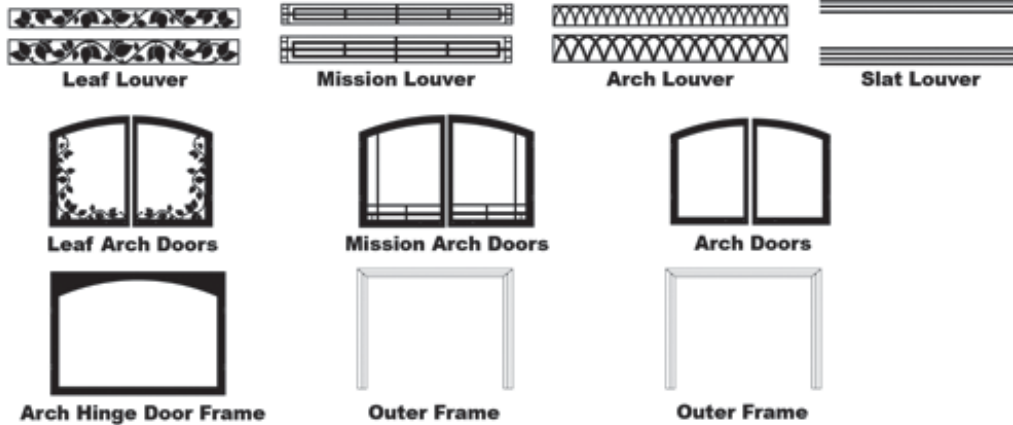

Decorative Louvers, Doors and Frames for DVP-36-PP and DVP-36-SP

Allow 3 to 5 weeks for decorative accessories

Decorative Doors (Rectangle Doors require Rectangle Hinge Frames; Arch Doors require Arch Hinge Frame)

Finish	Wt.	Leaf Rectangle Door	Leaf Arch Door	Mission Rectangle Door	Mission Arch Door
Black	18	DVD-36-LBL 491.00	DVR-36-LBL 518.00	DVD-36-MBL 541.00	DVR-36-MBL 503.00
Brass	18	DVD-36-LBR 1,053.00	DVR-36-LBR 954.00	DVD-36-MBR 1,053.00	DVR-36-MBR 1,055.00
Pewter	18	DVD-36-LHP 493.00	DVR-36-LHP 503.00	DVD-36-MHP 497.00	DVR-36-MHP 505.00
SS	18	DVD-36-LSS 1,074.00	DVR-36-LSS 1,011.00	DVD-36-MSS 1,053.00	DVR-36-MSS 1,020.00

Finish	Wt.	Rectangle Door	Arch Door	Window Trim
Black	15	DVD-36-CBL 460.00	DVR-36-CBL 475.00	N/A . . . . . N/A
Brass	15	DVD-36-CBR 1,022.00	DVR-36-CBR 1,013.00	DVT-36-BR 35.00
Pewter	15	DVD-36-CHP 462.00	DVR-36-CHP 482.00	DVT-36-HP 34.00
SS	15	DVD-36-CSS 943.00	DVR-36-CSS 932.00	DVT-36-SS 50.00

Arch Frame

• No Hinge Frame, Doors, Outer Frames or Bottom Trim available for end

Finish	Arch Frame Fits End of Peninsula Fireplace Only (4 lb.)	Rectangle Frame Fits End of Peninsula Fireplace Only (6 lb.)
Black	DVY-22-BL 138.00	N/A . . . . . N/A
Brass	DVY-22-BR 755.00	DVW-22-BR 755.00
Pewter	DVY-22-HP 142.00	DVW-22-HP 142.00
SS	DVY-22-SS 413.00	DVW-22-SS 413.00