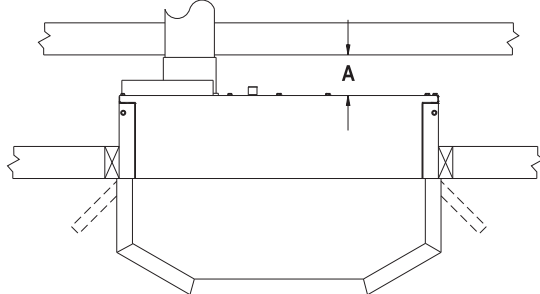

Figure 9

Direct Vent Installation Shown
Single Flue requires surround for combustion air.

Figure 10