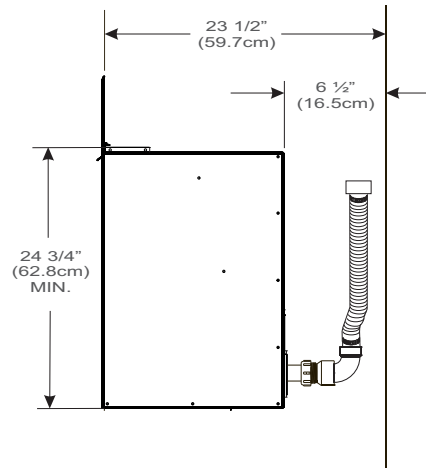

Insert Package for Installation in an Existing Fireplace

Pallet Quantity: 4 (same part # and same gas)

Requires 38-inch Fireplace Insert
Surround Kit (FIK-28)
For Co-Linear Direct-Vent or
Single-Vent Installation

13,000 to 28,000 Btu Input

Package Includes:

- 24-V Thermostat
- PVCA Co-Linear Adaptor
- PVVKSH Vent Adaptor
- PVCT Co-Linear Vent Plate
- PVVTC Termination Cap
- PVVKCFA Single-Vent Flex Kit (x2)
- 1 Elbow Kit (2 PVC street elbows 1.5-inch and 2 PVC pipe 1.5-inch x 2.5-inch long)

See Page 14-16 for other Venting Options.

See Page 17 for Control Options.

* See Framing Dimensions, Page 6