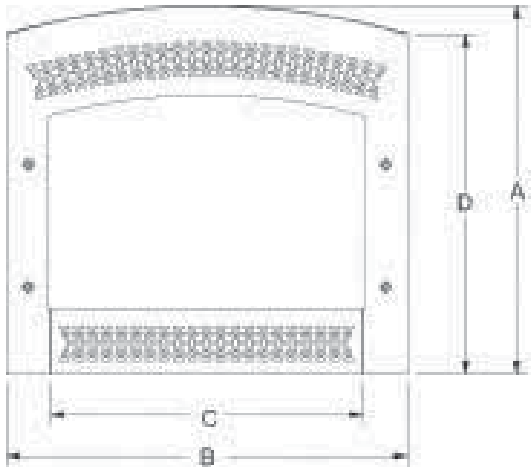

Studio Decorative Clean Face Front Dimensions

	36" Braided Arch	42" Braided Arch	36" Tiffany Arch	42" Tiffany Arch	36" Arts & Crafts	42" Arts & Crafts
A	37 25/32	37 25/32	37 25/32	37 25/32	35 31/32	35 31/32
B	41 3/16	45 3/16	41 3/16	45 3/16	41 3/16	45 3/16
C	32 5/32	36 5/32	32 5/32	36 5/32	32 5/32	36 5/32
D	34 25/32	34 25/32	34 25/32	34 25/32	N/A	N/A

Braided Decorative Front