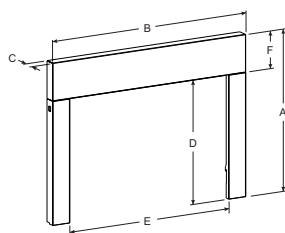

6 x 3-inch
Metal Surround