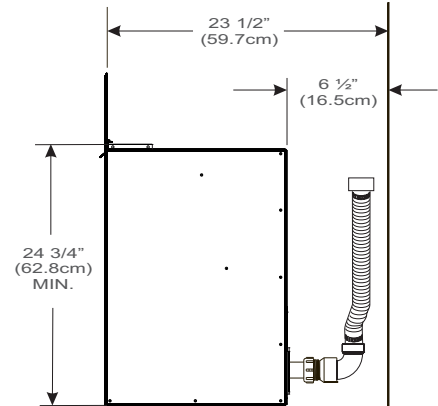

Fireplace Package for Zero-Clearance Fireplace

Pallet Quantity: 4 (same part # and same gas)

Requires Fireplace Surround Kit (FFK28)

May be installed in a wall or in a cabinet mantel

For Co-Linear Direct-Vent or Single-Vent Installation

13,000 to 28,000 Btu Input

Package Includes:

- 24-V Thermostat
- PVCA Co-Linear Adaptor
- PVVKSH Vent Adaptor
- PVCT Co-Linear Vent Plate

See Page 14-16 for other Venting Options

See Page 17 for Control Options

* See Framing Dimensions, Page 6