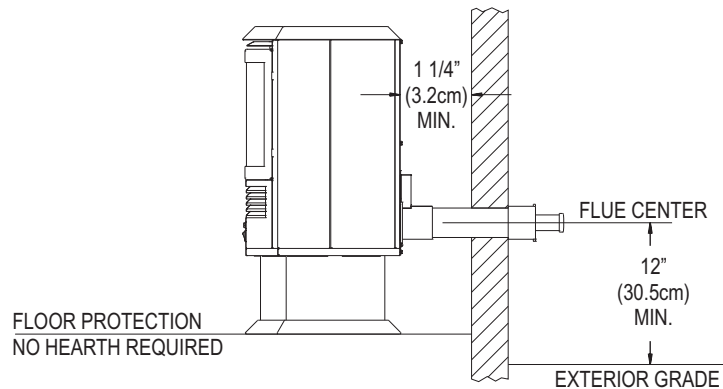

Figure 33
Minimum Exterior Grade Dimension - Unit With Pedestal

Figure 34	
1	PVVK-24H Horizontal DV Kit or PVVK-48H Horizontal DV Kit
2	PV2H Top Cover Kit, Slim (5 inches)
3	PVE-1 Surround Kit, 6-inch