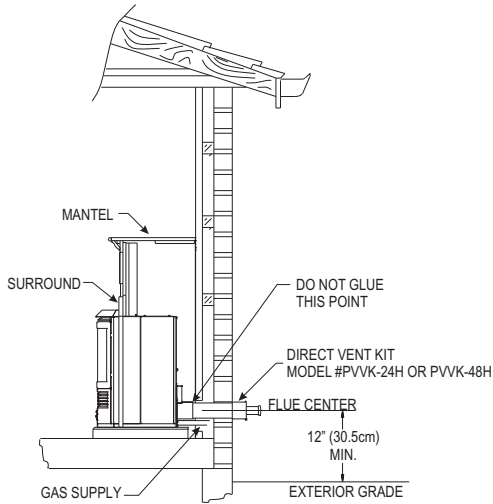

CO-AXIAL DIRECT-VENT INSTALLATION INSTRUCTIONS

PVVK-24H and PVVK-48H Vent Kit available from Empire Comfort Systems, Inc.

Note: Do not glue intake or exhaust pipes to Direct Vent Adaptor for serviceability.