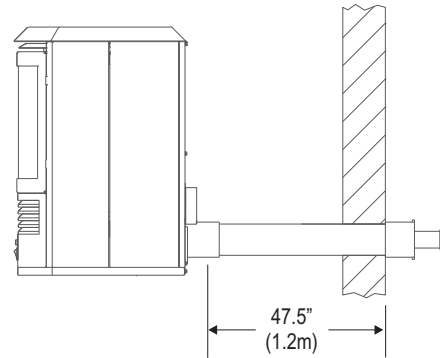

Figure 31

Maximum Horizontal Venting - 47 1/2" (1.2m)
Minimum Horizontal Venting - 4 1/2" (11.4cm)

Figure 28	
1	PVVK-24H Horizontal DV Kit
2	PVE-1 Surround Kit, 6-inch
3	PV2H Top Cover Kit, Slim (5 inches)
4	EMBF-9S Standard Cabinet Mantel
Figure 29 and 31	
1	PVVK-24H Horizontal DV Kit or PVVK-48H Horizontal DV Kit