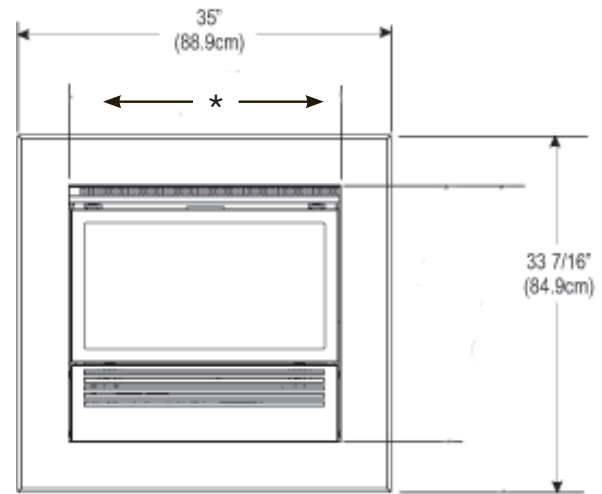

* See Framing Dimensions, Page 6

Description - Please Specify Gas Type	Wt. (lb)	Stock Number	List Price
Mantis Fireplace Package	144	FW28-BM	\$4,099.00
Mantis Fireplace In-Wall Surround Kits (One-piece-38 x 38-inches)		Stock Number	List Price
Matte Black		FWK-28-BL	\$189.00
Copper Metallic		FWK-28-CM	\$189.00
Hammered Pewter		FWK-28-HP	\$189.00
Stainless Steel		FWK-28-SS	\$249.00
Louverless Surround, Black		FGK28BL	\$189.00
Louverless Surround, Stainless Steel		FGK28SS	\$249.00