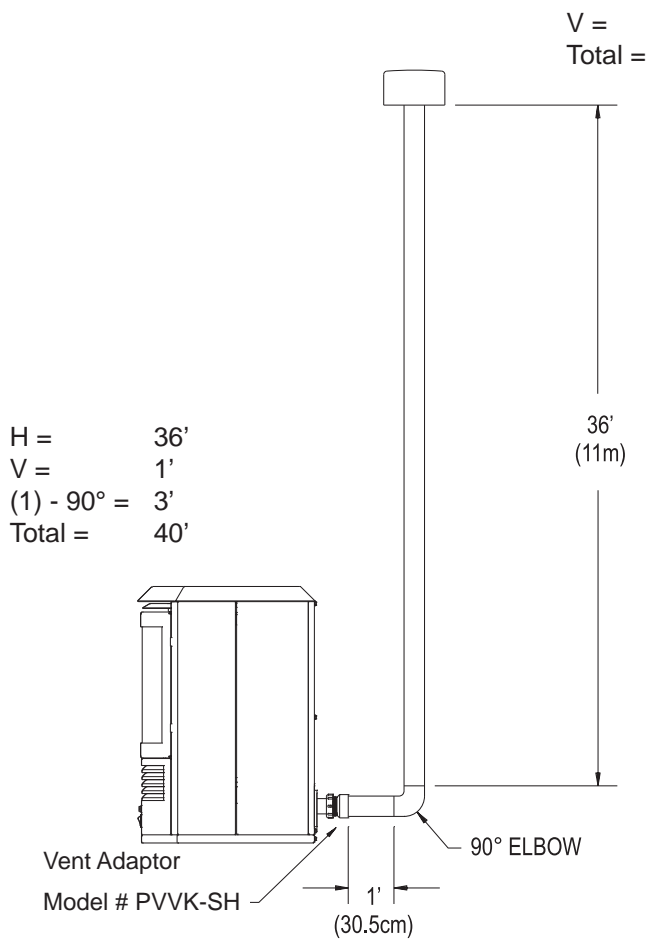

Figure 16
Single Flue - Vertical Vent Run