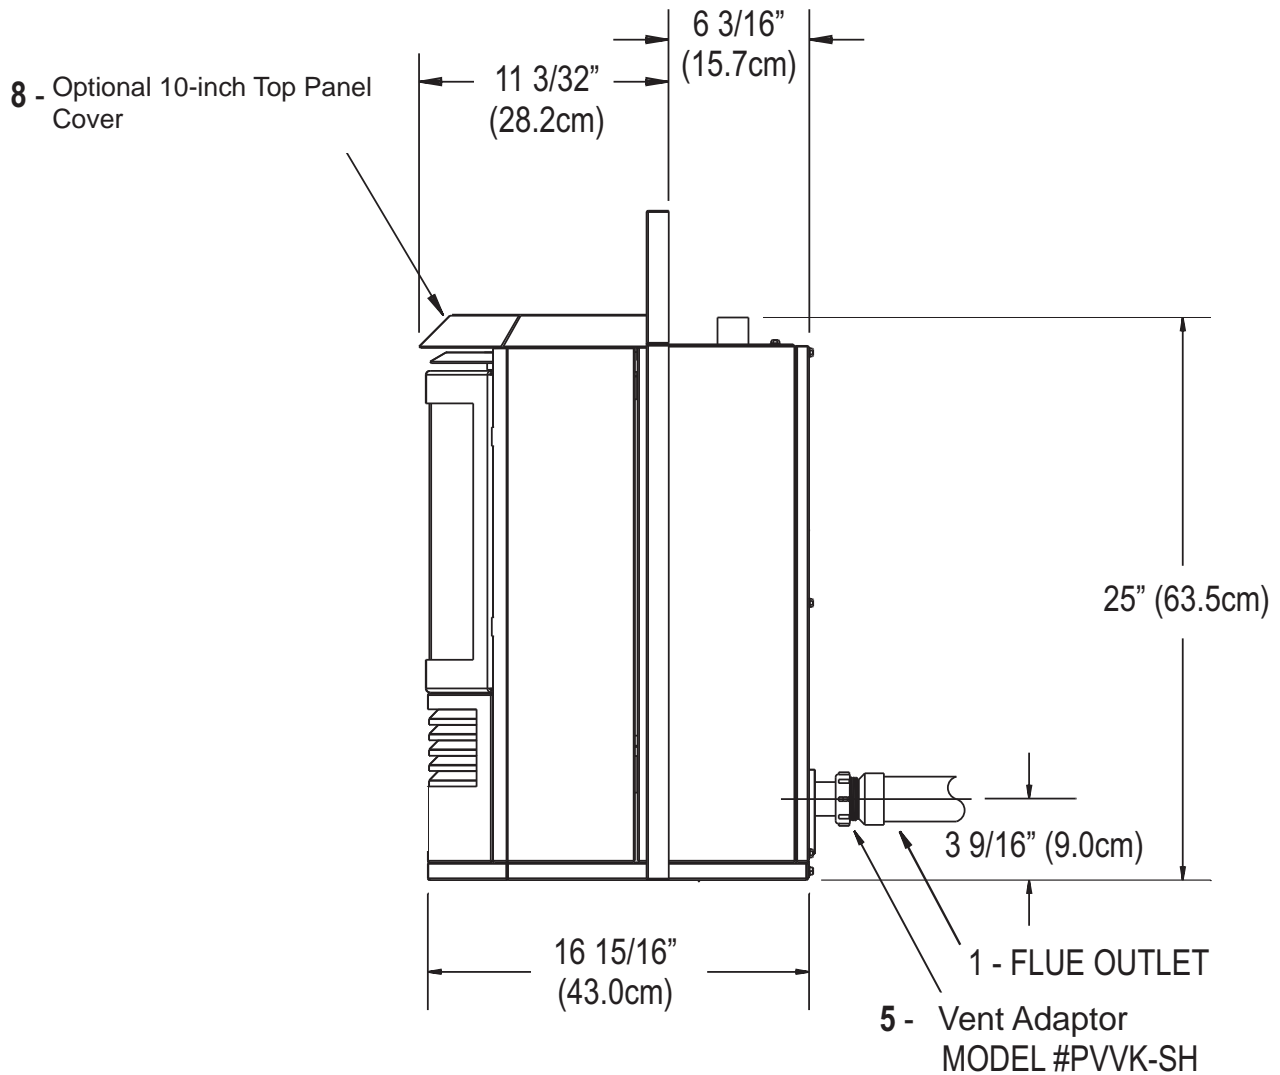

Caution: Do not block louver in surround.

Note: Verify fireplace opening dimensions using Figure 9, Page 15.

Figure 6

CLEARANCE TO COMBUSTIBLES

Freestanding Models

Figure 7

Figure 8

Freestanding Units		
A	Rear Wall to Heater	0" (2" Single Flue and 1 1/4" Direct Vent for serviceability)
B	Side Wall to Heater	0" (4" recommended for serviceability)
C	Corner Installation	0"
D	Mantel Clearance	See Figure 11