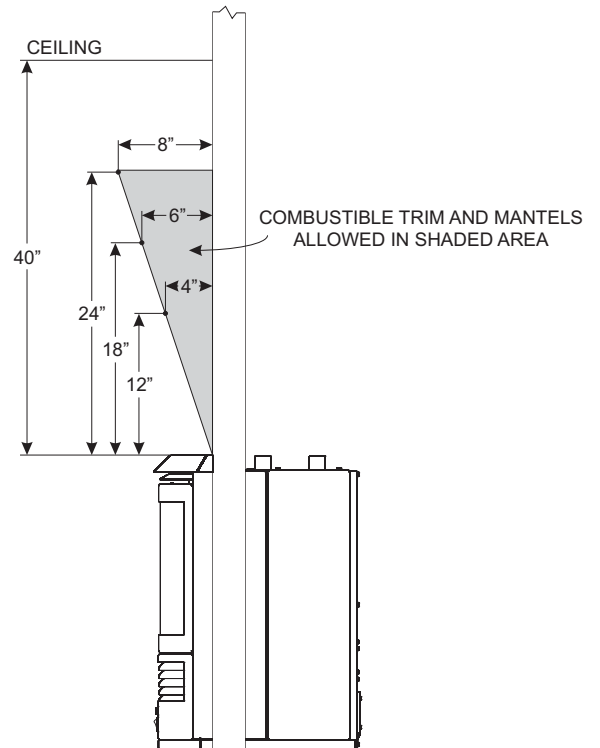

Mantel and Ceiling Clearances
Figure 11

Note: The Mantis Power-Vent High-Efficiency Fireplace has been tested and approved for zero clearance to combustible materials. Empire Comfort Systems, Inc. recommends that clearances as listed above should be maintained to allow for removal of the product for servicing.