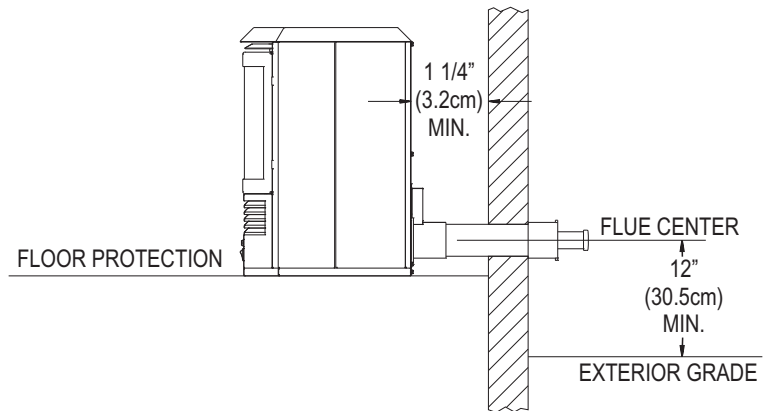

CO-AXIAL DIRECT-VENT INSTALLATION INSTRUCTIONS

Installation on Rugs and Tile

If this appliance is to be installed directly on carpeting, tile, or other combustible material, other than wood flooring, the appliance shall be installed on a metal or wood panel extending the full width and depth of the appliance.

The base referred to above does not mean the fire-proof base as used on wood stoves. The protection is primarily for rugs that may be extremely thick and light-color tile that can discolor.

Figure 32	
1	PVVK-24H Horizontal DV Kit or PVVK-48H Horizontal DV Kit

Figure 32
Minimum Exterior Grade Dimension - Unit Without Pedestal

Figure 33	
1	PVVK-24H Horizontal DV Kit or PVVK-48H Horizontal DV Kit
2	PVVK Pedestal Kit