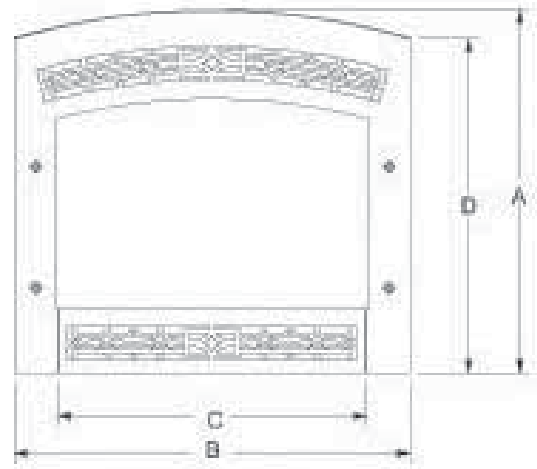

Braided Decorative Front

Tiffany Decorative Front

Arts and Crafts Decorative Front

Direct-Vent Fireplace Insert Dimensions

Model	A	B	C	D	E	F	G	H	I	J	K	L	M	N
DV25IN	19 3/4	28	14 1/2	11 1/8	25 1/4	12 3/4	17	18 5/16	27	6 3/4	9	20	25 5/8	40
DV33IN	22 3/4	31	16	14 1/8	28 1/4	14 1/4	18 3/4	21 5/16	30	8 1/4	10 1/2	21 1/2	28 5/8	43
DV35IN	24 3/4	34	16	16 1/8	31 1/4	14 1/4	21 3/4	23 5/16	33	8 1/4	10 1/2	23	30 5/8	46