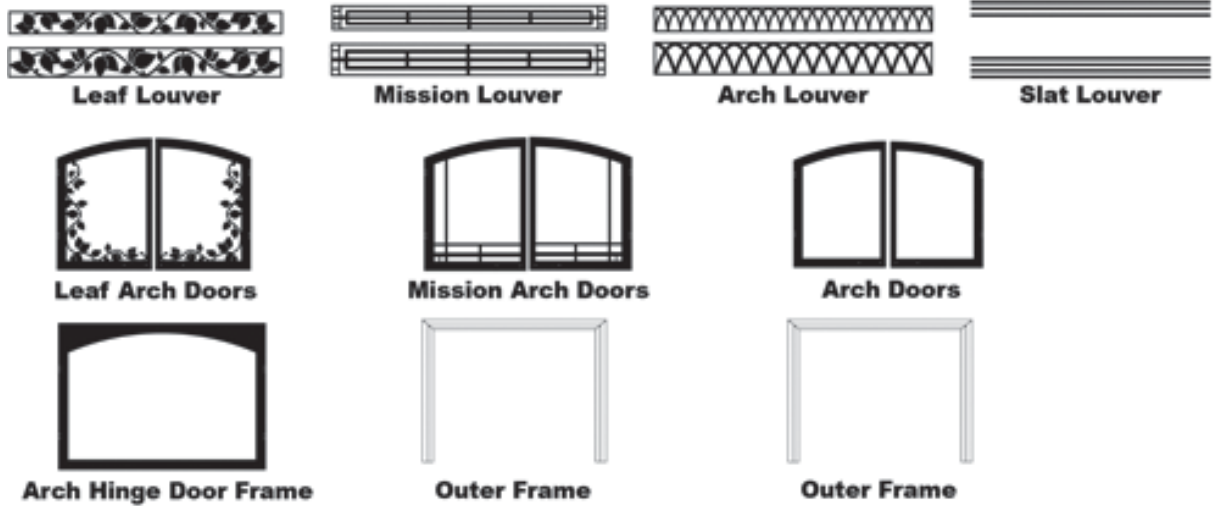

Decorative Louvers, Doors and Frames for VFP-42-FB

Allow 3 to 5 weeks for decorative accessories

Decorative Louvers

Finish	Wt.	Leaf Louver	Mission Louver	Arch Louver	Slat Louver
Black	6	DVG-3-LBL 248.00	DVG-3-MBL 238.00	DVG-3-ABL 247.00	Included . . . . . Included
Brass	6	DVG-3-LBR 456.00	DVG-3-MBR 215.00	DVG-3-ABR 444.00	DVL-3-BR 78.00
Pewter	6	DVG-3-LHP 250.00	DVG-3-MHP 239.00	DVG-3-AHP 233.00	DVL-3-HP 60.00
SS	6	DVG-3-LSS 410.00	DVG-3-MSS 408.00	DVG-3-ASS 416.00	DVL-3-SS 134.00

Decorative Doors (Arch Doors Require Arch Hinge Door Frame)

Finish	Wt.	Leaf Arch Door	Mission Arch Door	Arch Door
Black	22	VBR-42-TLBL 544.00	VBR-42-TMBL 517.00	VBR-42-TCBL 479.00
Brass	22	VBR-42-TLBR 1,042.00	VBR-42-TMBR 1,004.00	VBR-42-TCBR 979.00
Pewter	22	VBR-42-TLHP 548.00	VBR-42-TMHP 518.00	VBR-42-TCHP 482.00
SS	22	VBR-42-TLSS 1,083.00	VBR-42-TMSS 1,068.00	VBR-42-TCSS 1,054.00

Frames

Finish	Arch Hinge Door Frame (10 lb.)	Outer Frame (3 piece) For Louvered Boxes (6 lb.)	Outer Frame Extruded Aluminum For Flush or Louvered Boxes (6 lb.)	Bottom Trim (1 lb.)
Black	VBY-42-TBL 203.00	VBF-42-TBL 69.00	VBE-42-TBL 149.00	N/A . . . . . N/A
Brass	VBY-42-TBR 734.00	VBF-42-TBR 77.00	VBE-42-TBR 179.00	FBS-3-BR 28.00
Pewter	VBY-42-THP 207.00	VBF-42-THP 65.00	VBE-42-THP 150.00	FBS-3-HP 30.00
SS	VBY-42-TSS 558.00	VBF-42-TSS 108.00	VBE-42-TSS 173.00	FBS-3-SS 38.00