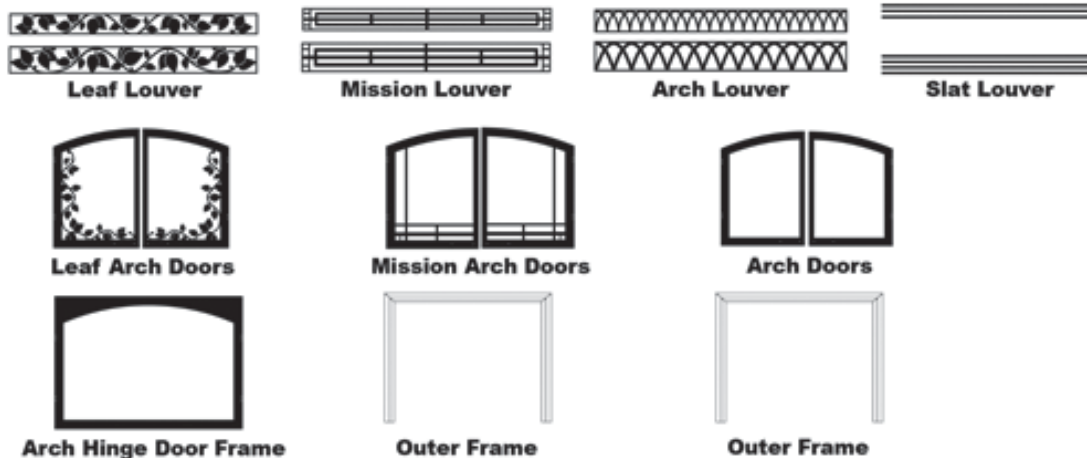

Decorative Louvers, Doors and Frames for DVP-36-PP and DVP-36-SP

Allow 3 to 5 weeks for decorative accessories

Frames

Finish	Wt.	Rectangle Hinge Frame	Arch Hinge Frame	Window Trim
Black	8	DVW-36-BL 196.00	DVY-36-BL 204.00	N/A N/A
Brass	8	DVW-36-BR 710.00	DVY-36-BR 869.00	DVT-36-BR 35.00
Pewter	8	DVW-36-HP 197.00	DVY-36-HP 210.00	DVT-36-HP 34.00
SS	8	DVW-36-SS 540.00	DVY-36-SS 535.00	DVT-36-SS 50.00
		Frame, No Hinges, Arch, Matte Black (4 lb.)	DVZ-36-BL 196.00	