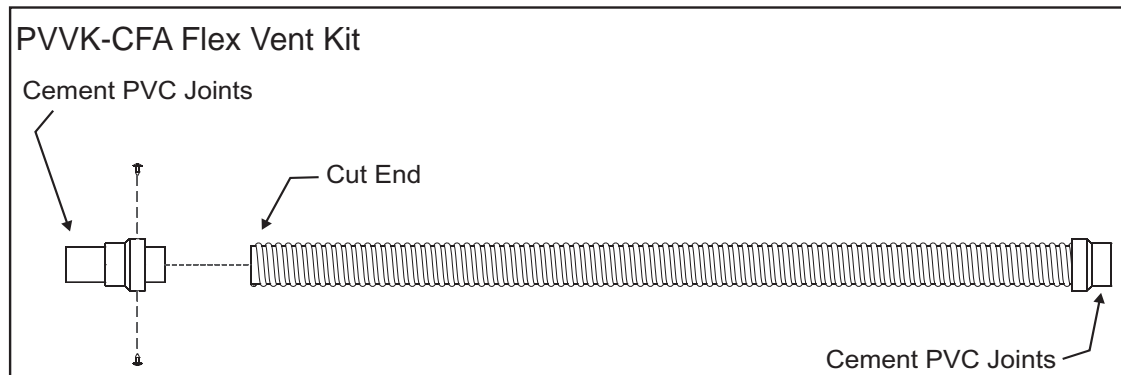

Mantis Single-Vent Accessories

Description	Wt. (lb)	Stock Number	List Price
Vent Adaptor (Threaded PVC Coupling in Mounting Plate, 1 1/2-inch)	2	PVVKSH*	$66.00
Single-Vent Flex Kit (2-inch x 42-inch Flex Vent, 2 reducers 2-inch x 1 1/2-inch)	3	PVVKCFA	$70.00
Vertical Termination Kit (2-inch x 27-inch PVC pipe with cap, includes 2-inch to 1 1/2-inch reducer)	4	PVVKSV	$96.00
Vertical Termination Cap (1 1/2-inch)	1	PVVTC	$68.00

* PVVKSH is required for all single-vent applications. Allows disassembly and reassembly of vent during service or inspection.

See pages 13 and 14 for single pipe vertical roof vents and chimney vent components.