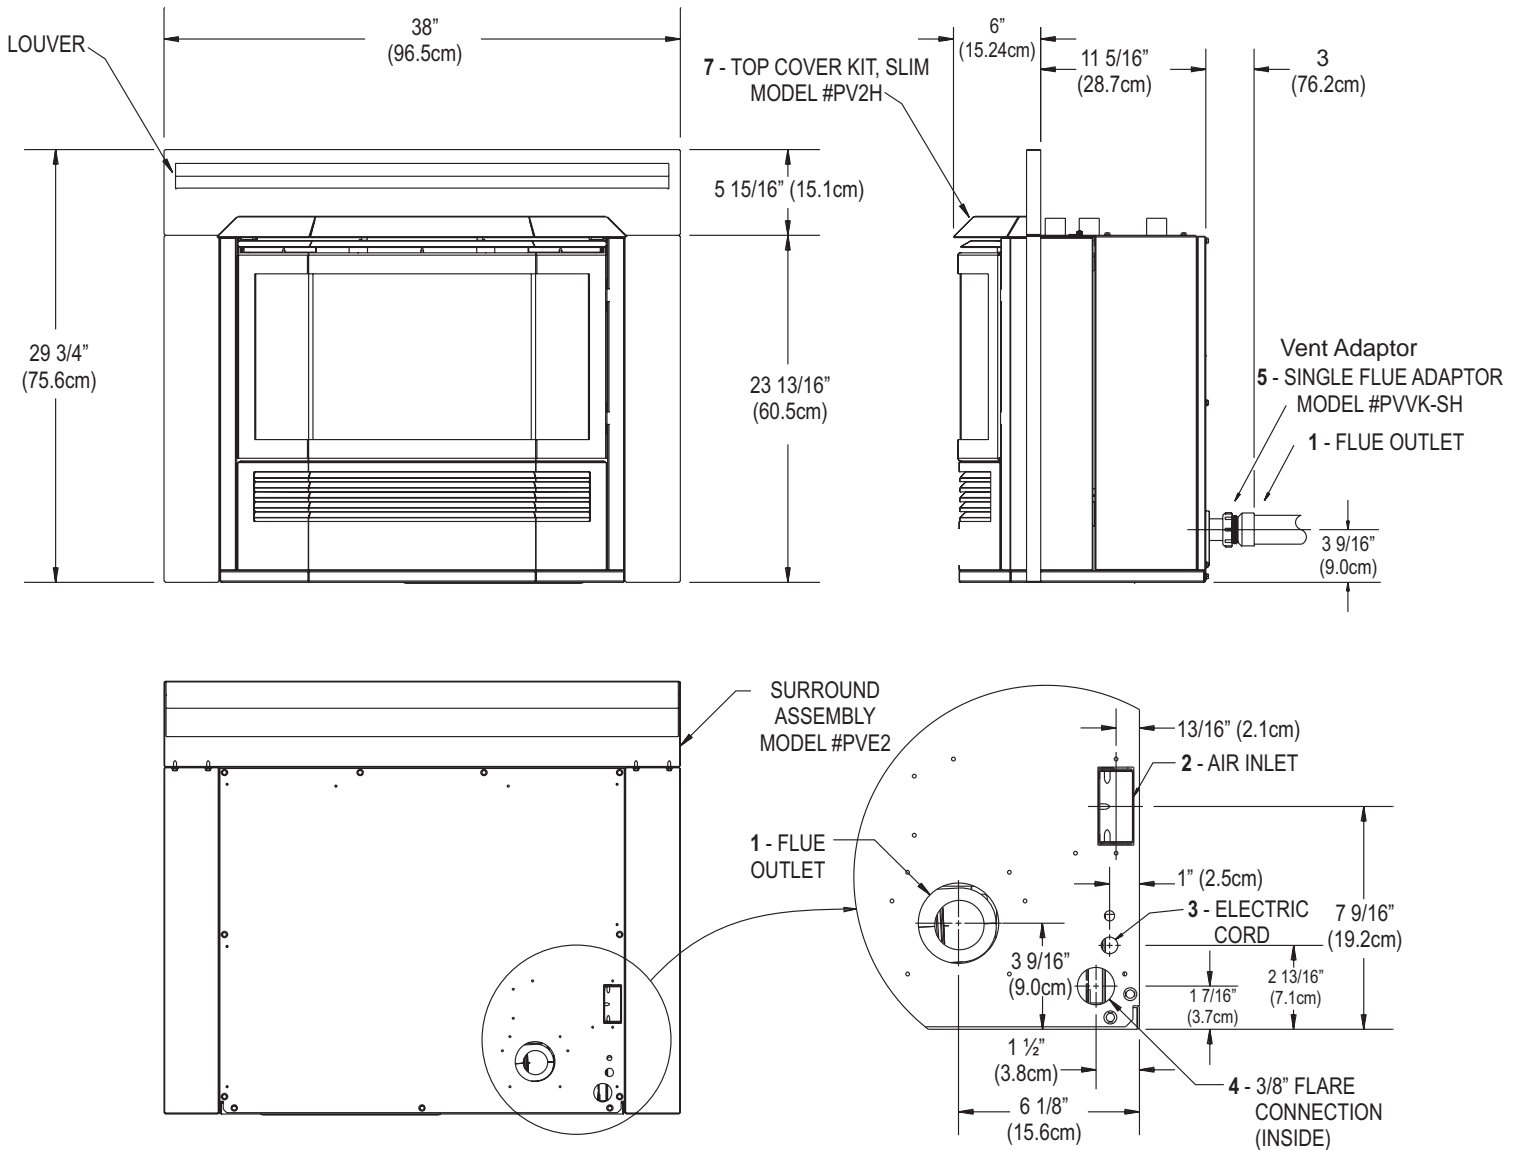

Caution: Do not block louver in surround.

Note: Verify fireplace opening dimensions using Figure 9, Page 15.

Figure 5

SPECIFICATIONS - (continued)

Fireplace Insert with Mantel Surround with Optional 10-inch Top Panel Cover	
1	Flue Outlet 1 1/2" PVC Pipe
2	Air Inlet
3	Electric Cord
4	3/8" Flare Connection (Inside)
5	Vent Adaptor Model #PVVK-SH (Required)
6	Surround Model #PVE1-2
8	Top Cover Kit, Short Model #PV4H