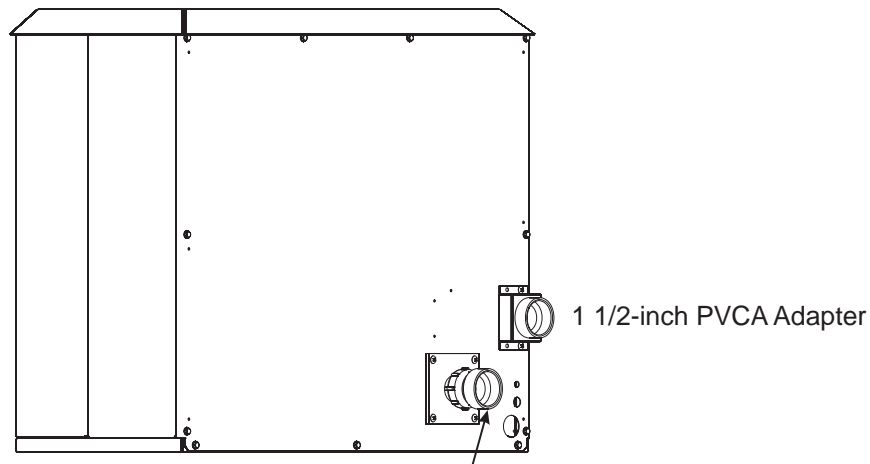

When adapter is connected, continue with your vent run. Cementing PVC joint is recommended, but not required on Co-Linear fresh air intake adaptor.