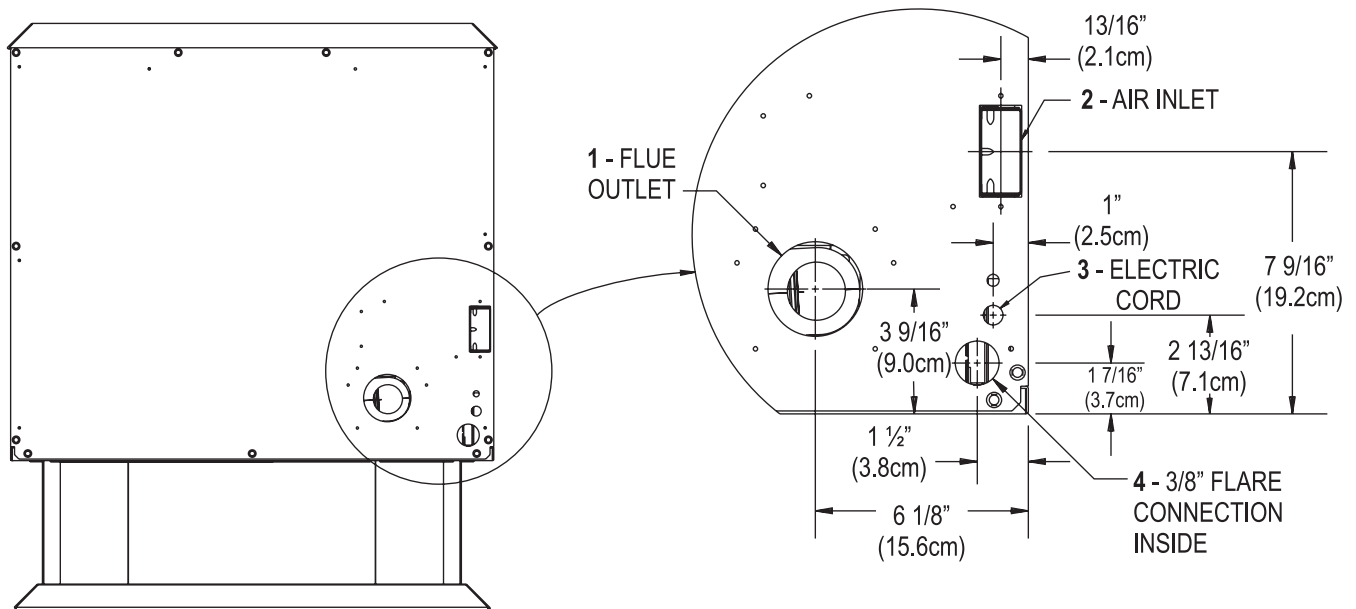

SPECIFICATIONS

Heater with Pedestal and Single Flue Adaptor	
1	Flue Outlet 1 1/2" PVC Pipe
2	Air Inlet
3	Electric Cord
4	3/8" Flare Connection (Inside)
5	Vent Adaptor Model #PVVK-SH (required)

Figure 3

SPECIFICATIONS - (continued)