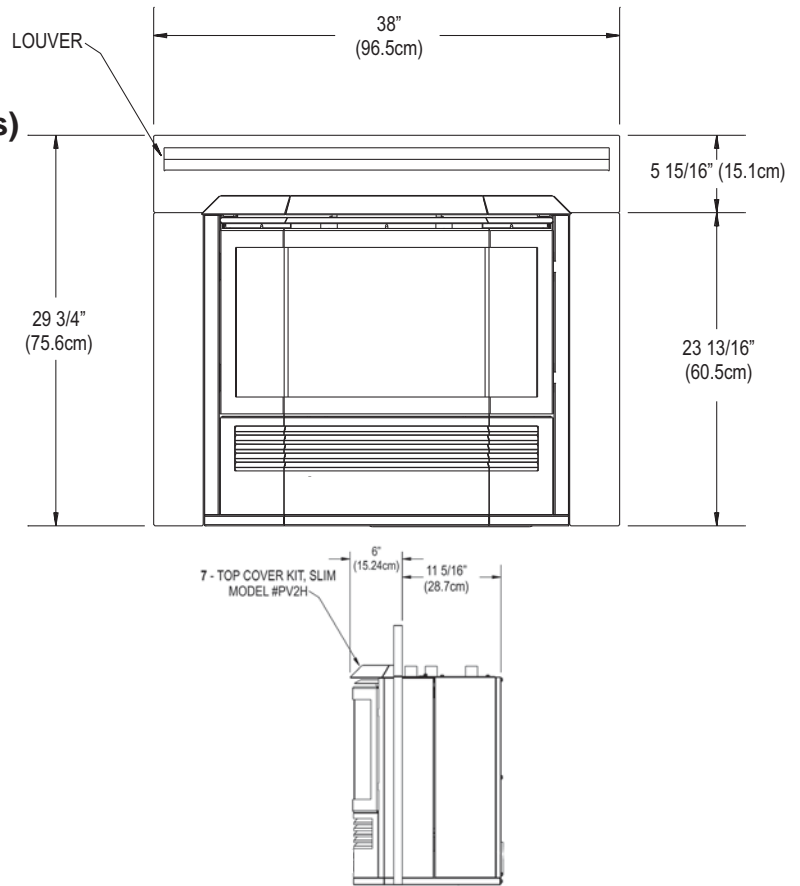

Bay Window Insert Package for Existing Fireplace

Pallet Quantity: 4 (same part # and same gas)

**For Co-Linear Direct-Vent or
Single-Vent Installation**

9,000 to 28,000 Btu Input

Package Includes:

- PV-2H 5-inch Top (in place of Full Top)
- PVE2-1 Surround
- 24-V Thermostat
- PVCA Co-Linear Adaptor
- PVVKSH Vent Adaptor
- PVCT Co-Linear Vent Plate
- PVVTC Termination Cap
- PVVKCFA Single-Vent Flex Kit (x2)
- 1 Elbow Kit (2 PVC street elbows 1.5-inch and 2 PVC pipe 1.5-inch x 2.5-inch long)

See Page 14-16 for other Venting Options

See Page 17 for Control Options.