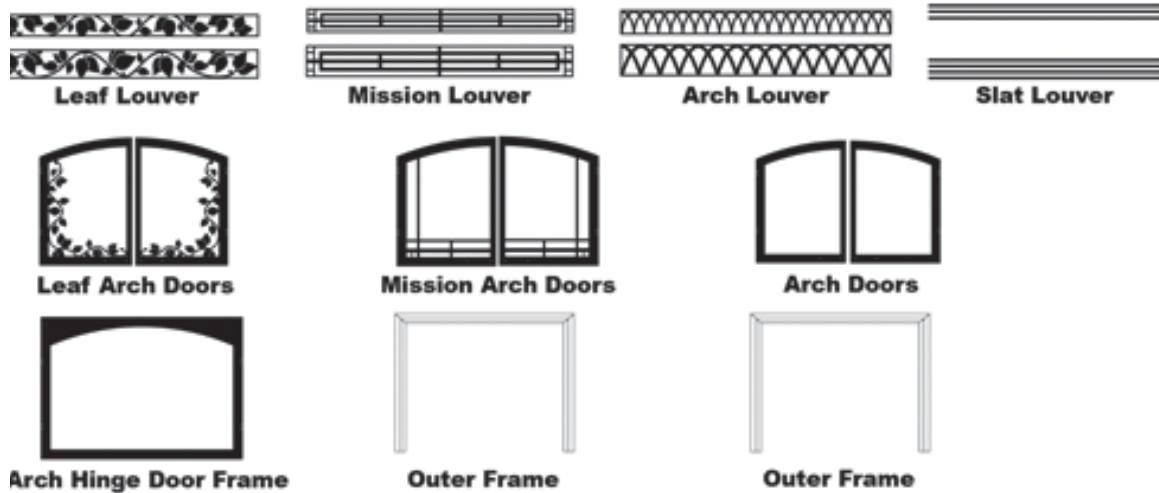

Decorative Louvers, Doors and Frames for VFD-42-FB

Allow 3 to 5 weeks for decorative accessories

Decorative Louvers

Finish	Wt.	Leaf Louver	Mission Louver	Arch Louver	Slat Louver
Black	6	DVG-3-LBL 248.00	DVG-3-MBL 238.00	DVG-3-ABL 247.00	Included . . . . . Included
Brass	6	DVG-3-LBR 456.00	DVG-3-MBR 215.00	DVG-3-ABR 444.00	DVL-3-BR 78.00
Pewter	6	DVG-3-LHP 250.00	DVG-3-MHP 239.00	DVG-3-AHP 233.00	DVL-3-HP 60.00
SS	6	DVG-3-LSS 410.00	DVG-3-MSS 408.00	DVG-3-ASS 416.00	DVL-3-SS 134.00

Decorative Doors (Arch Doors Require Arch Hinge Door Frame)

Finish	Wt.	Leaf Arch Door	Mission Arch Door	Arch Door
Black	19	VBR-42-SLBL 501.00	VBR-42-SMBL 500.00	VBR-42-SCBL 447.00
Brass	19	VBR-42-SLBR 1,040.00	VBR-42-SMBR 963.00	VBR-42-SCBR 888.00
Pewter	19	VBR-42-SLHP 517.00	VBR-42-SMHP 500.00	VBR-42-SCHP 449.00
SS	19	VBR-42-SLSS 932.00	VBR-42-SMSS 915.00	VBR-42-SCSS 927.00

Frames

Finish	Arch Hinge Door Frame (9 lb.)	Outer Frame, Steel For Flush or Louvered Boxes (7 lb.) *NEW	Bottom Trim (3 lb.)
Black	VBY-42-SBL 196.00	VBS-42-SBL 121.00	N/A . . . . . N/A
Brass	VBY-42-SBR 736.00	N/A . . . . . N/A	FBS-3-BR 28.00
Pewter	VBY-42-SHP 197.00	VBS-42-SHP 121.00	FBS-3-HP 30.00
SS	VBY-42-SSS 551.00	VBS-42-SSS 154.00	FBS-3-SS 38.00

*New Easy-Install Design