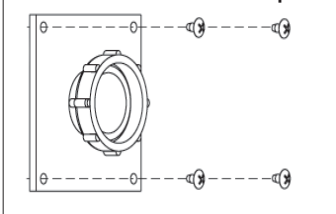

PVKSH Vent Adaptor