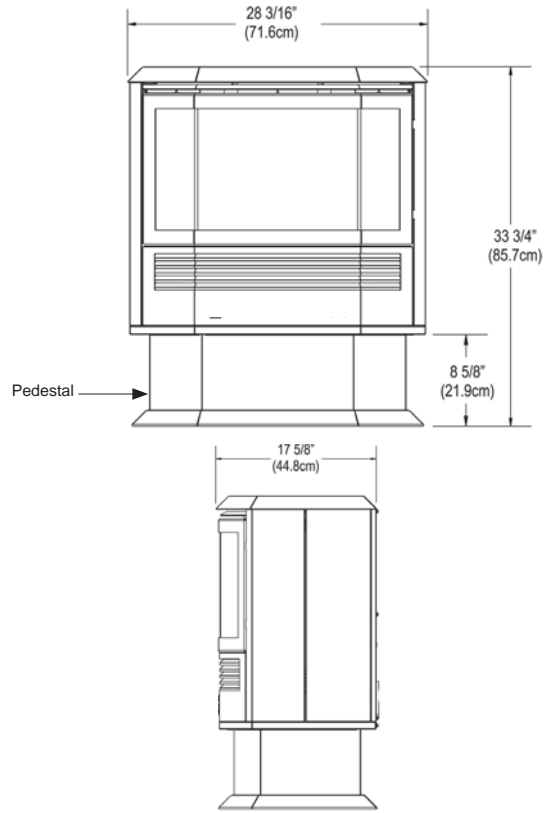

Bay Window Pedestal Package for Freestanding Stove

Pallet Quantity: 4 (same part # and same gas)

For Co-Linear Direct-Vent or
Single-Vent Installation

9,000 to 28,000 Btu Input

Package Includes:

- PVPK Pedestal
- 24-V Thermostat
- PVCA Co-Linear Adaptor
- PVKSH Vent Adaptor
- PVCT Co-Linear Vent Plate

See Pages 14-16 for Venting Options.

See Pages 17 for Control Options.