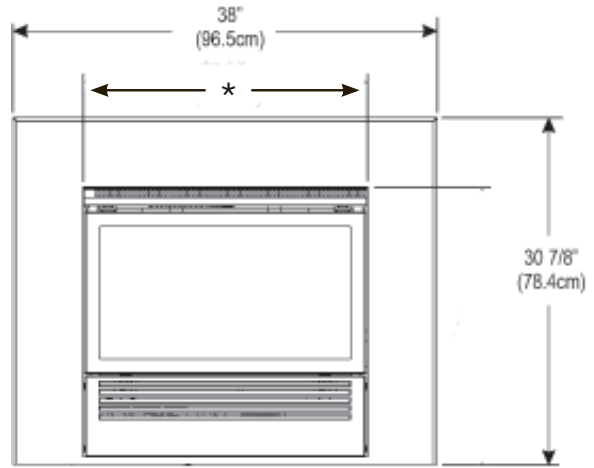

Insert Package for Installation in an Existing Fireplace

Pallet Quantity: 4 (same part # and same gas)

Requires 38-inch Fireplace Insert
Surround Kit (FIK-28)
For Co-Linear Direct-Vent or
Single-Vent Installation

13,000 to 28,000 Btu Input

Package Includes:

- 24-V Thermostat
- PVCA Co-Linear Adaptor
- PVVKSH Vent Adaptor
- PVCT Co-Linear Vent Plate
- PVVTC Termination Cap
- PVVKCFA Single-Vent Flex Kit (x2)
- 1 Elbow Kit (2 PVC street elbows 1.5-inch and 2 PVC pipe 1.5-inch x 2.5-inch long)

See Page 14-16 for other Venting Options.

See Page 17 for Control Options.

* See Framing Dimensions, Page 6