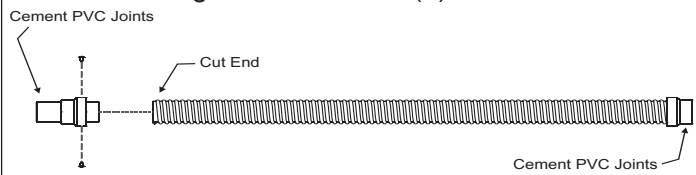

PVVKCFA Single-Vent Flex Kit (2)