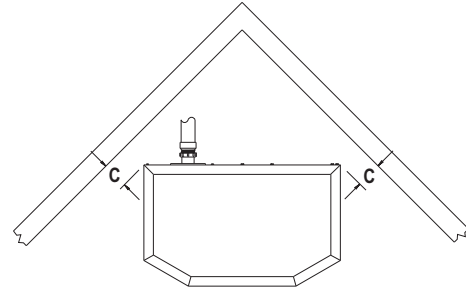

Figure 8

Freestanding Units		
A	Rear Wall to Heater	0" (2" Single Flue and 1 1/4" Direct Vent for serviceability)
B	Side Wall to Heater	0" (4" recommended for serviceability)
C	Corner Installation	0"
D	Mantel Clearance	See Figure 11