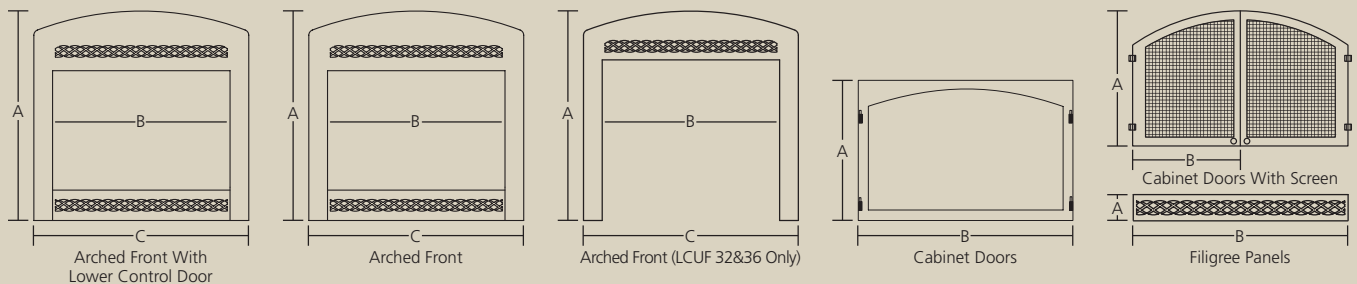

Optional filigree: Woven lattice

Classic Fireplace Facings

Product	Model No.	Size	A	B	C
ARCHED FRONT WITH LOWER CONTROL DOOR					
BDV300C	VC30AFB, VC30AFGT, VC30AFBP	30"	34-21/64"	29-23/32"	36-1/2"
GCUF32C/DFS32C/BDV400C	VD32AFB, VD32AFGT, VD32AFBP	32"	37-9/16"	31-51/64"	38-3/4"
GCUF36C/DFS36C/BDV500C	VD36AFB, VD36AFGT, VD36AFBP	36"	37-9/16"	35-51/64"	42-3/4"
GCUF42C/DFS42C/BDV600C	VD42AFB, VD42AFGT, VD42AFBP	42"	37-9/16"	41-51/64"	48-3/4"
ARCHED FRONT					
MCUF36D	GMD36AFBT, GMD36AFIA	36"	42-3/4"	35-61/64"	45"
MCUF42D	GMD42AFBT, GMD42AFIA	42"	42-3/4"	41-61/64"	51"
LCUF32	GLC32AFBT, GLC32AFIA	32"	37-9/16"	31-13/16"	38-3/4"
LCUF36C	GLD36AFBT, GLD36AFIA	36"	42-3/4"	35-61/64"	45"
CABINET DOOR FRAME					
BDV300C	VC30CDFB, VC30CDFGT, VC30CDFBP	30"	20-41/64"	29-41/64"	
BDV400C	VC32CDFB, VC32CDFGT, VC32CDFBP	32"	23"	31-7/8"	
BDV500C/EF500	VC36CDFB, VC36CDFGT, VC36CDFBP	36"	23"	35-7/8"	
BDV600C	VC42CDFB, VC42CDFGT, VC42CDFBP	42"	23"	41-7/8"	
GCUF32C/DFS32C	DD32CDFB, DD32CDFGT, DD32CDFBP	32"	21-3/16"	31-41/64"	
GCUF36C/DFS36C	DD36CDFB, DD36CDFGT, DD36CDFBP	36"	21-3/16"	35-41/64"	
GCUF42C/DFS42C	DD42CDFB, DD42CDFGT, DD42CDFBP	42"	21-3/16"	41-41/64"	
MCUF36D	DMD36CDFBT, DMD36CDFIA	36"	35-19/32"	23-61/64"	
MCUF42D	DMD42CDFBT, DMD42CDFIA	42"	41-19/32"	23-61/64"	
LCUF32	DLC32CDFBT, DLC32CDFIA	32"	26-3/16"	31-5/8"	
LCUF36C	DLC36CDFBT, DLC36CDFIA	36"	35-19/32"	29-17/64"	
CABINET DOORS WITH SCREEN					
BDV300C	VC30CDB, VC30CDGT, VC30CDBP	30"	19-5/8"	14-1/8"	
BDV400C	VC32CDB, VC32CDGT, VC32CDBP	32"	22-1/4"	15-1/4"	
BDV500C/EF500	VC36CDB, VC36CDGT, VC36CDBP	36"	22-1/4"	17-1/4"	
BDV600C	VC42CDB, VC42CDGT, VC42CDBP	42"	22-1/4"	20-1/4"	
GCUF32C/DFS32C	DD32CDB, DD32CDGT, DD32CDBP	32"	20-3/8"	15-9/64"	
GCUF36C/DFS36C	DD36CDB, DD36CDGT, DD36CDBP	36"	20-3/8"	17-9/64"	
GCUF42C/DFS42C	DD42CDB, DD42CDGT, DD42CDBP	42"	20-3/8"	20-9/64"	
MCUF36D	DMC36CDBT, DMC36CDIA	36"	22-29/32"	17-11/16"	
MCUF42D	DMC42CDBT, DMC42CDIA	42"	22-29/32"	20-11/16"	
LCUF32	DLC32CDBT, DLC32CDIA	32"	25-3/8"	15-1/8"	
LCUF36C	DLC36CDBT, DLC36CDIA	36"	28-11/32"	17-11/64"	
FILIGREE PANELS					
BDV300C	DC30FPB, DC30FPGT, DC30FPBP	30"	3-3/4"	29-5/8"	
BDV400C/GCUF32C/DFS32C	DC32FPB, DC32FPGT, DC32FPBP	32"	3-5/8"	31-3/4"	
BDV500C/GCUF36C/DFS36C/624DVSTC	DC36FPB, DC36FPGT, DC36FPBP	36"	3-5/8"	35-3/4"	
BDV600C/GCUF42C/DFS42C	DC42FPB, DC42FPGT, DC42FPBP	42"	3-5/8"	41-3/4"	