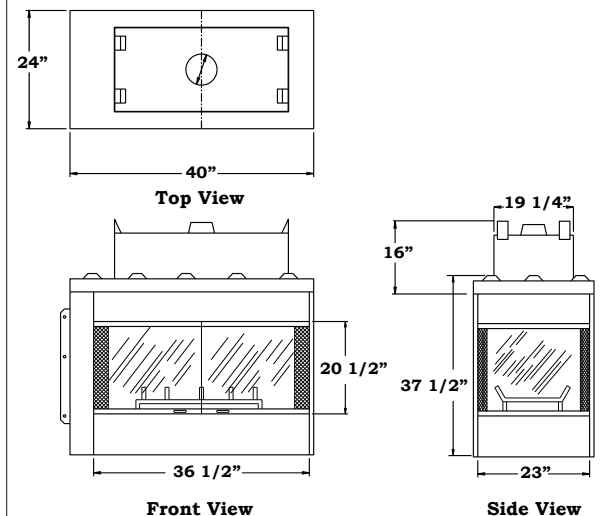

Firebox Dimensions

DESA, FMI-LLC
www.fmifireplace.com
(866) 328-4537