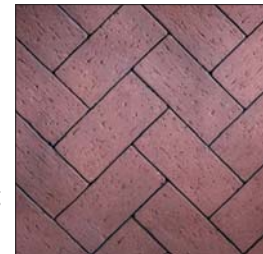

Every Georgian features the industry's finest textured refractory brick liner.

Accessory Offering Summary

- Extruded Aluminum Bi-fold Glass Doors (Black, Brass & Platinum)
- Outside Combustion Air Kits