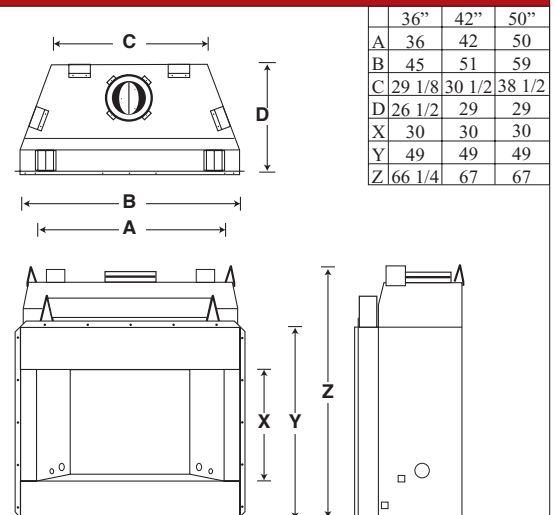

Dimensions

DESA, FMI-LLC
www.fmifireplace.com
(866) 328-4537

Printed in U.S.A.