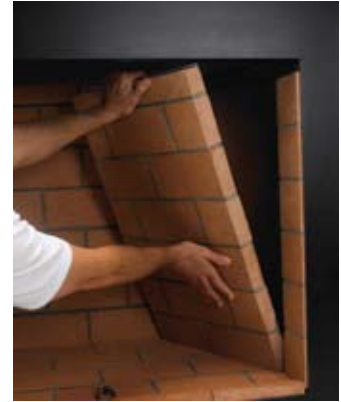

## Homeowner Highlights:

- **Commanding Presence** — The absence of any interior sheet metal is the foundation for a true masonry fireplace. Georgians boast enormous opening dimensions and clean face design with no visible smoke shelf or other steel components
- **Masonry Firebrick liner** — The Mosaic Masonry™ firebrick lining system positions Fmi's Grand Masters Series as the industry's only real masonry, factory built and UL 127 certified fireplaces! The beautiful kiln-fired clay firebrick lining kit is indistinguishable from site-built masonry, and is available in both traditional Warm Red and Ivory.
- **Efficiency and performance** — Georgians come fully insulated standard, and vent with our 12" double wall pipe for trouble-free venting, and operation with maximum radiant heat output in any climate or condition.

## Builder Benefits:

- **Masonry Firebrick Liner** — The patented Mosaic Masonry™ firebrick kit is a complete masonry lining system of pre-engineered, steel reinforced, kiln fired clay firebrick walls that install as easily as typical factory-built concrete liners, but finish just like site-built masonry. They're even factory grouted to minimize site installation time.
- **Reliability and Versatility** — On top of the authentic, site-built masonry appearance, the Georgian is a UL 127 tested and certified fireplace. This means flexible and reliable installation options and guaranteed performance.
- **Unparalleled value** — Hand crafted masonry finished fireplace at a fraction of the cost and installation time of site-built; with factory controlled quality, and performance.

THE GRAND MASTERS SERIES

Masonry Georgians are available in 36", 42" and 50" wide openings with Full 30" clear opening height.

Georgian  
Masonry

36", 42" and 50" Wood Burning Fireplaces  
GM36/42/50 Model Series