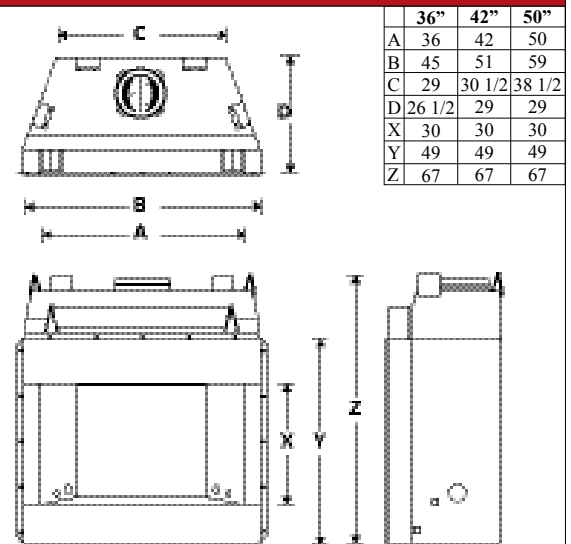

Dimensions

FIREPLACES
FOR BUILDERS
Fmi
FMI PRODUCTS, LLC
www.fmiproducts.com
(866) 328-4537

FA 6344 0310

© 2010 FMI PRODUCTS, LLC

PFS
Tested & Certified

Product design, features and specifications are subject to change at any time. Refer to current product instructions prior to installation.

Printed in U.S.A.