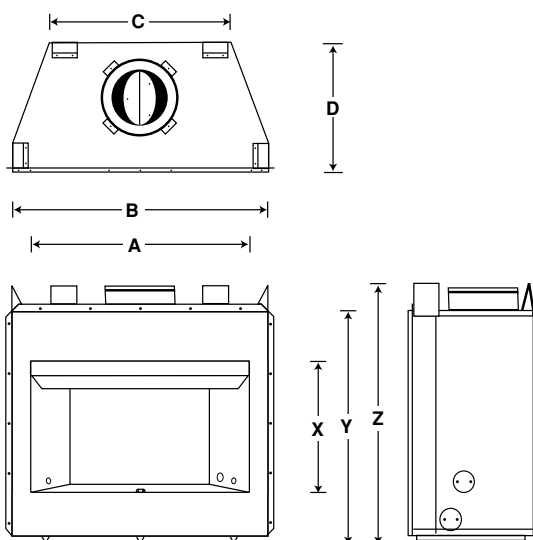

Dimensions

Size	A	B	C	D	X	Y	Z
36"	35	41	29	21	21	37	41 1/4
42"	42	48	36	23	24	41	45 1/4

Accessory Offering Summary

- Extruded Aluminum Bi-fold Glass Doors (Black, Brass and Platinum)
- Extruded Aluminum Perimeter Trim Kits (Black, Brass and Platinum)
- Outside Combustion Air Kits (For Indoor Applications)
- Gas Log Kits and Accessories
- Corrosion Resistant Water Drainage Pans