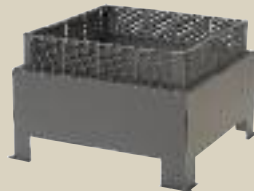

\* VFK required only when using field constructed shroud.

**RLTS8L, RLTSK8L or RLTCF11L**  
Contemporary Chase Cap

**PKDSBL PYRAMID**  
Black Chase Knock-Down Shroud

**SSKDKU**  
Square Knock-Down Unpainted Shroud

**SLTS8, SLTSK8 or SLTCF11**  
Black Chase Cap

**SKDSBL**  
Square Black Chase Knock-Down Shroud

**RLTS8, RLTSK8 or RLTCF11**  
Contemporary Cap

Tested & Listed By

Oregon USA

OMNI-Test Laboratories, Inc.

A Brand of Monessen Hearth Systems Co.  
149 Cleveland Drive, Paris, Kentucky 40361