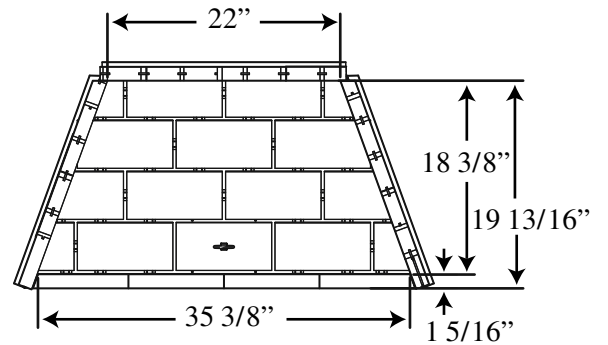

Noble

- 36" Vent Free Fireplace
- Mosaic Masonry™ Technology
- Full Masonry Design
- Full Length Nailing Flanges

Noble

36" Vent Free Fireplace

Framing Dimensions

NOTE:

Built-in Features Such as Mantels, Bookshelves, etc. Made of Combustible Materials Must Maintain Minimum Clearances from the Fireplace. See Installation Instructions for Complete Information.