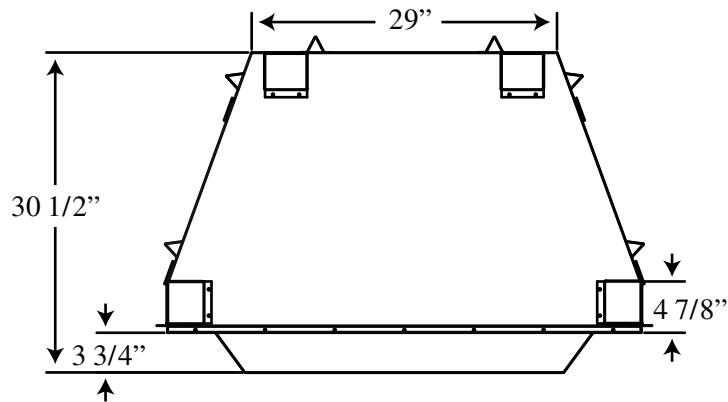

Noble

- 36" Vent Free Fireplace
- Mosaic Masonry™ Technology
- Full Masonry Design
- Full Length Nailing Flanges

Noble

36" Vent Free Fireplace

Framing Dimensions

NOTE:

Built-in Features Such as Mantels, Bookshelves, etc. Made of Combustible Materials Must Maintain Minimum Clearances from the Fireplace. See Installation Instructions for Complete Information.