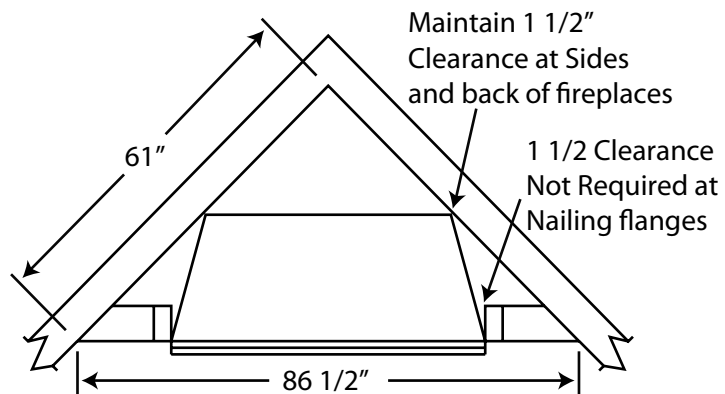

Noble

- 36" Vent Free Fireplace
- Mosaic Masonry™ Technology
- Full Masonry Design
- Full Length Nailing Flanges

Noble

36" Vent Free Fireplace

Framing Dimensions

NOTE:

Built-in Features Such as Mantels, Bookshelves, etc. Made of Combustible Materials Must Maintain Minimum Clearances from the Fireplace. See Installation Instructions for Complete Information.