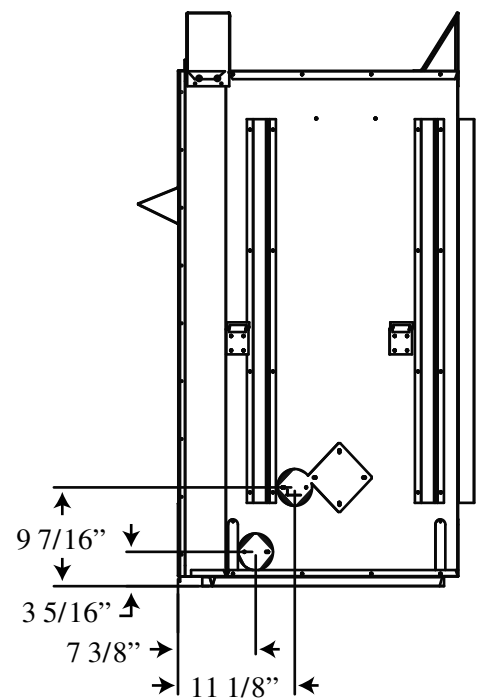

Noble

- 36" Vent Free Fireplace
- Mosaic Masonry™ Technology
- Full Masonry Design
- Full Length Nailing Flanges

Noble

36" Vent Free Fireplace

Framing Dimensions

NOTE:

Built-in Features Such as Mantels, Bookshelves, etc. Made of Combustible Materials Must Maintain Minimum Clearances from the Fireplace. See Installation Instructions for Complete Information.