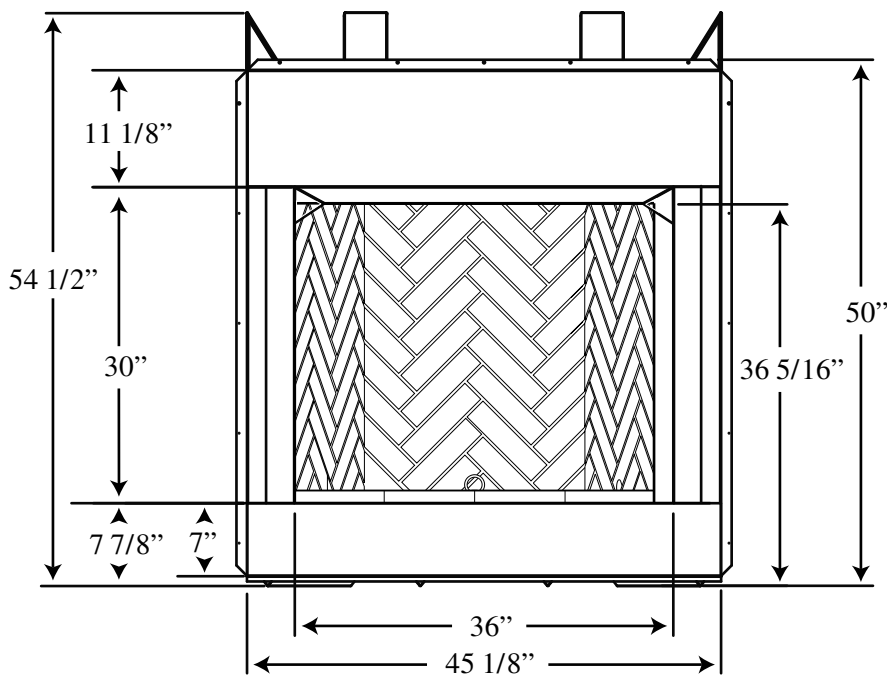

Noble

- 36" Vent Free Fireplace
- Mosaic Masonry™ Technology
- Full Masonry Design
- Full Length Nailing Flanges

Noble

36" Vent Free Fireplace

Framing Dimensions

NOTE:

Built-in Features Such as Mantels, Bookshelves, etc. Made of Combustible Materials Must Maintain Minimum Clearances from the Fireplace. See Installation Instructions for Complete Information.