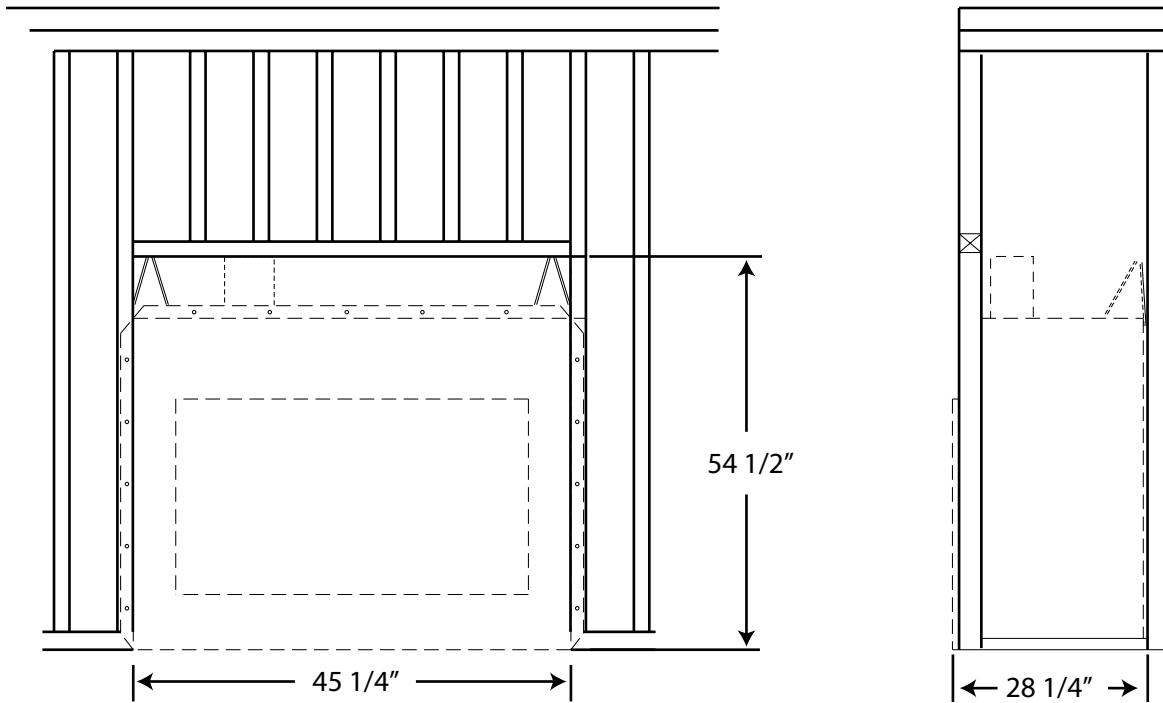

Noble

- 36" Vent Free Fireplace
- Mosaic Masonry™ Technology
- Full Masonry Design
- Full Length Nailing Flanges

Noble

36" Vent Free Fireplace

Framing Dimensions

NOTE:

Built-in Features Such as Mantels, Bookshelves, etc. Made of Combustible Materials Must Maintain Minimum Clearances from the Fireplace. See Installation Instructions for Complete Information.