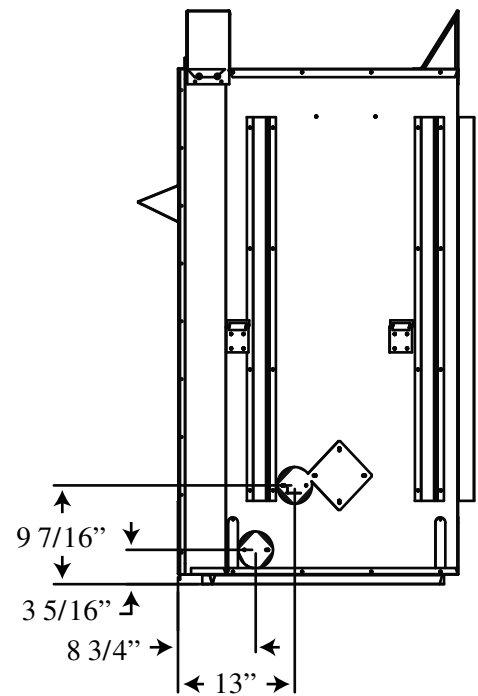

Noble

- 42" Vent Free Fireplace
- Mosaic Masonry™ Technology
- Full Masonry Design
- Full Length Nailing Flanges

Noble

42" Vent Free Fireplace

Framing Dimensions

NOTE:

Built-in Features Such as Mantels, Bookshelves, etc. Made of Combustible Materials Must Maintain Minimum Clearances from the Fireplace. See Installation Instructions for Complete Information.