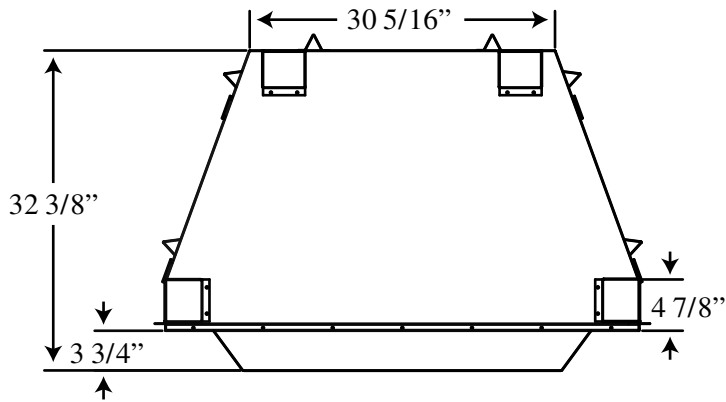

Noble

- 42" Vent Free Fireplace
- Mosaic Masonry™ Technology
- Full Masonry Design
- Full Length Nailing Flanges

Noble

42" Vent Free Fireplace

Framing Dimensions

NOTE:

Built-in Features Such as Mantels, Bookshelves, etc. Made of Combustible Materials Must Maintain Minimum Clearances from the Fireplace. See Installation Instructions for Complete Information.