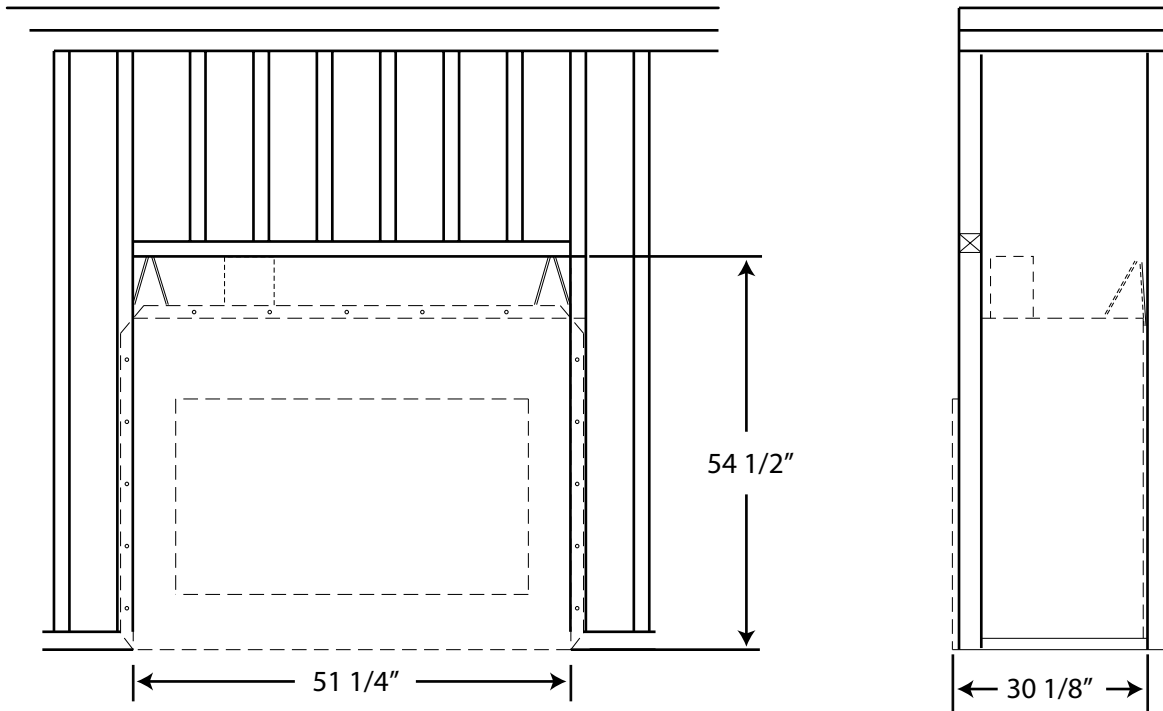

Noble

- 42" Vent Free Fireplace
- Mosaic Masonry™ Technology
- Full Masonry Design
- Full Length Nailing Flanges

Noble

42" Vent Free Fireplace

Framing Dimensions

NOTE:

Built-in Features Such as Mantels, Bookshelves, etc. Made of Combustible Materials Must Maintain Minimum Clearances from the Fireplace. See Installation Instructions for Complete Information.