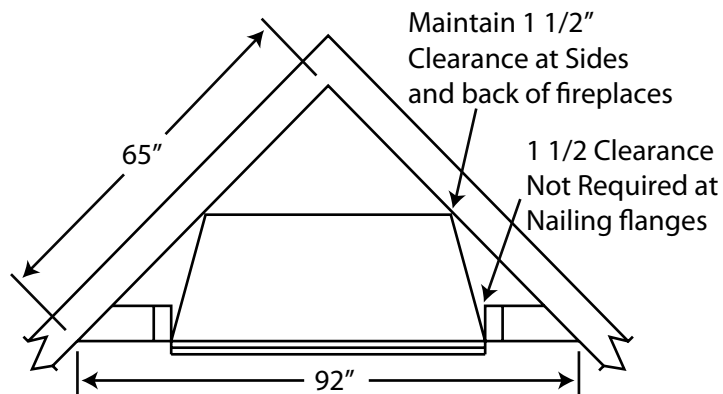

Noble

- 42" Vent Free Fireplace
- Mosaic Masonry™ Technology
- Full Masonry Design
- Full Length Nailing Flanges

Noble

42" Vent Free Fireplace

Framing Dimensions

NOTE:

Built-in Features Such as Mantels, Bookshelves, etc. Made of Combustible Materials Must Maintain Minimum Clearances from the Fireplace. See Installation Instructions for Complete Information.