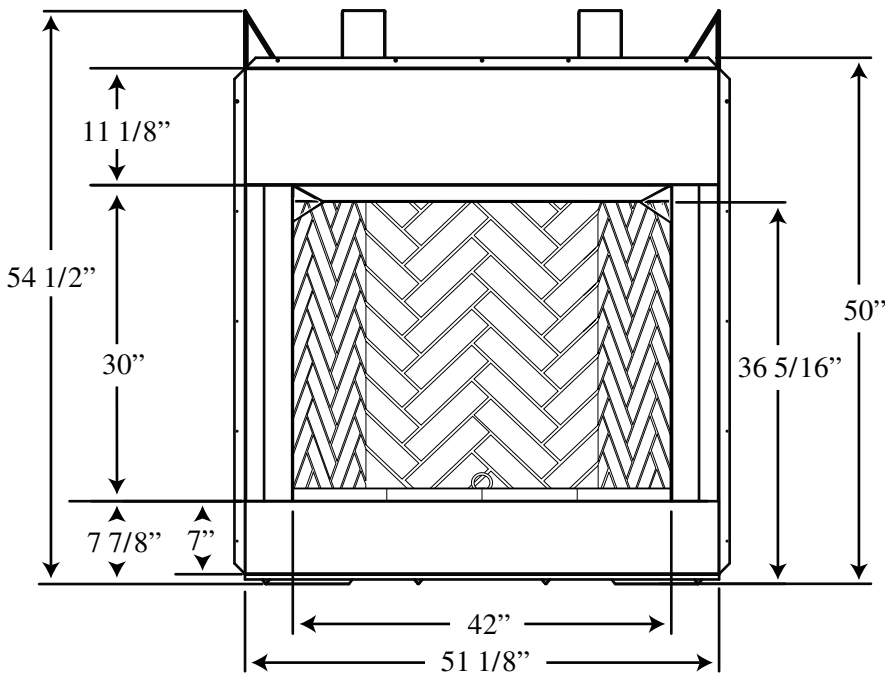

Noble

- 42" Vent Free Fireplace
- Mosaic Masonry™ Technology
- Full Masonry Design
- Full Length Nailing Flanges

Noble

42" Vent Free Fireplace

Framing Dimensions

NOTE:

Built-in Features Such as Mantels, Bookshelves, etc. Made of Combustible Materials Must Maintain Minimum Clearances from the Fireplace. See Installation Instructions for Complete Information.