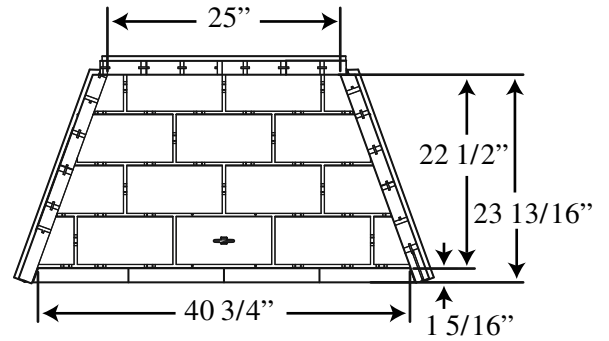

Noble

- 42" Vent Free Fireplace
- Mosaic Masonry™ Technology
- Full Masonry Design
- Full Length Nailing Flanges

Noble

42" Vent Free Fireplace

Framing Dimensions

NOTE:

Built-in Features Such as Mantels, Bookshelves, etc. Made of Combustible Materials Must Maintain Minimum Clearances from the Fireplace. See Installation Instructions for Complete Information.