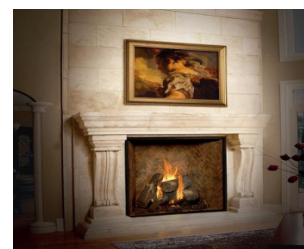

TC54 DDV Fireplace

2010 Pricing in US Funds
Pricing effective 2010

TC54 Body, with framing kit	Description	Part Code	2010 MSRP	Comments
TC54 Modular Body, NG/LP conv.	TC54 Series C	TC54.CE	$ 6,424.00	Shipped NG, field convertible to LP
Includes MAESTRO Fireplace Control System with wall mounted control, handheld remote and concealed valve				Elec. Ign., field conv to standing pilot.
Includes Framing Kit and Finishing Touch Trim Kit.				with VESTA AWARD WINNING
Order Burner Kit and Firebox Panels separately, as per options below.				MAESTRO CONTROL SYSTEM
Design-a-Fire Burner Kit	Description	Part Code	2010 MSRP	Comments
Country Home Burner / Logs - NG	Stacked Rounds	TC54.NGO2.C	$ 2,114.00	
Includes burner, logs and grate.				
Black Diamond Burner / Glass	Ultra Modern Glass	TC54.NG03.C	$ 2,114.00	
Includes "Floating Fireplace" black porcelain burner and reflective glass				
Tranquility River Rock Burner	River Rock/Sand	TC54.NG04.C	$ 2,225.00	
Includes "Tranquility" BLACK porcelain burner tray with smooth river rock and white sand				
Tranquility River Rock Burner (Brown)	River Rock/Sand	TC54.NG04CB.C	$ 2,225.00	
Includes "Tranquility" Coffee Bean BROWN porcelain burner tray with smooth river rock and white sand				
Firebox Panels	Description	Part Code	2010 MSRP	Comments
Beige Full Herringbone	Beige Brick	TCPN.771	$ 556.00	
Beige Stacked Brick	Horizontal Beige Brick	TCPN.54770.C	$ 556.00	
Heritage Red Brick	Red Herringbone Brick	TCPN.773	$ 556.00	
Tuscan	Adobe Plaster	TCPN.772	$ 661.00	
Black Porcelain	Black Reflective	TCPN.774.C	$ 1,078.00	
Coffee Bean Brown Porcelain	Brown Reflective	TCPN.774CB.C	$ 1,078.00	
Design Options	Description	Part Code	2010 MSRP	Comments
Fire Diamond Media / Black Diamond Burner	Red Tumbled Glass	TCGL.501202	$ 65.00	TC54 Requires TWO PACKAGES
Sky Diamond Media / Black Diamond Burner	Blue Tumbled Glass	TCGL.501203	$ 65.00	TC54 Requires TWO PACKAGES
Ice Diamond Media / Black Diamond Burner	Clear Tumbled Glass	TCGL.501204	$ 65.00	TC54 Requires TWO PACKAGES
Classic Series Accessories	Screen	TC54.BKSCA	$ 634.00	
Classic Series Accessories	Andiron Set - 15"	TCDO.CLAND15B	$ 129.00	
Clean-View Rigid Screen	Clean-View Screen	TC54.SC551A	$ 312.00	Free-standing rigid screen
25' Extension Cable for Wall Control	25' Extension Cable	5005.064	$ 35.00	
Smart Home / transmitter	Transmitter Only	TCSH.TRANS	$ 100.00	For serial numbers 5353 and up
Smart Home / wall control & Smart Home transmitter	Compatibility Kit	TCSH.KIT	$ 175.00	For serial numbers 5352 and under

Product Specifications and Installation Manuals Available at www.townandcountryfireplaces.net