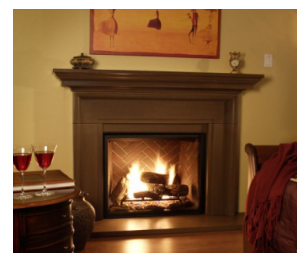

## TC30 DDV Fireplace

2010 Pricing in US Funds  
Pricing effective 2010

TC30 Body, with framing kit	Description	Part Code	2010 MSRP	Comments
TC30 Modular Body, NG/LP conv.	TC30 Series C	TC30.CE	\$ 2,169.00	Shipped NG, field convertible to LP
Includes MAESTRO Fireplace Control System with wall mounted control, handheld remote and concealed valve				Elec. Ign., field conv to standing pilot.
Includes Framing Kit and Finishing Touch Trim Kit.				<b>with VESTA AWARD WINNING</b>
Order Burner Kit and Firebox Panels separately, as per options below.				<b>MAESTRO CONTROL SYSTEM</b>
Design-a-Fire Burner Kit	Description	Part Code	2010 MSRP	Comments
Country Home Burner / Logs	Stacked Rounds	TC30.NGO2.C	\$ 1,001.00	
Includes burner, logs and grate.				
Black Diamond Burner / Glass	Ultra Modern Glass	TC30.NGO3.C	\$ 1,280.00	
Includes "Floating Fireplace" black porcelain burner and reflective glass				
Tranquility River Rock Burner	River Rock/Sand	TC30.NGO4.C	\$ 1,280.00	
Includes "Tranquility" BLACK porcelain burner tray with smooth river rock and white sand				
Tranquility River Rock Burner (Brown)	River Rock/Sand	TC30.NGO4CB.C	\$ 1,280.00	
Includes "Tranquility" Coffee Bean BROWN porcelain burner tray with smooth river rock and white sand				
Heartwood Burner/Logs	Full Mature-Fire Log Set	TC30.NG05.C	\$ 1,001.00	
Includes burner, logs and grate.				
Chalet II Burner / Logs	<b>NEW</b> Split Log Set	TC30.NG06.C	\$ 1,000.00	<b>NEW</b> PRECISION CRAFTED logs
Includes burner, logs & grate				
Firebox Panels	Description	Part Code	2010 MSRP	Comments
Full Beige Herringbone	Beige Brick	TCPN.767	\$ 234.00	
Beige Stacked Brick	Horizontal Beige Brick	TCPN.30766.C	\$ 234.00	
Heritage Red Brick	Red Herringbone Brick	TCPN.769	\$ 234.00	
Tuscan	Adobe Plaster	TCPN.768	\$ 267.00	
Black Porcelain	Black Reflective	TCPN.770.C	\$ 356.00	
Coffee Bean Brown Porcelain	Brown Reflective	TCPN.770CB.C	\$ 356.00	
Milan	Light Plaster	TCPN.301865.C	\$ 270.00	<b>NEW</b>
Design Options	Description	Part Code	2010 MSRP	Comments
Fire Diamond Media / Black Diamond Burner	Red Tumbled Glass	TCGL.501202	\$ 65.00	
Sky Diamond Media / Black Diamond Burner	Blue Tumbled Glass	TCGL.501203	\$ 65.00	
Ice Diamond Media / Black Diamond Burner	Clear Tumbled Glass	TCGL.501204	\$ 65.00	
Classic Series Accessories	Screen	TC30.BKSCA	\$ 445.00	
Classic Series Accessories	Andiron Set - 10"	TCDO.CLAND10B	\$ 100.00	
Clean-View Rigid Screen	Clean-View Screen	TC30.SC555A	\$ 182.00	Free-standing rigid screen
25' Extension Cable for Wall Control	25' Extension Cable	5005.064	\$ 35.00	
Smart Home / transmitter	Transmitter Only	TCSH.TRANS	\$ 100.00	For serial numbers <b>31442 and up</b>
Smart Home / wall control & Smart Home transmitter	Compatibility Kit	TCSH.KIT	\$ 175.00	For serial numbers <b>31441 and under</b>
<b>Product Specifications and Installation Manuals Available at <a href="http://www.townandcountryfireplaces.net">www.townandcountryfireplaces.net</a></b>				