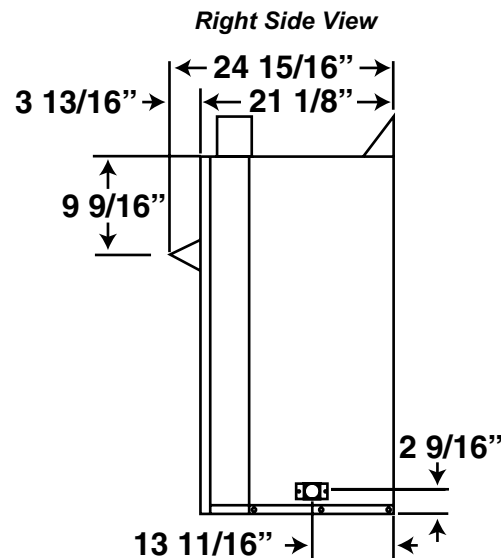

VALIANT

36" Vent Free Fireplace

- Flush Hearth Design
- Textured Warm red Refractory brick liners
- Heat Deflection hood
- Left, Right, and Rear gas knockouts
- ANSI Z21.91 Certified
- Full Length Nailing flanges, Top and sides

VALIANT

36" Vent Free Fireplace

Framing Dimensions

NOTE:

Built-in Features Such as Mantels, Bookshelves, etc. Made of Combustible Materials Must Maintain Minimum Clearances from the Fireplace. See Installation Instructions for Complete Information.