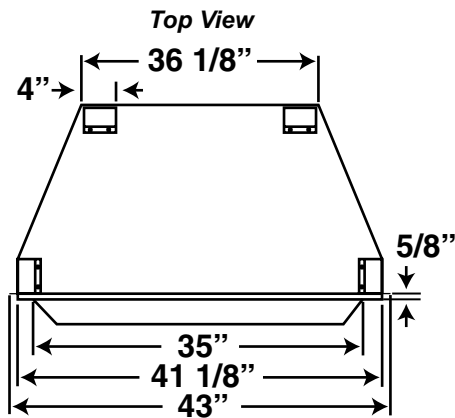

VALIANT

36" Vent Free Fireplace

- Flush Hearth Design
- Textured Warm red Refractory brick liners
- Heat Deflection hood
- Left, Right, and Rear gas knockouts
- ANSI Z21.91 Certified
- Full Length Nailing flanges, Top and sides

VALIANT

36" Vent Free Fireplace

Framing Dimensions

NOTE:

Built-in Features Such as Mantels, Bookshelves, etc. Made of Combustible Materials Must Maintain Minimum Clearances from the Fireplace. See Installation Instructions for Complete Information.