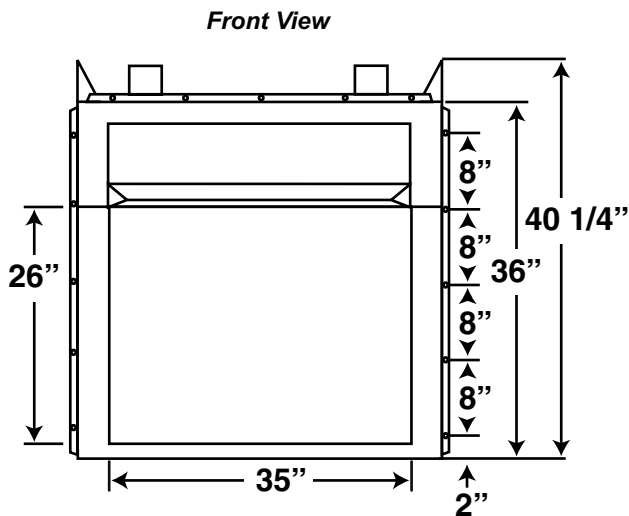

VALIANT

36" Vent Free Fireplace

- Flush Hearth Design
- Textured Warm red Refractory brick liners
- Heat Deflection hood
- Left, Right, and Rear gas knockouts
- ANSI Z21.91 Certified
- Full Length Nailing flanges, Top and sides

VALIANT

36" Vent Free Fireplace

Framing Dimensions

NOTE:

Built-in Features Such as Mantels, Bookshelves, etc. Made of Combustible Materials Must Maintain Minimum Clearances from the Fireplace. See Installation Instructions for Complete Information.