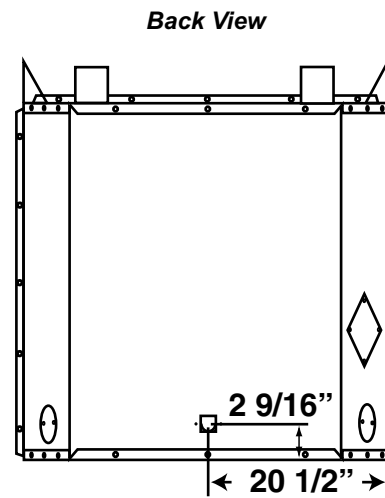

VALIANT

36" Vent Free Fireplace

- Flush Hearth Design
- Textured Warm red Refractory brick liners
- Heat Deflection hood
- Left, Right, and Rear gas knockouts
- ANSI Z21.91 Certified
- Full Length Nailing flanges, Top and sides

VALIANT

36" Vent Free Fireplace

Framing Dimensions

NOTE:

Built-in Features Such as Mantels, Bookshelves, etc. Made of Combustible Materials Must Maintain Minimum Clearances from the Fireplace. See Installation Instructions for Complete Information.