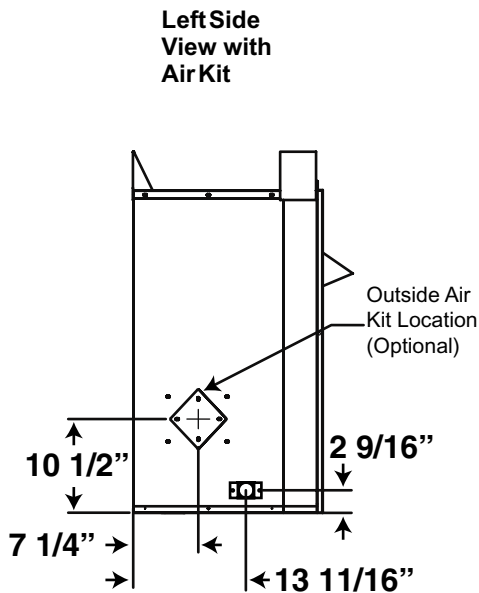

VALIANT

36" Vent Free Fireplace

- Flush Hearth Design
- Textured Warm red Refractory brick liners
- Heat Deflection hood
- Left, Right, and Rear gas knockouts
- ANSI Z21.91 Certified
- Full Length Nailing flanges, Top and sides

VALIANT

36" Vent Free Fireplace

Framing Dimensions

NOTE:

Built-in Features Such as Mantels, Bookshelves, etc. Made of Combustible Materials Must Maintain Minimum Clearances from the Fireplace. See Installation Instructions for Complete Information.