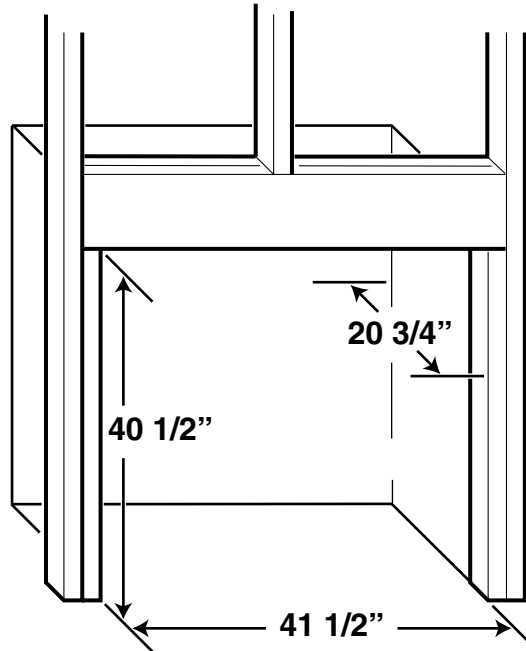

VALIANT

36" Vent Free Fireplace

- Flush Hearth Design
- Textured Warm red Refractory brick liners
- Heat Deflection hood
- Left, Right, and Rear gas knockouts
- ANSI Z21.91 Certified
- Full Length Nailing flanges, Top and sides

VALIANT

36" Vent Free Fireplace

Framing Dimensions

NOTE:

Built-in Features Such as Mantels, Bookshelves, etc. Made of Combustible Materials Must Maintain Minimum Clearances from the Fireplace. See Installation Instructions for Complete Information.