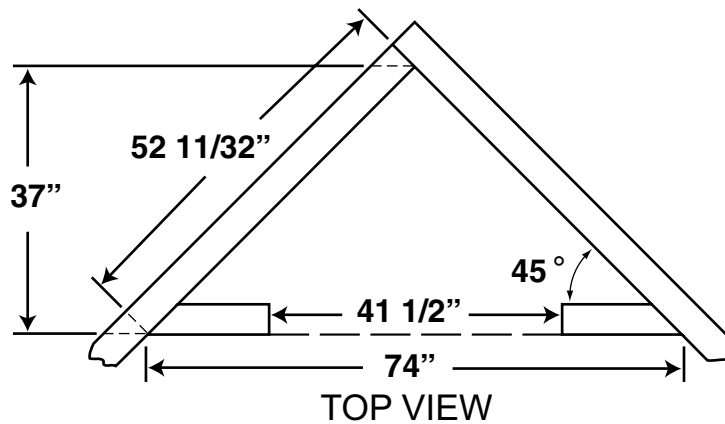

VALIANT

36" Vent Free Fireplace

- Flush Hearth Design
- Textured Warm red Refractory brick liners
- Heat Deflection hood
- Left, Right, and Rear gas knockouts
- ANSI Z21.91 Certified
- Full Length Nailing flanges, Top and sides

VALIANT

36" Vent Free Fireplace

Framing Dimensions

NOTE:

Built-in Features Such as Mantels, Bookshelves, etc. Made of Combustible Materials Must Maintain Minimum Clearances from the Fireplace. See Installation Instructions for Complete Information.