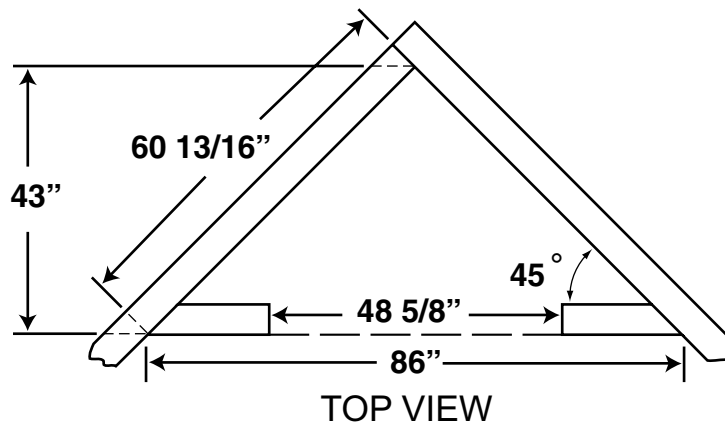

VALIANT

● 42" Vent Free Fireplace

- Flush Hearth Design
- Textured Warm red Refractory brick liners
- Heat Deflection hood
- Left, Right, and Rear gas knockouts
- ANSI Z21.91 Certified
- Full Length Nailing flanges, Top and sides

VALIANT

42" Vent Free Fireplace

Framing Dimensions

NOTE:

Built-in Features Such as Mantels, Bookshelves, etc. Made of Combustible Materials Must Maintain Minimum Clearances from the Fireplace. See Installation Instructions for Complete Information.