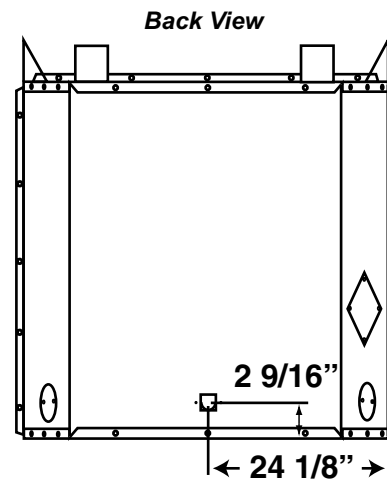

VALIANT

● 42" Vent Free Fireplace

- Flush Hearth Design
- Textured Warm red Refractory brick liners
- Heat Deflection hood
- Left, Right, and Rear gas knockouts
- ANSI Z21.91 Certified
- Full Length Nailing flanges, Top and sides

VALIANT

42" Vent Free Fireplace

Framing Dimensions

NOTE:

Built-in Features Such as Mantels, Bookshelves, etc. Made of Combustible Materials Must Maintain Minimum Clearances from the Fireplace. See Installation Instructions for Complete Information.