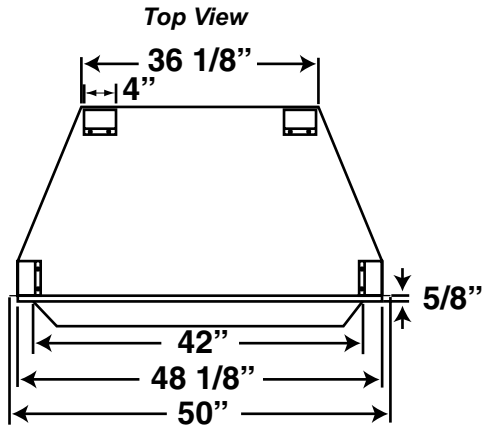

VALIANT

● 42" Vent Free Fireplace

- Flush Hearth Design
- Textured Warm red Refractory brick liners
- Heat Deflection hood
- Left, Right, and Rear gas knockouts
- ANSI Z21.91 Certified
- Full Length Nailing flanges, Top and sides

VALIANT

42" Vent Free Fireplace

Framing Dimensions

NOTE:

Built-in Features Such as Mantels, Bookshelves, etc. Made of Combustible Materials Must Maintain Minimum Clearances from the Fireplace. See Installation Instructions for Complete Information.