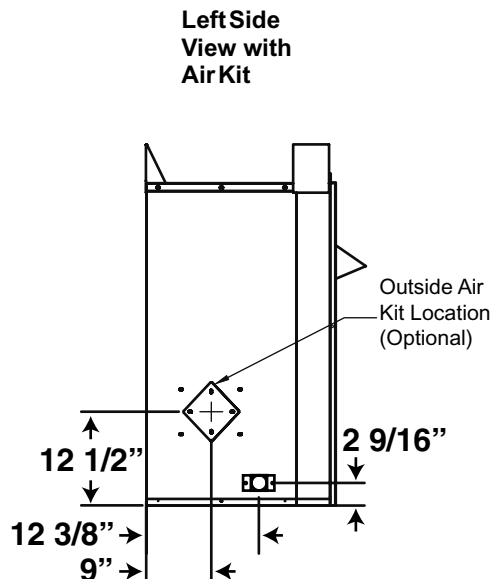

VALIANT

● 42" Vent Free Fireplace

- Flush Hearth Design
- Textured Warm red Refractory brick liners
- Heat Deflection hood
- Left, Right, and Rear gas knockouts
- ANSI Z21.91 Certified
- Full Length Nailing flanges, Top and sides

VALIANT

42" Vent Free Fireplace

Framing Dimensions

NOTE:

Built-in Features Such as Mantels, Bookshelves, etc. Made of Combustible Materials Must Maintain Minimum Clearances from the Fireplace. See Installation Instructions for Complete Information.