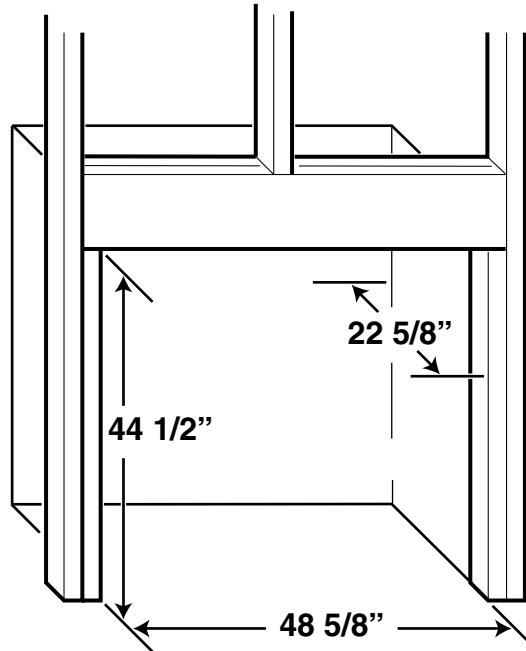

VALIANT

● 42" Vent Free Fireplace

- Flush Hearth Design
- Textured Warm red Refractory brick liners
- Heat Deflection hood
- Left, Right, and Rear gas knockouts
- ANSI Z21.91 Certified
- Full Length Nailing flanges, Top and sides

VALIANT

42" Vent Free Fireplace

Framing Dimensions

NOTE:

Built-in Features Such as Mantels, Bookshelves, etc. Made of Combustible Materials Must Maintain Minimum Clearances from the Fireplace. See Installation Instructions for Complete Information.