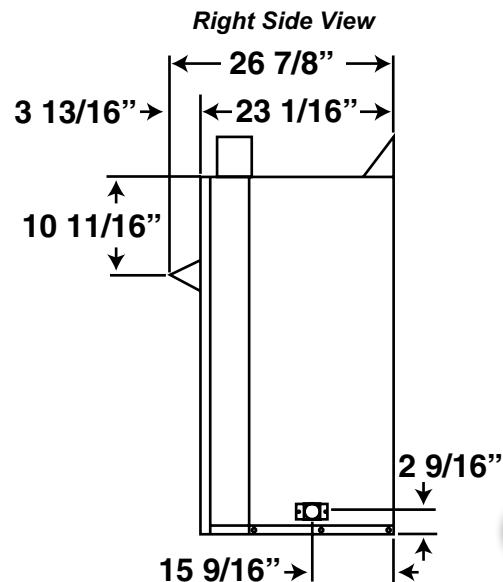

VALIANT

● 42" Vent Free Fireplace

- Flush Hearth Design
- Textured Warm red Refractory brick liners
- Heat Deflection hood
- Left, Right, and Rear gas knockouts
- ANSI Z21.91 Certified
- Full Length Nailing flanges, Top and sides

VALIANT

42" Vent Free Fireplace

Framing Dimensions

NOTE:

Built-in Features Such as Mantels, Bookshelves, etc. Made of Combustible Materials Must Maintain Minimum Clearances from the Fireplace. See Installation Instructions for Complete Information.