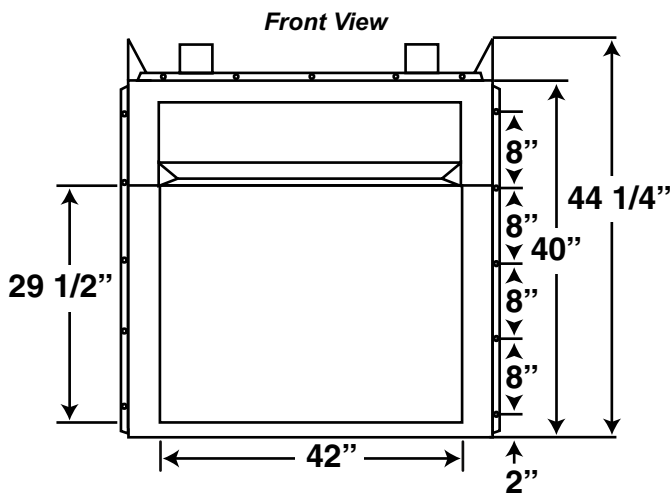

VALIANT

● 42" Vent Free Fireplace

- Flush Hearth Design
- Textured Warm red Refractory brick liners
- Heat Deflection hood
- Left, Right, and Rear gas knockouts
- ANSI Z21.91 Certified
- Full Length Nailing flanges, Top and sides

VALIANT

42" Vent Free Fireplace

Framing Dimensions

NOTE:

Built-in Features Such as Mantels, Bookshelves, etc. Made of Combustible Materials Must Maintain Minimum Clearances from the Fireplace. See Installation Instructions for Complete Information.