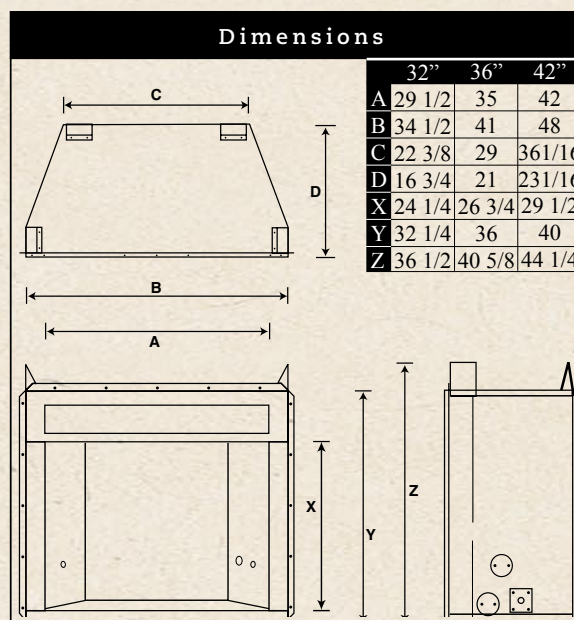

www.desaint.com
For more information,
call (888) 880-1213