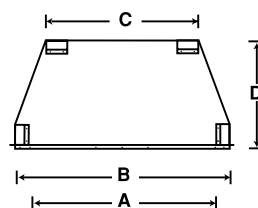

Accessories

- Corrosion Resistant Water Drainage Pans
- Extruded Aluminum Perimeter Trim Kits (Black, Brass & Platinum)
- Remote Control Kits
- Decorative Ash Bed / Control Cover Kit

Features

- 36" and 42" Opening Widths
- Stacked or Herringbone Brick Pattern In Natural White or Warm Red
- Natural Gas or Propane Applications

Dimensions							
MODEL	A	B	C	D	X	Y	Z
36"	35	41	29	21	21	36	40 5/8
42"	42	48	36	23	24	40	44 1/4

Note: All measurements are in inches. Dimensions on this catalog are approximate. For accurate dimensions, refer to the installation instructions.