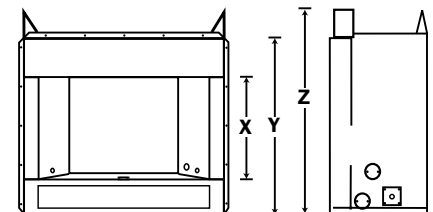

Accessories

- Corrosion Resistant Water Drainage Pans
- Extruded Aluminum Perimeter Trim Kits (Black, Brass & Platinum)
- Remote Control Kits
- Decorative Ash Bed / Control Cover Kit

Features

- 36" and 42" Opening Widths
- Stacked or Herringbone Brick Pattern In Natural White or Warm Red
- Natural Gas or Propane Applications

Dimensions							
MODEL	A	B	C	D	X	Y	Z
36"	35	41	29	21	21	36	40 5/8
42"	42	48	36	23	24	40	44 1/4

Note: All measurements are in inches. Dimensions on this catalog are approximate. For accurate dimensions, refer to the installation instructions.