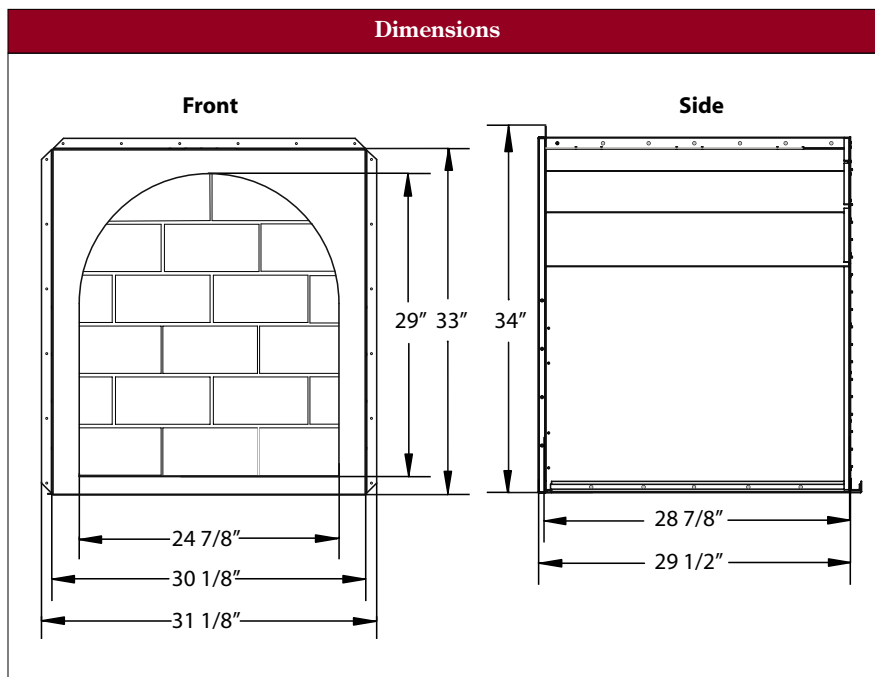

Dimensions

DESA, FMI-LLC
www.fmifireplace.com
(866) 328-4537

Printed in U.S.A.