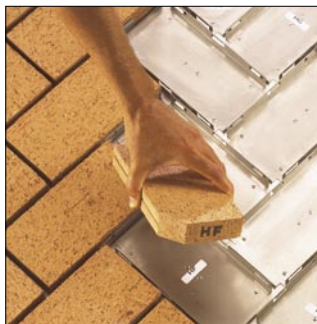

Builder Benefits:

- **True Masonry Firebrick**— Fmi's patent pending Mosaic Masonry™ firebrick hearth systems offer true, luxurious masonry at a fraction of the cost and installation time of site-built. With factory controlled efficiency and consistency.
- **Unparalleled value**—Offers the strong homeowner appeal and additional value of rich, elegant, hand-crafted masonry.
- **Total System**— Just add water! The firebrick kit includes factory installed template panels, precut and labeled bricks, and even a bag of hi-temp mortar to grout the finished nook.
- **Secure, straight installation**—We've Included full-length nailing flanges / drywall stops built into all 3 sides of the face frame.

Individual grooved bricks snap-lock securely into the stainless steel templates for easy installation.

Fireplace grout lines are finished using the high temp, refractory mortar included.

Dimensions

DESA, FMI-LLC
www.fmifireplace.com
(866) 328-4537