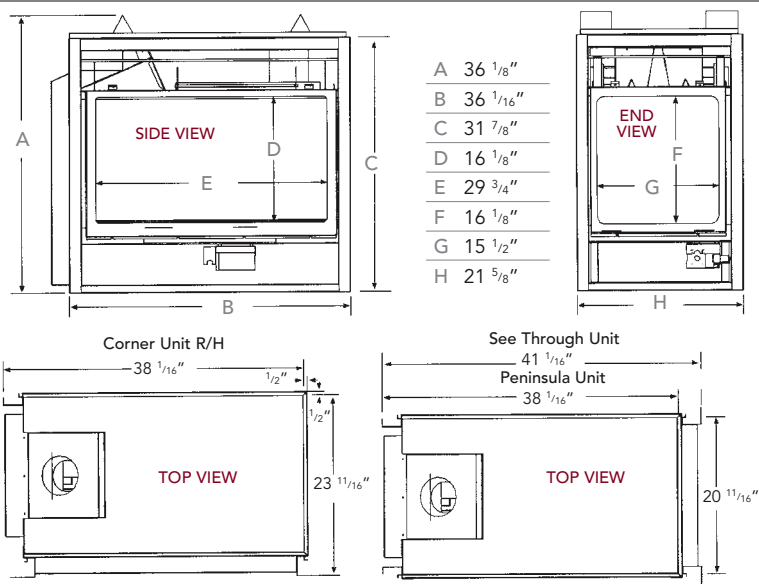

Places for New Home Construction or Renovation

YOUR BEST CHOICE FOR INSTALLATION ANYWHERE THROUGHOUT YOUR HOME.

LOUVERED UNITS

Enjoy the elegance and warmth of glowing embers and dancing flames around our seven piece cast split oak log set. It is sure to be the focal point of your home. Choose from a variety of decorative options to create your own distinctive appearance and be assured of complete safety, comfort and long lasting value from a manufacturer of wood and gas fireplaces with more than 30 years of experience.

Choose from a variety of views available: See Through, Left or Right Corner, or Peninsula.

Here is a fireplace that has a fully sealed combustion chamber with no pollution spillage to depreciate the indoor air quality of your home.

FEATURES*

- Hi/low Millivolt valve with variable adjustment of flame and BTU.
- A flame sensor that constantly monitors the pilot flame and provides 100% gas shut off if pilot is not sensed.
- A triple burner with seven piece cast split oak log set with glowing ember bed and decorative ash bed.

OPTIONAL FEATURES

Designer Clean View Circulating Kit – (Available as See Through only, see manual for framing instructions – Model MDV31 only)

Grills – Black, Classic Series – Antique Brass, Chrome and Polish Brass

Surrounds – (See Through only) – Black, Antique, Polish Brass, Chrome

Fan Kit – Thermostatically controlled for automatic on/off operation and variable speed control

Brick Refractory Liners – End Panel, Side Panel

Thermostat – Wall Mount Millivolt, or Programmable Thermostat

Remote Control – On/Off, Thermostat On/Off

Overlay Arch Doors – (Large Glass Panel Only) Deluxe, Double Arch, Double Door, and Top Half

Designer Doors – (Large Glass Panel Only) Arch or Straight Doors with Optional Antique, Chrome or Polish Brass Trims

MODEL	Height Framing	Back Width Framing	Depth Framing
Corner	37"	38 1/8"	23 3/4"
Peninsula	37"	38 1/8"	20 1/4"
See Through	37"	41 1/8"	20 5/8"

Minimum 42" height for combustible enclosure, with insulation sleeve.