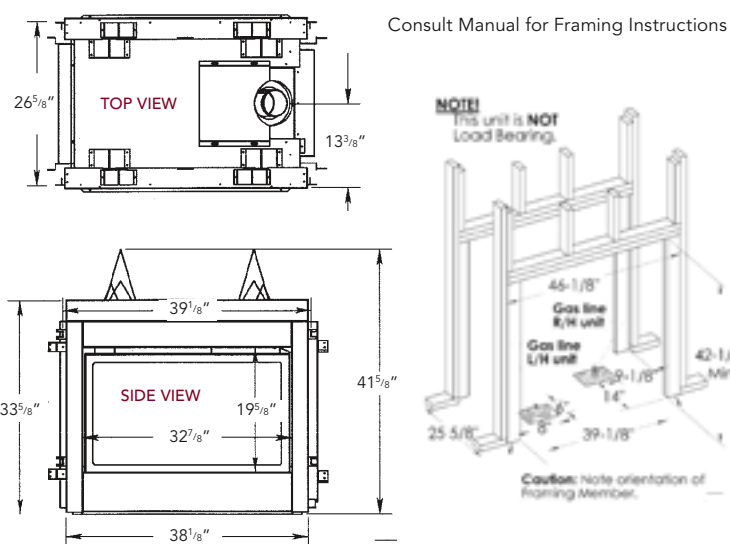

DESIGNER CLEAN VIEW SEE-THROUGH UNITS

Model	MDVL31N	MDVL39N	MDVL31LP
	MDVR31N	MDVR39N	MDVR31LP
Fuel	natural	natural	propane
Input Max.	30,000 BTU	39,000 BTU	30,000 BTU
Glass Type	Tempered	Ceramic	Tempered
Certification	Decorative	Decorative	Decorative
Bedroom Approved	*Yes	*Yes	*Yes
FE (P.4.1-02)	57.7%	56.6%	54.7%

*Must be installed with listed thermostat in Canada. Check local jurisdiction in USA.

2340 Logan Avenue
Winnipeg, Manitoba, Canada R2R 2V3
Phone: (204) 632-1962 Fax: (204) 632-1960
www.kingsmanfireplaces.com