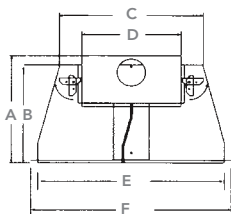

VFI25 Picture Frame Surround (4 Piece)

3 PIECE SURROUND DIMENSIONS

MODELS	Height (O)	Width (P)	Part #
FLAT			
VFI25	21"	29"	V25S2129B
VFI25	27¹/₄"	38³/₄"	V25S2738B
VFI30	27³/₄"	40¹/₂"	V30S2740B
VFI30	30³/₄"	44"	V30S3044B
DELUXE			
VFI25	24¹³/₁₆"	36³/₁₆"	V25S2436B
VFI30	26¹³/₁₆"	40³/₄"	V30S2640B
DELUXE LARGE			
VFI25	26¹³/₁₆"	40³/₁₆"	V25S2640B
VFI30	28¹³/₁₆"	44³/₄"	V30S2844B

MINIMUM SIZE FOR INSTALLATION

MODELS	Front Width	Rear Width	Height	Depth
VFI25	24"	20¹/₂"	17¹/₂"	16"
VFI30	29"	20¹/₂"	20³/₄"	16¹/₂"

FEATURES*

- Millivolt valve system allows operation during a power failure with Hi/low heat and flame adjustment
- Blower with a thermostat controlled on/off including variable speed control is standard on all models
- Spill Safety Switch – in case of a blocked flue or downdraft, it will shut down the unit
- Dual burner system with glowing embers
- Bedroom and Bed Sitting Room approved

OPTIONAL FEATURES*

Log Sets – Choose from our LOGC6 five piece cast split oak log set with glowing ember chunks, or LOGC5 four piece cast split oak or LOGF5 four piece fibre split oak

Grills – Grills available in Black, Polish Brass, Antique Brass, Chrome and Classic Series Black with Polish Brass, Antique and Chrome Accents

Surrounds (3 piece) – Black with Polish Brass, Antique or Chrome Trim

Panel Kit – Antique Brass, Chrome or Polish Brass (not available for Deluxe surrounds)

Picture Frame (4 piece) –

VFI25 only - Black with Polish Brass, Antique or Chrome Trim

Risers for Deluxe Surrounds – Increases height coverage by 2¹/₂"

Thermostat – Wall Mount Millivolt, Thermostat, or Programmable Thermostat

Remote Control – On/Off, Thermostat or Hi/Lo On/Off

Refractory Brick Liner – VFI30 only