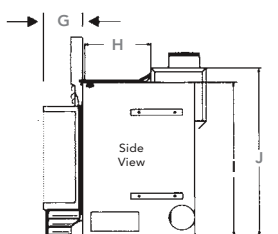

The Ultimate in Vented Fireplace Inserts, convert your wood burning fireplace to gas.

MODEL	VFI25	VFI30
HI/LO FIRE CONTROL	YES	YES
INPUT MAX. (NG)	25,000-17,000 BTU	30,000-17,500 BTU
INPUT MAX. (LP)	25,000-17,000 BTU	30,000-24,000 BTU
EFFICIENCY	74%NG / 78%LP	78%NG / 81%LP
VENTING	4"	4"
FE (P.4.1-02)	45.8%NG / 45.8%LP	50.6%NG / 50.6%LP

INSERT DIMENSIONS		VFI25 SURROUND DIMENSIONS (4 PIECE)	
	VFI25	VFI30	
A	15¹/₂"	15¹/₂"	Part # V25PF2637B
B	14"	14"	Part # V25PF3838B
C	20¹/₂"	20¹/₂"	K 26¹/₂"
D	14"	14"	L 5⁷/₈"
E	24¹/₄"	26¹/₂"	M 2"
F	26¹/₄"	28⁵/₈"	N 37"
G	N/A	4¹/₄"	
H	8¹/₄"	8¹/₄"	
I	16³/₄"	20¹/₄"	
J	19"	22⁷/₁₆"	

Surround (3 Piece)