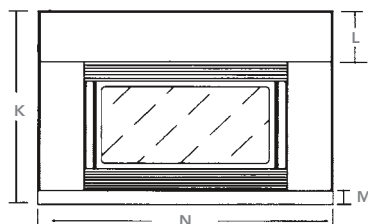

VFI25 Picture Frame Surround (4 Piece)

3 PIECE SURROUND DIMENSIONS

MODELS	Height (O)	Width (P)	Part #
FLAT			
VFI25	21"	29"	V25S2129B
VFI25	27¹/₄"	38³/₄"	V25S2738B
VFI30	27³/₄"	40¹/₂"	V30S2740B
VFI30	30³/₄"	44"	V30S3044B
DELUXE			
VFI25	24¹³/₁₆"	36³/₁₆"	V25S2436B
VFI30	26¹³/₁₆"	40³/₄"	V30S2640B
DELUXE LARGE			
VFI25	26¹³/₁₆"	40³/₁₆"	V25S2640B
VFI30	28¹³/₁₆"	44³/₄"	V30S2844B

MINIMUM SIZE FOR INSTALLATION

MODELS	Front Width	Rear Width	Height	Depth
VFI25	24"	20¹/₂"	17¹/₂"	16"
VFI30	29"	20¹/₂"	20³/₄"	16¹/₂"

FEATURES*

- Millivolt valve system allows operation during a power failure with Hi/low heat and flame adjustment
- Blower with a thermostat controlled on/off including variable speed control is standard on all models
- Spill Safety Switch – in case of a blocked flue or downdraft, it will shut down the unit
- Dual burner system with glowing embers
- Bedroom and Bed Sitting Room approved

OPTIONAL FEATURES*

Log Sets – Choose from our LOGC6 five piece cast split oak log set with glowing ember chunks, or LOGC5 four piece cast split oak or LOGF5 four piece fibre split oak

Grills – Grills available in Black, Polish Brass, Antique Brass, Chrome and Classic Series Black with Polish Brass, Antique and Chrome Accents

Surrounds (3 piece) – Black with Polish Brass, Antique or Chrome Trim

Panel Kit – Antique Brass, Chrome or Polish Brass (not available for Deluxe surrounds)

Picture Frame (4 piece) –

VFI25 only - Black with Polish Brass, Antique or Chrome Trim

Risers for Deluxe Surrounds – Increases height coverage by 2¹/₂"

Thermostat – Wall Mount Millivolt, Thermostat, or Programmable Thermostat

Remote Control – On/Off, Thermostat or Hi/Lo On/Off

Refractory Brick Liner – VFI30 only